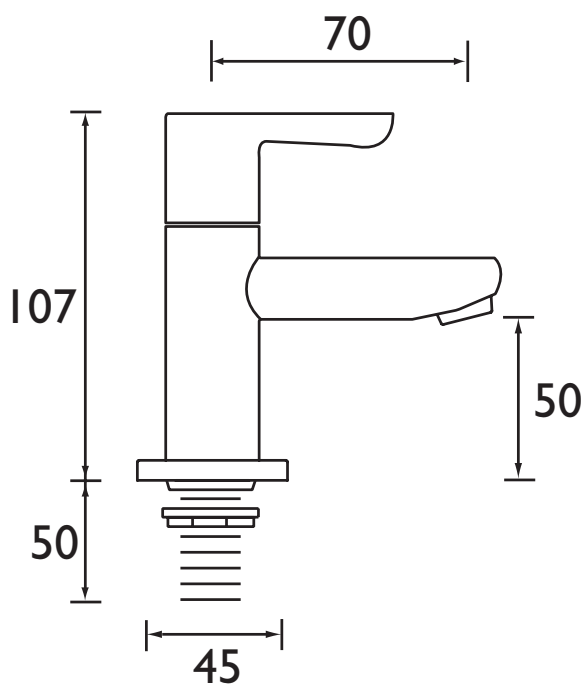

NR 1/2 C

NERO Tap Range

Nero Basin Taps Chrome

Specification	
Style:	Contemporary
Product Type:	Bathroom taps
Finish/Colour:	Chrome
Main Construction Material:	Brass
Mount Type:	Deck
Handle Type:	Paddle
Connection Inlet:	1/2" BSP
Number of Tap Holes Required:	2
Valve/Cartridge Type:	1/2" Ceramic Disc Valve
Plumbing System Suitability	All
Working Pressure Range:	Min 0.2 bar - Max 5 bar
Maximum Hot Water Temperature: °c	65
Maximum Dynamic Pressure: (bar)	5
Maximum Static Pressure: (bar)	10
Flow Type:	Single Flow
Flow Rate: (l/min @ 3 bar)	30.9
Connection Outlet:	open
Isolation Included:	No

Dimensions (measurements in mm)

Flow Rates (l/min)

System Pressure (bar)	0.2	0.5	1	2	3	5
NR 1/2 C	7.3	12.3	17.6	25.1	30.9	39.9

TECHNICAL DATA SHEET

BRISTAN

TAPS & SHOWERS

D4

Check out our full range of Bathroom Taps