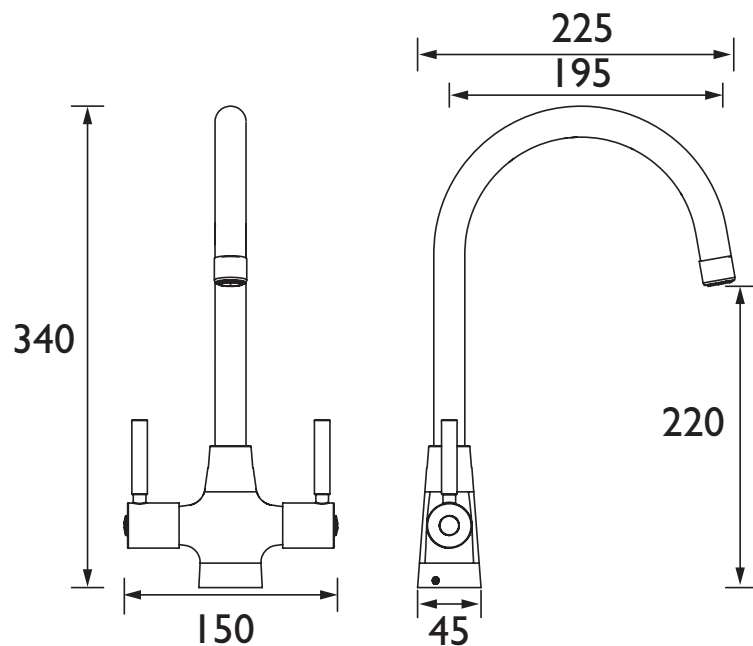

Product Certifications:

WRAS Cert. Number: 2012928
WRAS Expiry Date: 31/12/2025

For more products, visit our website:
<http://www.bristan.com>

Specification

Product Type:	Kitchen Taps
Main Construction Material:	Brass
Mount Type:	Deck Mounted
Handle Type:	Lever Handles
Connection Inlet:	1/2" BSP Flexible Tails
Connection Outlet:	M24 Aerator
Number of Tap Holes:	1
Valve/Cartridge Type:	1/2" Ceramic Disc Valve
Plumbing System Requirements:	Suitable for all plumbing systems
Minimum Dynamic Pressure (bar):	0.3 bar
Maximum Dynamic Pressure (bar):	5.0 bar
Maximum Hot Water Temperature °C:	65°C
Maximum Static Pressure (bar):	10 bar
Flow Type:	Single Flow
Isolation Included:	Yes

Dimensions (measurements in mm)

Flow Rates (l/min)

System Pressure (bar)	0.3	0.5	1	2	3	5
MZ SNK EF BLK (mixed)	11.9	15.4	21.7	30.7	37.6	48.5

TECHNICAL DATA SHEET

BRISTAN

D2