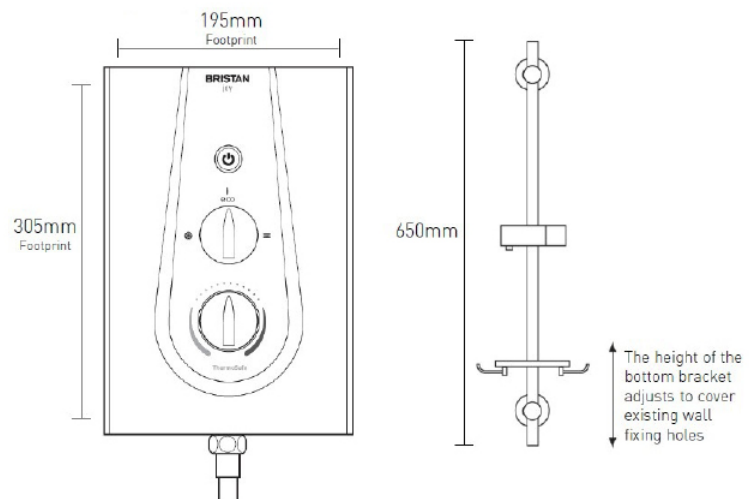

Product Certifications:

WRAS Certificate No: 1312053
WRAS Expiry Date: 31/12/2018

Also available from the
JOY Shower Range is:

Specification

Style:	Contemporary
Finish/Colour:	White
Main Construction Material:	ABS
No of Controls:	3
Control Type:	Push-Button and Dials
Shower Type:	Electric Shower
Shower Head Type:	Multi-Function Handset
Working Pressure Range: (bar)	Min 0.7 Bar, Max 10 Bar
Maximum Static Pressure: (bar)	10
Plumbing System Suitability:	Mains Cold Feed Only
Connection Inlet:	15mm Push-Fit Connection
Connection Outlet:	G 1/2"
Thermostatic:	Yes
Isolation Valve Included:	No
Check Valve Included:	No
Power Rating:	8.5kW (standard)
Phased Shutdown Feature:	Yes
Energy Rating:	A

Dimensions (measurements in mm)

Flow Rates (l/min)

Power	8.5kW	9.5kW	10.5kW
Flow Rate	4.5	5.1	5.6

Quoted as per European Water Label (EWL) scheme conditions:

Output - 42°C, Input - 15°C, Voltage - 240V

TECHNICAL DATA SHEET