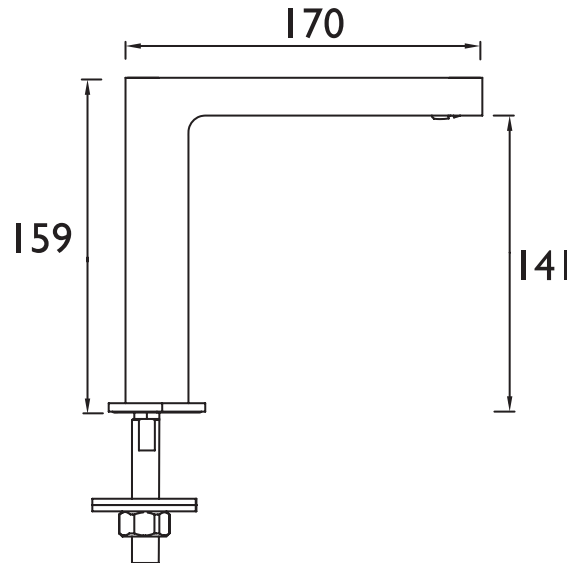

Product Certifications:

WRAS Cert. Number: 1710382
WRAS Expiry Date: 31/10/2022

For more products, visit our website:
<http://www.bristan.com>

Specification

Style:	Commercial
Product Type:	Electronic basin tap
Main Construction Material:	Brass
Mount Type:	Deck
Connection Inlet:	G1/2"
Connection Outlet:	N/A
Number of Tap Holes:	1
Valve/Cartridge Type:	Solenoid Valve
Plumbing System Requirements:	Suitable for high pressure plumbing systems
Working Pressure Range:	Min 1.0 Bar, Max 5.0 Bar
Maximum Hot Water Temperature: °C	65
Maximum Static Pressure: (bar)	10
Flow Rate: (l/min @ 3 bar)	5.3

Dimensions (measurements in mm)

Flow Rates (l/min)

System Pressure (bar)	1	2	3	5
IRBS3-CP	3.6	4.6	4.7	4.9

TECHNICAL
DATA
SHEET

BRISTAN
TAPS & SHOWERS

D3

Check out our full range of Bathroom Taps

Contemporary Bathroom Taps