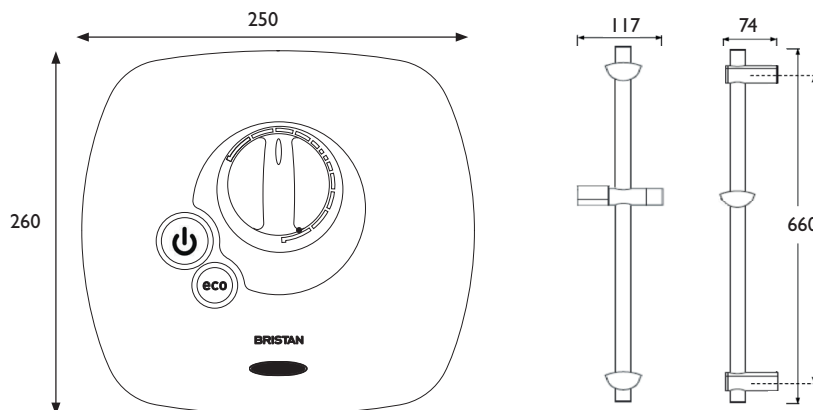

HY POWSHX W

HYDROPOWER Power Shower Range

Hydropower Thermostatic Power Shower
White

Specification

Finish/Colour:	Matt Chrome/White
Main Construction Material:	ABS Plastic
No of Controls:	3
Shower Type:	Power Shower 1500
Shower Head Type:	Adjustable
Working Pressure Range: (bar)	Min. 0.1 Bar, Max 1.0 Bar
Maximum Static Pressure: (bar)	10
Plumbing System Suitability:	Low Pressure Gravity Systems Only
Connection Inlet:	15mm Push-Fit Inlet Connections
Connection Outlet:	G 1/2" BSP
Thermostatic:	Thermostatic
Maximum Hot Water Supply Temperature	60
Power Rating:	230v AC@50Hz/3Amp/150W
Motor Rating:	15 mins. (unit will need to cool down if thermal cut out trips)

Features:

- 15mm push-fit inlet connections
- Thermostatic cartridge keeps water temperature within +/- 1°C
- Push button start/stop with single temperature dial
- Includes hose, rub-clean anti-limescale handset and riser rail
- Better Handset 3/Function white

Product Certifications:

BEAB EMC: Cert. Number: EE0084

Intertek

For more products, visit our website:
<http://www.bristan.com>

Dimensions (measurements in mm)

Flow Rates (l/min)

System Setting	Eco Mode
HY POWSHX W	10