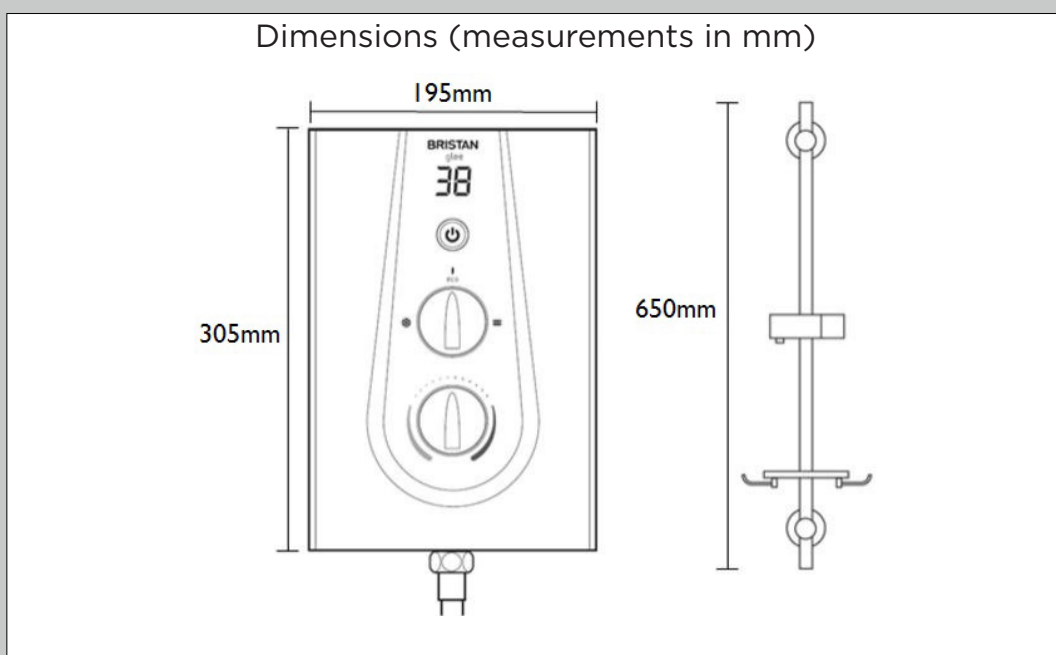

GLE395 W

GLEE Shower Range Glee 9.5kW Electric Shower White

Specification	
Style:	Contemporary
Finish/Colour:	White
Main Construction Material:	ABS
No of Controls:	3
Control Type:	Push-Button and Dials
Shower Type:	Electric Shower
Shower Head Type:	Multi-Function Handset
Working Pressure Range: (bar)	Min 0.7 Bar, Max 10 Bar
Maximum Static Pressure: (bar)	10
Plumbing System Suitability:	Mains Cold Feed Only
Connection Inlet:	15mm Push-Fit Connection
Connection Outlet:	G 1/2"
Thermostatic:	No
Isolation Valve Included:	No
Check Valve Included:	No
Power Rating:	9.5kW (12% more flow)
Phased Shutdown Feature:	Yes
Energy Rating:	A

Product Certifications:

WRAS Certificate No: 1312053
WRAS Expiry Date: 31/12/2018

Also available from the GLEE Shower Range is:

Flow Rates (l/min)			
Power	8.5kW	9.5kW	10.5kW
Flow Rate	4.5	5.1	5.6
Quoted as per European Water Label (EWL) scheme conditions: Output - 42°C, Input - 15°C, Voltage - 240V			