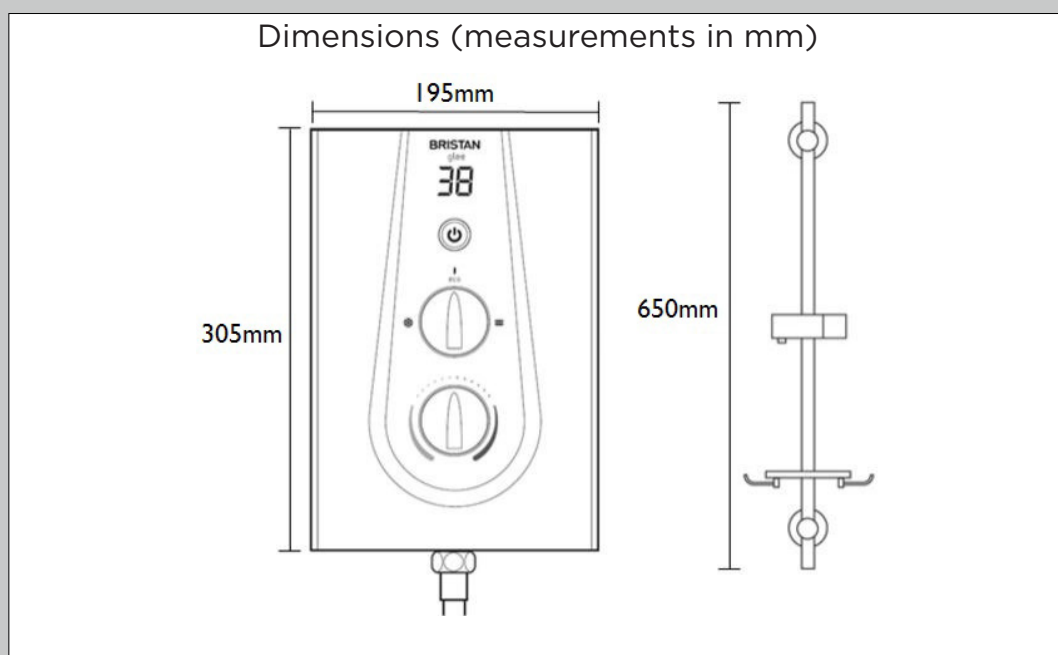

## GLEE Shower Range Glee 10.5kW Electric Shower Black

Specification	
Style:	Contemporary
Finish/Colour:	Black
Main Construction Material:	ABS
No of Controls:	3
Control Type:	Push-Button and Dials
Shower Type:	Electric Shower
Shower Head Type:	Multi-Function Handset
Working Pressure Range: (bar)	Min 0.7 Bar, Max 10 Bar
Maximum Static Pressure: (bar)	10
Plumbing System Suitability:	Mains Cold Feed Only
Connection Inlet:	15mm Push-Fit Connection
Connection Outlet:	G 1/2"
Thermostatic:	No
Isolation Valve Included:	No
Check Valve Included:	No
Power Rating:	10.5kW (+24% more flow)
Phased Shutdown Feature:	Yes
Energy Rating:	<b>A</b>

### Product Certifications:

WRAS Certificate No: 1312053  
WRAS Expiry Date: 31/12/2018

Also available from the GLEE Shower Range is:

Flow Rates (l/min)			
Power	8.5kW	9.5kW	10.5kW
Flow Rate	4.5	5.1	5.6
Quoted as per European Water Label (EWL) scheme conditions: Output - 42°C, Input - 15°C, Voltage - 240V			