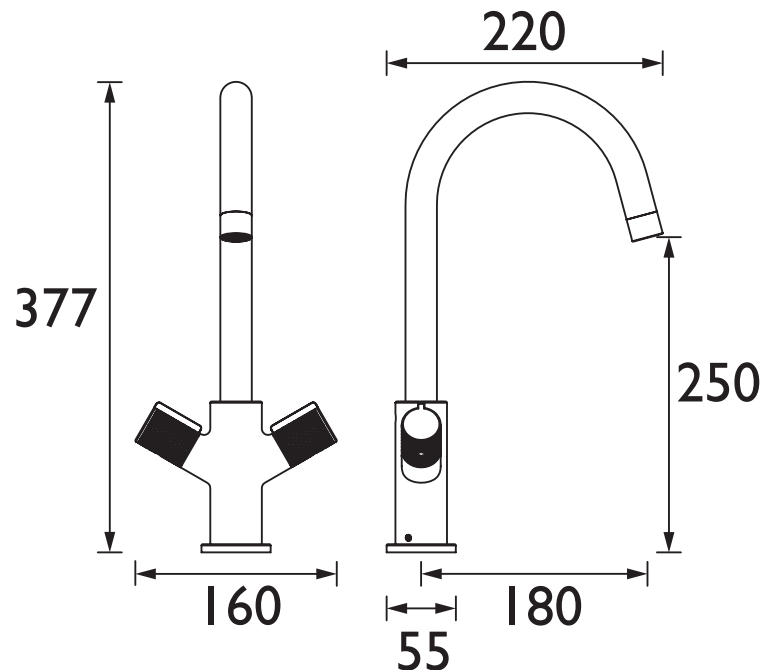

### Features:

- Install your tap in minutes from above the sink, thanks to the innovative Top Fix Easyfit technology
- Easily repair, maintain or replace your kitchen tap using the two isolation valves that let you shut off the water supply at the base
- Supplied with everything you need for a hassle-free installation, including two Allen keys, isolation valves, Top Fix Easyfit base, and flexi tails
- Rinse and reach with ease using the convenient swivel spout
- Install with confidence, thanks to the high quality metal fixings that keep your tap securely in place

### Specification

<b>Product Type:</b>	Kitchen Taps
<b>Main Construction Material:</b>	Brass
<b>Mount Type:</b>	Deck
<b>Maximum Worktop Depth (mm):</b>	35
<b>Handle Type:</b>	Round
<b>Connection Inlet:</b>	1/2" BSP Flexible Tails with Isolation Valves
<b>Connection Outlet:</b>	Housed M22 8lpm Flow Limited Aerator
<b>Number of Tap Holes:</b>	1
<b>Valve/Cartridge Type:</b>	1/2" Ceramic Disc Valve - 1/4 turn
<b>Plumbing System Requirements:</b>	Suitable for all plumbing systems, ideally balanced
<b>Minimum Dynamic Pressure (bar):</b>	0.3 bar
<b>Maximum Dynamic Pressure (bar):</b>	5 bar
<b>Maximum Hot Water Temperature °C:</b>	60°C
<b>Maximum Static Pressure (bar):</b>	10 bar
<b>Flow Type:</b>	Single
<b>Isolation Included:</b>	Yes

### Dimensions (measurements in mm)