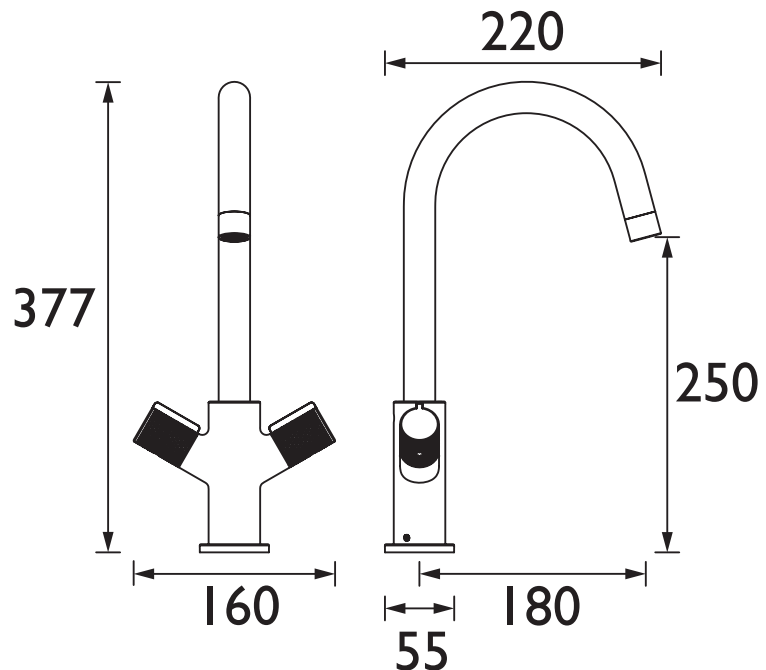

FRN EFSNK BB

FERN Tap Range Fern Easyfit Mono Sink Mixer Brushed Brass

Features:

- Install your tap in minutes from above the sink, thanks to the innovative Top Fix Easyfit technology
- Easily repair, maintain or replace your kitchen tap using the two isolation valves that let you shut off the water supply at the base
- Supplied with everything you need for a hassle-free installation, including two Allen keys, isolation valves, Top Fix Easyfit base, and flexi tails
- Rinse and reach with ease using the convenient swivel spout
- Install with confidence, thanks to the high quality metal fixings that keep your tap securely in place

Product Certifications:

WRAS Certificate No: 240403007
WRAS Expiry Date: 30/04/2029

Specification

Product Type:	Kitchen Taps
Main Construction Material:	Brass
Mount Type:	Deck
Maximum Worktop Depth (mm):	35
Handle Type:	Round
Connection Inlet:	1/2" BSP Flexible Tails with Isolation Valves
Connection Outlet:	Housed M22 8lpm Flow Limited Aerator
Number of Tap Holes:	1
Valve/Cartridge Type:	1/2" Ceramic Disc Valve - 1/4 turn
Plumbing System Requirements:	Suitable for all plumbing systems, ideally balanced
Minimum Dynamic Pressure (bar):	0.3 bar
Maximum Dynamic Pressure (bar):	5 bar
Maximum Hot Water Temperature °C:	60°C
Maximum Static Pressure (bar):	10 bar
Flow Type:	Single
Isolation Included:	Yes

Dimensions (measurements in mm)

Flow Rates (l/min)

System Pressure (bar)	0.3	0.5	1	2	3	5
FRN EFSNK BB (mixed)	2.2	4.4	6.3	8.4	8.4	8.4

TECHNICAL DATA SHEET

BRISTAN

D3