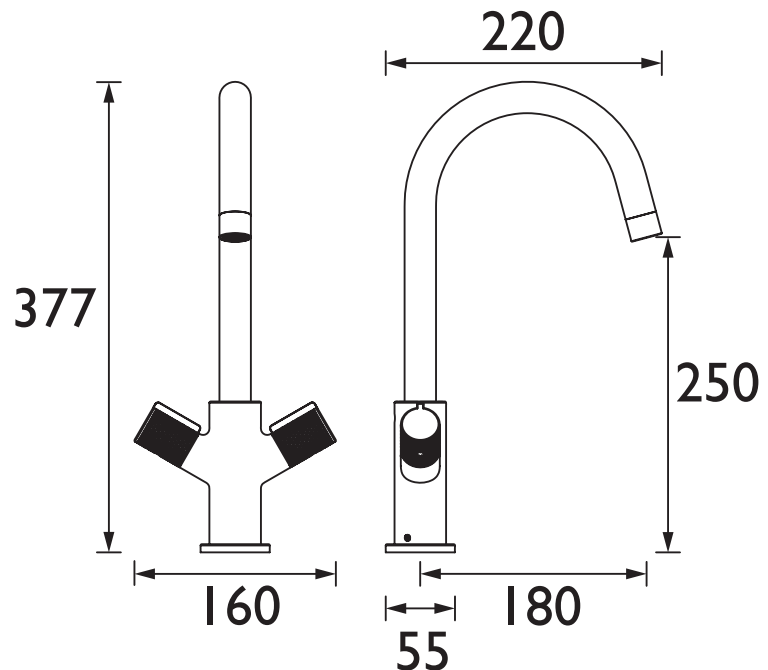

FRN EFSNK BLK

FERN Tap Range Fern Easyfit Mono Sink Mixer Black

Features:

- Install your tap in minutes from above the sink, thanks to the innovative Top Fix Easyfit technology
- Easily repair, maintain or replace your kitchen tap using the two isolation valves that let you shut off the water supply at the base
- Supplied with everything you need for a hassle-free installation, including two Allen keys, isolation valves, Top Fix Easyfit base, and flexi tails
- Rinse and reach with ease using the convenient swivel spout
- Install with confidence, thanks to the high quality metal fixings that keep your tap securely in place

Product Certifications:

WRAS Certificate No: 240403007
WRAS Expiry Date: 30/04/2029

Specification

Product Type:	Kitchen Taps
Main Construction Material:	Brass
Mount Type:	Deck
Maximum Worktop Depth (mm):	35
Handle Type:	Round
Connection Inlet:	1/2" BSP Flexible Tails with Isolation Valves
Connection Outlet:	Housed M22 8lpm Flow Limited Aerator
Number of Tap Holes:	1
Valve/Cartridge Type:	1/2" Ceramic Disc Valve - 1/4 turn
Plumbing System Requirements:	Suitable for all plumbing systems, ideally balanced
Minimum Dynamic Pressure (bar):	0.3 bar
Maximum Dynamic Pressure (bar):	5 bar
Maximum Hot Water Temperature °C:	60°C
Maximum Static Pressure (bar):	10 bar
Flow Type:	Single
Isolation Included:	Yes

Dimensions (measurements in mm)

Flow Rates (l/min)

System Pressure (bar)	0.3	0.5	1	2	3	5
FRN EFSNK BLK (mixed)	2.2	4.4	6.3	8.4	8.4	8.4

TECHNICAL DATA SHEET

BRISTAN

D3