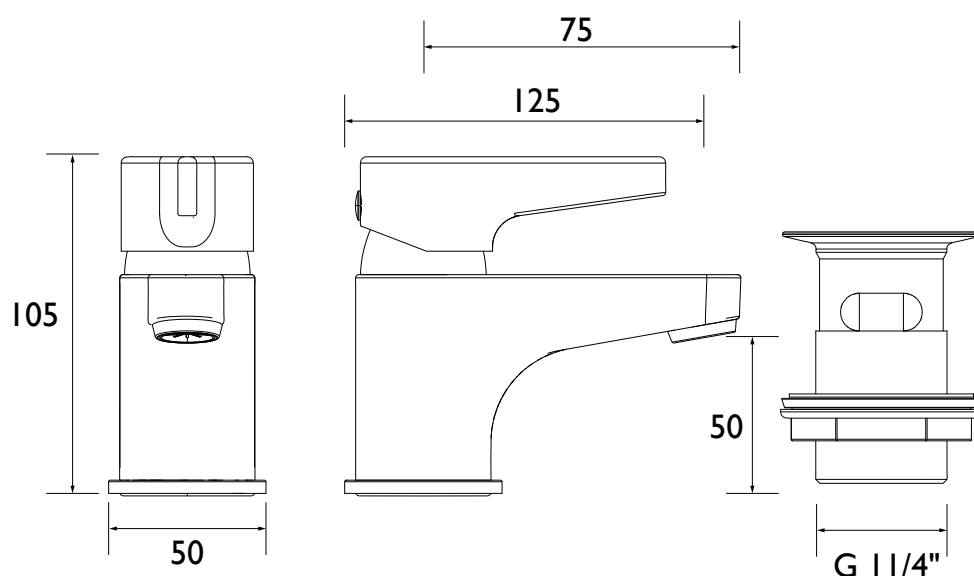

### Specification

<b>Product Type:</b>	Bathroom Taps
<b>Main Construction Material:</b>	Brass; ABS; Stainless Steel
<b>Mount Type:</b>	Deck
<b>Handle Type:</b>	Lever
<b>Connection Inlet:</b>	15mm Copper Tails
<b>Connection Outlet:</b>	M20 Flow Straightener
<b>Number of Tap Holes:</b>	1
<b>Valve/Cartridge Type:</b>	35mm Single Lever Cartridge
<b>Plumbing System Requirements:</b>	Suitable for all plumbing systems, ideally balanced
<b>Minimum Dynamic Pressure (bar):</b>	0.2 bar
<b>Maximum Dynamic Pressure (bar):</b>	5 bar
<b>Maximum Hot Water Temperature °C:</b>	65°C
<b>Maximum Static Pressure (bar):</b>	10 bar
<b>Flow Type:</b>	Single
<b>Isolation Included:</b>	No

### Dimensions (measurements in mm)