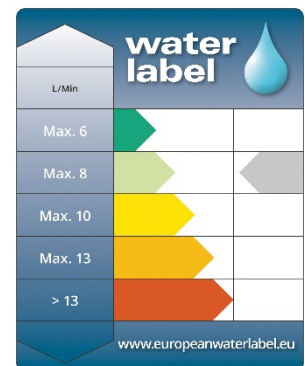

Compliance / Approvals

WRAS Approval No:	1404020
TMV2 Approval No:	BC1294/1013
TMV2 Designations:	HP-SE and LP-S

Technical Advice: For further information please call 0844 7016273 or email customer@bristan.com

Guarantee: 5 years covering manufacturing faults.