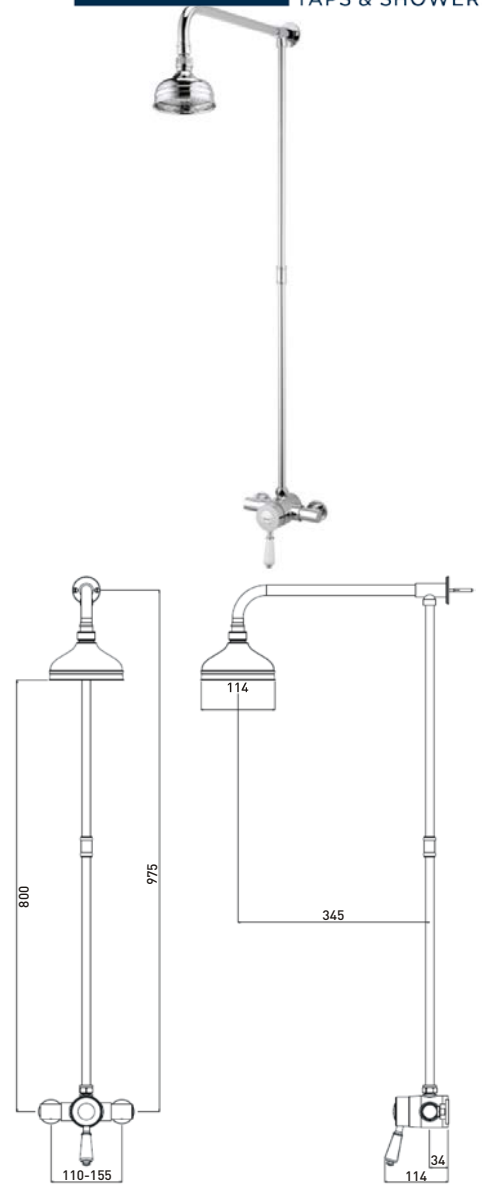

### Thermostatic Surface Mounted Shower Valve With Rigid Riser

#### Product Specification

Product Code:	KN2 SHXRR C
Finishes:	Chrome
Product Type:	Traditional
Construction:	Body is of Brass Construction
Cartridge Type:	Thermostatic
Supply:	Suitable for all plumbing systems, preferably balanced
Inlet Connections:	15mm Compression Elbows
Outlet Connections:	G1/2"
Water Pressure:	Min 0.1 bar Max. 5.0 bar
Dimensions:	110-155mm inlet centres

#### Additional Information

- Single Lever Control – flow and temperature are controlled by an easily operated single lever handle
- Thermostatic cartridge maintains showering temperature to +/- 1 degree
- Automatic shut-off in the event of hot or cold water supply failure, thus reducing the risk of injury
- Factory set to a maximum of 43oC to eliminate the ability to select on unsafe temperature. Can be adjusted to user preference.
- Supplied with riser rail and 4" shower rose
- Uses swivel inlet elbows with 110-155m centres. Valve can be fed from top, bottom or rear
- Chrome plated to BS EN 248