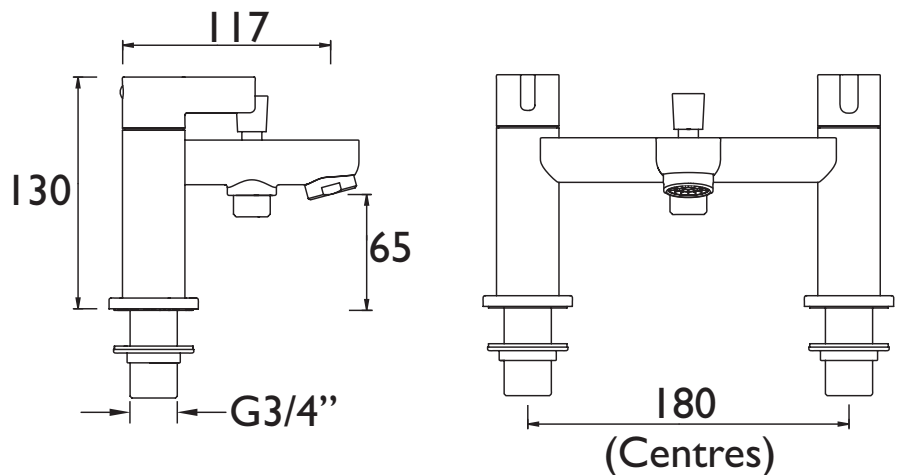

### Specification

<b>Style:</b>	Contemporary
<b>Product Type:</b>	Bathroom Tap
<b>Main Construction Material:</b>	Brass
<b>Mount Type:</b>	Deck Mounted
<b>Handle Type:</b>	Oval
<b>Connection Inlet:</b>	G3/4" BSP
<b>Connection Outlet:</b>	G1/2"
<b>Number of Tap Holes:</b>	2
<b>Valve/Cartridge Type:</b>	3/4" CD 1/4 Turn Valves
<b>Plumbing System Requirements:</b>	All
<b>Working Pressure Range:</b>	Min 0.2bar, Max 5.0bar
<b>Maximum Hot Water Temperature: °C</b>	65
<b>Maximum Dynamic Pressure: (bar)</b>	5
<b>Maximum Static Pressure: (bar)</b>	10
<b>Flow Type:</b>	Single
<b>Flow Rate: (l/min @ 3 bar)</b>	15.7
<b>Isolation Included:</b>	No

### Dimensions (measurements in mm)