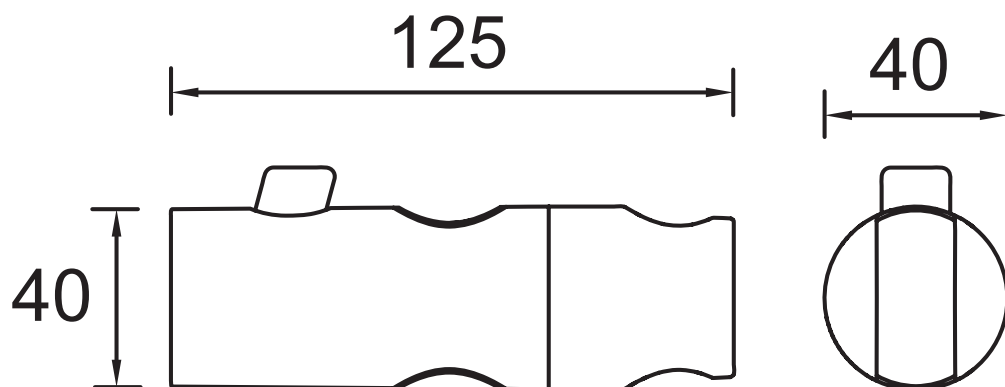

CAS SLID02 C

CASINO Shower Range

Casino Slider Bracket with
Push Button Chrome

Specification

Style:	Contemporary
Finish/Colour:	Chrome Plated
Main Construction Material:	ABS
Working Pressure Range:	Min: bar, Max: 0 bar

Dimensions (measurements in mm)

Features:

- To suit 22mm diameter riser rail
- Clam packed

For more products, visit our website:
<http://www.bristan.com>

TECHNICAL
DATA
SHEET

BRISTAN
TAPS & SHOWERS

D1

Check out our full range of Showers