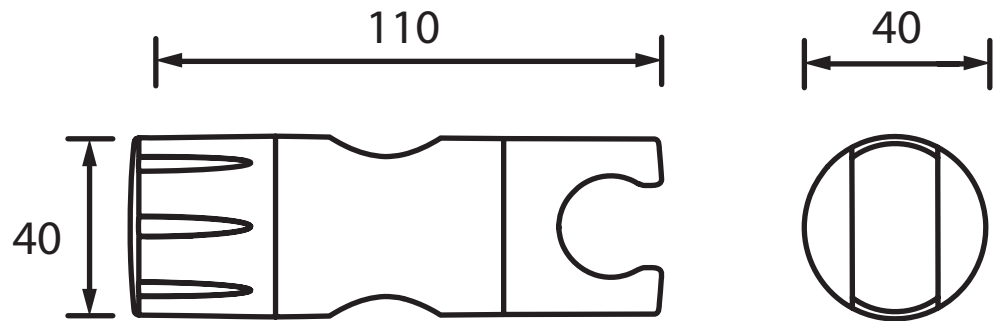

## CASINO Shower Range Casino Slider Bracket with Twist Lever Chrome

### Dimensions (measurements in mm)