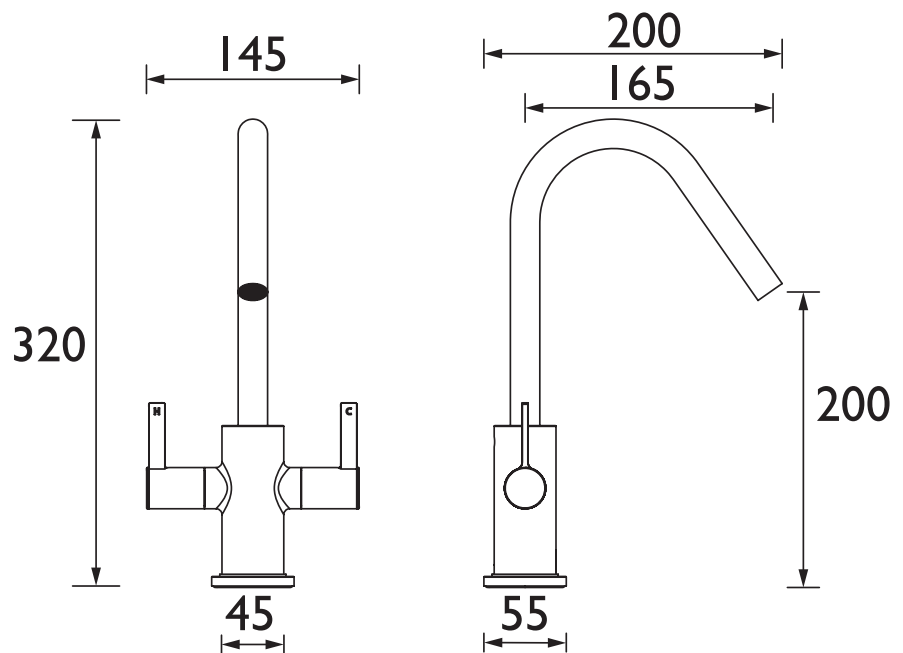

### Features:

- Install your tap in minutes from above the sink, thanks to the innovative Top Fix Easyfit technology
- Easily repair, maintain or replace your kitchen tap using the two isolation valves that let you shut off the water supply at the base
- Supplied with everything you need for a hassle-free installation, including two Allen keys, isolation valves, Top Fix Easyfit base, and flexi tails
- Rinse and reach with ease using the convenient swivel spout
- Install with confidence, thanks to the high quality metal fixings that keep your tap securely in place

### Specification

<b>Product Type:</b>	Kitchen Taps
<b>Main Construction Material:</b>	Brass
<b>Mount Type:</b>	Deck
<b>Maximum Worktop Depth (mm):</b>	35
<b>Handle Type:</b>	Lever
<b>Connection Inlet:</b>	1/2" BSP Flexible Tails with Isolation Valves
<b>Connection Outlet:</b>	M16 Aerator
<b>Number of Tap Holes:</b>	1
<b>Valve/Cartridge Type:</b>	1/2" Ceramic Disc Valve - 1/4 turn
<b>Plumbing System Requirements:</b>	Suitable for all plumbing systems, ideally balanced
<b>Minimum Dynamic Pressure (bar):</b>	0.3 bar
<b>Maximum Dynamic Pressure (bar):</b>	5 bar
<b>Maximum Hot Water Temperature °C:</b>	65°C
<b>Maximum Static Pressure (bar):</b>	10 bar
<b>Flow Type:</b>	Single
<b>Isolation Included:</b>	Yes

### Dimensions (measurements in mm)