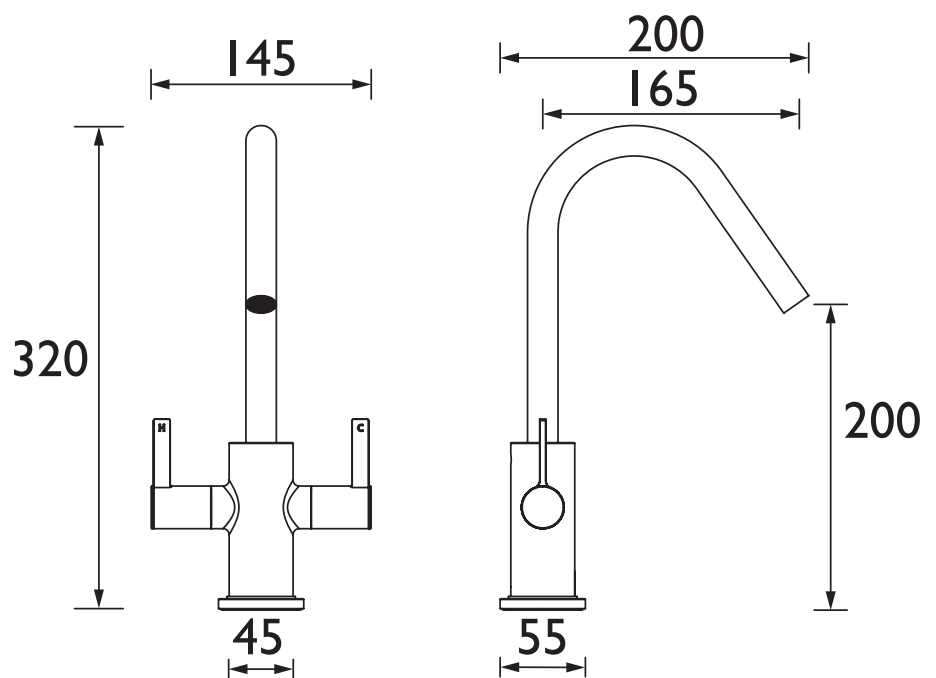

### Features:

- Install your tap in minutes from above the sink, thanks to the innovative Top Fix Easyfit technology
- Easily repair, maintain or replace your kitchen tap using the two isolation valves that let you shut off the water supply at the base
- Supplied with everything you need for a hassle-free installation, including two Allen keys, isolation valves, Top Fix Easyfit base, and flexi tails
- Rinse and reach with ease using the convenient swivel spout
- Install with confidence, thanks to the high quality metal fixings that keep your tap securely in place

### Specification

<b>Product Type:</b>	Kitchen Taps
<b>Main Construction Material:</b>	Brass
<b>Mount Type:</b>	Deck
<b>Maximum Worktop Depth (mm):</b>	35
<b>Handle Type:</b>	Lever
<b>Connection Inlet:</b>	1/2" BSP Flexible Tails with Isolation Valves
<b>Connection Outlet:</b>	M16 Aerator
<b>Number of Tap Holes:</b>	1
<b>Valve/Cartridge Type:</b>	1/2" Ceramic Disc Valve - 1/4 turn
<b>Plumbing System Requirements:</b>	Suitable for all plumbing systems, ideally balanced
<b>Minimum Dynamic Pressure (bar):</b>	0.3 bar
<b>Maximum Dynamic Pressure (bar):</b>	5 bar
<b>Maximum Hot Water Temperature °C:</b>	65°C
<b>Maximum Static Pressure (bar):</b>	10 bar
<b>Flow Type:</b>	Single
<b>Isolation Included:</b>	Yes

### Dimensions (measurements in mm)