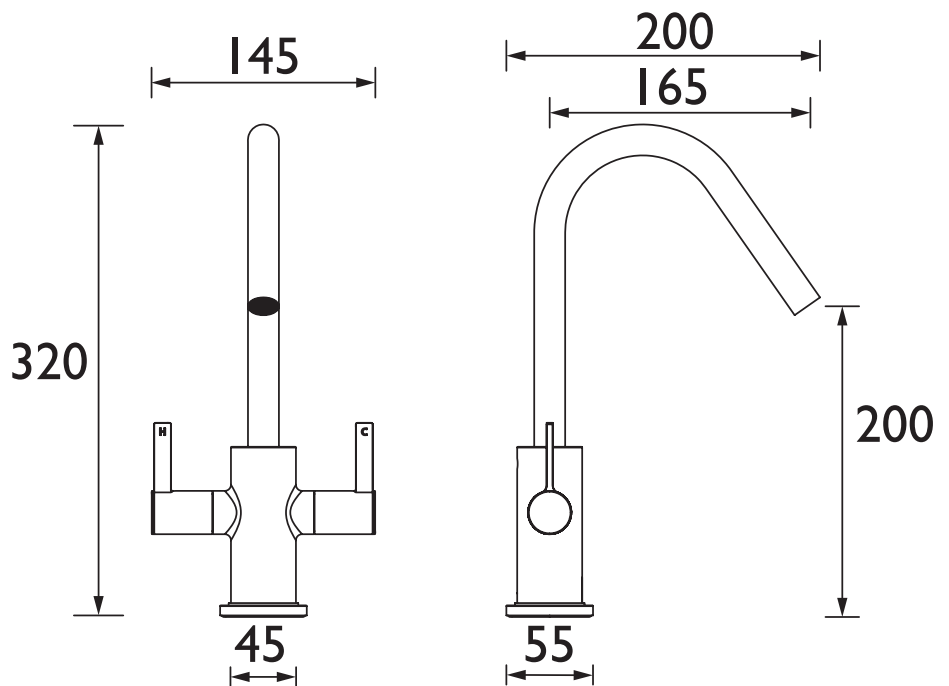

CSH EFSNK BLK

CASHEW Tap Range Cashew Easyfit Monobloc Sink Mixer Black

Features:

- Install your tap in minutes from above the sink, thanks to the innovative Top Fix Easyfit technology
- Easily repair, maintain or replace your kitchen tap using the two isolation valves that let you shut off the water supply at the base
- Supplied with everything you need for a hassle-free installation, including two Allen keys, isolation valves, Top Fix Easyfit base, and flexi tails
- Rinse and reach with ease using the convenient swivel spout
- Install with confidence, thanks to the high quality metal fixings that keep your tap securely in place

Product Certifications:

WRAS Certificate No: 2109916
WRAS Expiry Date: 30/09/2026

Specification

Product Type:	Kitchen Taps
Main Construction Material:	Brass
Mount Type:	Deck
Maximum Worktop Depth (mm):	35
Handle Type:	Lever
Connection Inlet:	1/2" BSP Flexible Tails with Isolation Valves
Connection Outlet:	M16 Aerator
Number of Tap Holes:	1
Valve/Cartridge Type:	1/2" Ceramic Disc Valve - 1/4 turn
Plumbing System Requirements:	Suitable for all plumbing systems, ideally balanced
Minimum Dynamic Pressure (bar):	0.3 bar
Maximum Dynamic Pressure (bar):	5 bar
Maximum Hot Water Temperature °C:	65°C
Maximum Static Pressure (bar):	10 bar
Flow Type:	Single
Isolation Included:	Yes

Dimensions (measurements in mm)

Flow Rates (l/min)

System Pressure (bar)	0.3	0.5	1	2	3	5
CSH EFSNK BLK (mixed)	2.6	3.4	5.6	9.2	11.8	16.7

TECHNICAL DATA SHEET

BRISTAN

D5