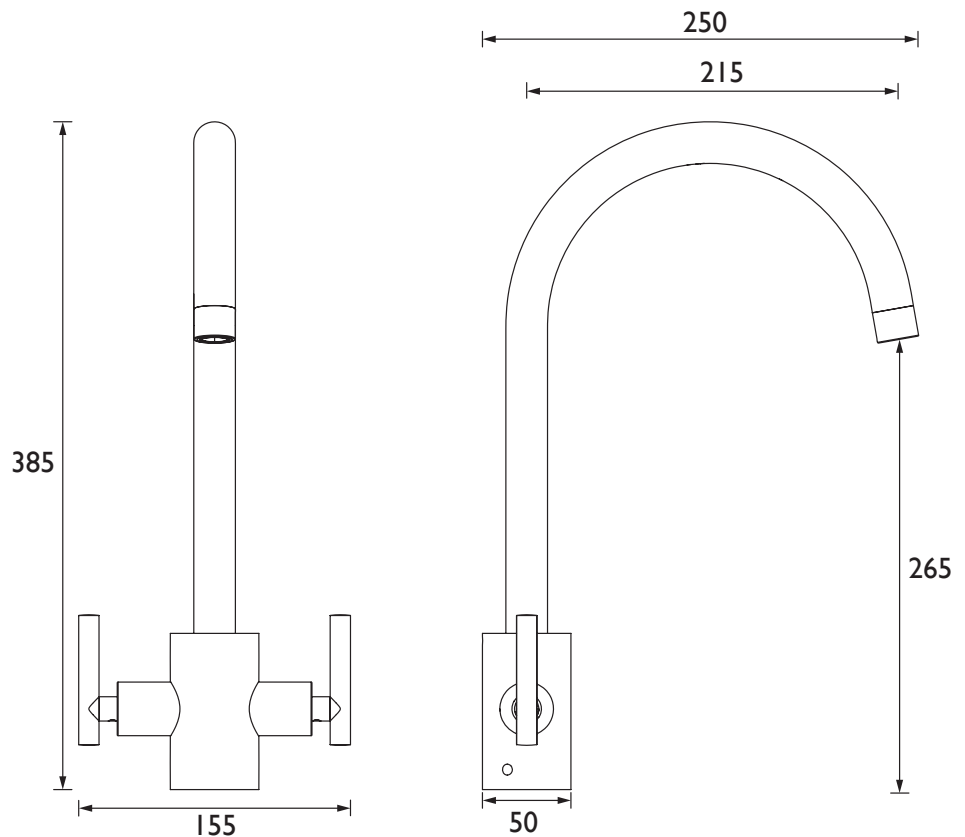

### Specification

<b>Product Type:</b>	Kitchen Taps
<b>Main Construction Material:</b>	Brass
<b>Mount Type:</b>	Deck Mounted
<b>Handle Type:</b>	Lever
<b>Connection Inlet:</b>	1/2" BSP Flexible Tails
<b>Connection Outlet:</b>	
<b>Number of Tap Holes:</b>	1
<b>Valve/Cartridge Type:</b>	1/2" Ceramic Disc Valves
<b>Plumbing System Requirements:</b>	All, Preferably Balanced
<b>Working Pressure Range:</b>	Min 0.3 Bar, Max 5.0 Bar
<b>Maximum Hot Water Temperature: °C</b>	65
<b>Maximum Static Pressure: (bar)</b>	10
<b>Flow Type:</b>	Single Flow
<b>Isolation Included:</b>	Yes

### Dimensions (measurements in mm)