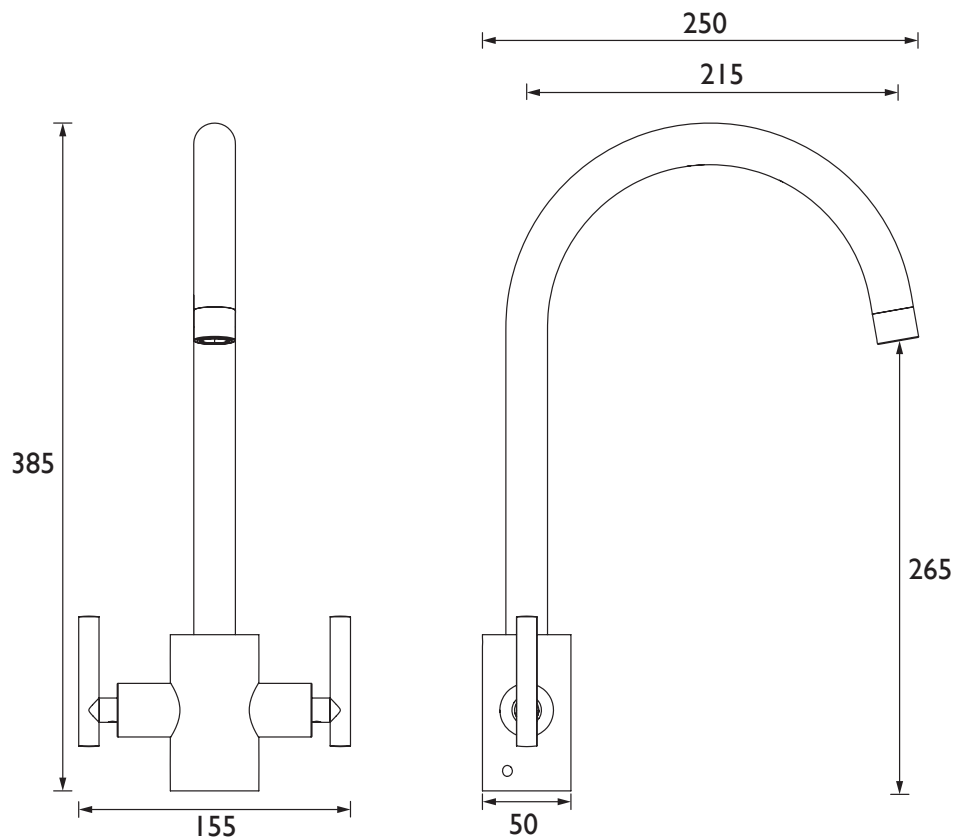

AR SNK EF BN

ARTISAN Tap Range Artisan Easyfit Sink Mixer Brushed Nickel

Features:

- Long life and easy to use 1/4 turn ceramic disc valves
- Metal fixing nut for added durability
- Easyfit base included
- Flexible tails included

Product Certifications:

For more products, visit our website:
<http://www.bristan.com>

Specification

Product Type:	Kitchen Taps
Main Construction Material:	Brass
Mount Type:	Deck Mounted
Handle Type:	Lever
Connection Inlet:	1/2" BSP Flexible Tails
Connection Outlet:	N/A
Number of Tap Holes:	1
Valve/Cartridge Type:	1/2" Ceramic Disc Valves
Plumbing System Requirements:	All, Preferably Balanced
Working Pressure Range:	Min 0.3 Bar, Max 5.0 Bar
Maximum Hot Water Temperature: °C	65
Maximum Static Pressure: (bar)	10
Flow Type:	Single Flow
Isolation Included:	Yes

Dimensions (measurements in mm)

Flow Rates (l/min)

System Pressure (bar)	0.2	0.5	1	2	3	5
AR SNK EF BN	11.4	14.1	19.9	29.3	36.1	46.5

TECHNICAL DATA SHEET

BRISTAN

TAPS & SHOWERS

D5

Check out our full range of Bathroom Taps