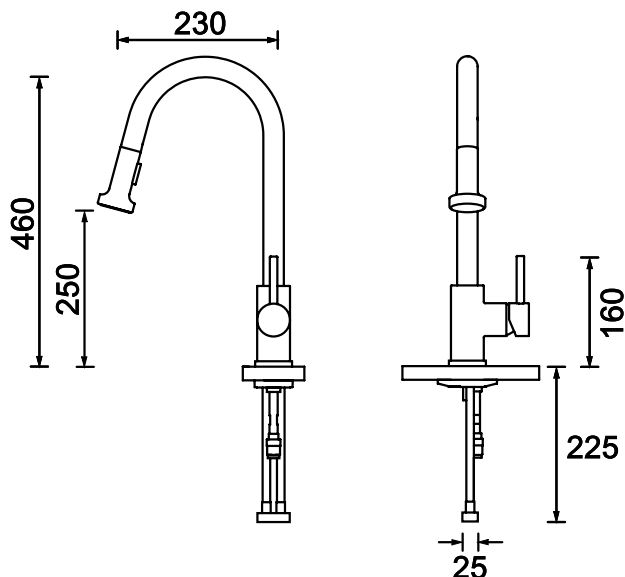

APR PULLSNK C

APRICOT Tap Range Apricot Monobloc Sink Mixer with Pull Out Spray Chrome

Specification	
Style:	Contemporary
Product Type:	Taps
Finish/Colour:	Chrome
Main Construction Material:	Brass
Mount Type:	Deck
Handle Type:	Single Lever
Connection Inlet:	1/2" BSP
Number of Tap Holes Required:	1
Valve/Cartridge Type:	Ceramic Cartridge
Plumbing System Suitability	All
Working Pressure Range:	Min 1.5 bar, Max 5.0 bar
Maximum Hot Water Temperature: °c	65
Maximum Dynamic Pressure: (bar)	5
Maximum Static Pressure: (bar)	10
Flow Type:	Single
Flow Rate: (l/min @ 3 bar)	18.9
Connection Outlet:	N/A
Isolation Included:	N/A

Features:

- Single lever control with smooth turning
- Longer lasting ceramic cartridge
- Push button operated spray function
- Chrome plated to BS EN 248

Product Certificates:

Dimensions (measurements in mm) Apricot

For more products, visit our website:

Flow Rates (l/min)				
System Pressure (bar)	1.5	2	3	5
APR PULLSNK C (Mixed)	12.2	14	17.3	22.5
APR PULLSNK C (Spray)	13.1	15.3	18.9	24.5

TECHNICAL
DATA
SHEET

BRISTAN
TAPS & SHOWERS