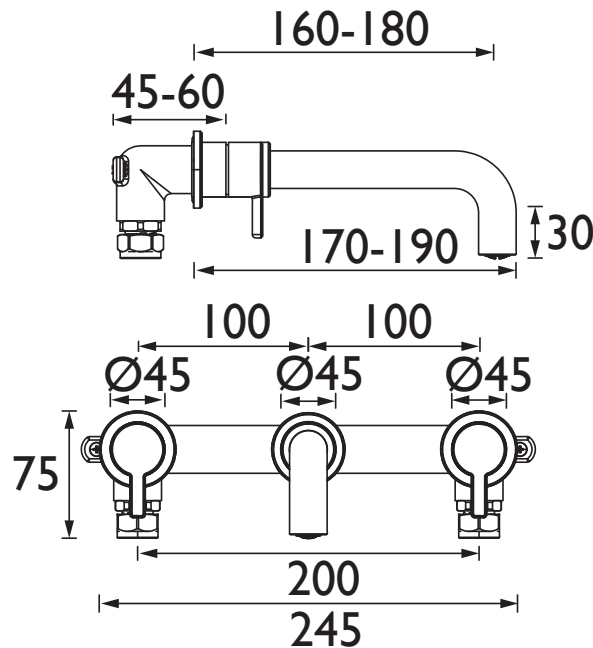

### Specification

<b>Product Type:</b>	Bathroom Taps
<b>Main Construction Material:</b>	Brass
<b>Mount Type:</b>	Wall
<b>Handle Type:</b>	Paddle
<b>Connection Inlet:</b>	15mm Compression
<b>Connection Outlet:</b>	M18 5lpm Aerator
<b>Number of Tap Holes:</b>	3
<b>Valve/Cartridge Type:</b>	1/2" Ceramic Disc Valve - 1/4 turn
<b>Plumbing System Requirements:</b>	Suitable for all plumbing systems
<b>Minimum Dynamic Pressure (bar):</b>	0.5 bar
<b>Maximum Dynamic Pressure (bar):</b>	5 bar
<b>Maximum Hot Water Temperature °C:</b>	65°C
<b>Maximum Static Pressure (bar):</b>	10 bar
<b>Flow Type:</b>	Single
<b>Isolation Included:</b>	No

### Dimensions (measurements in mm)