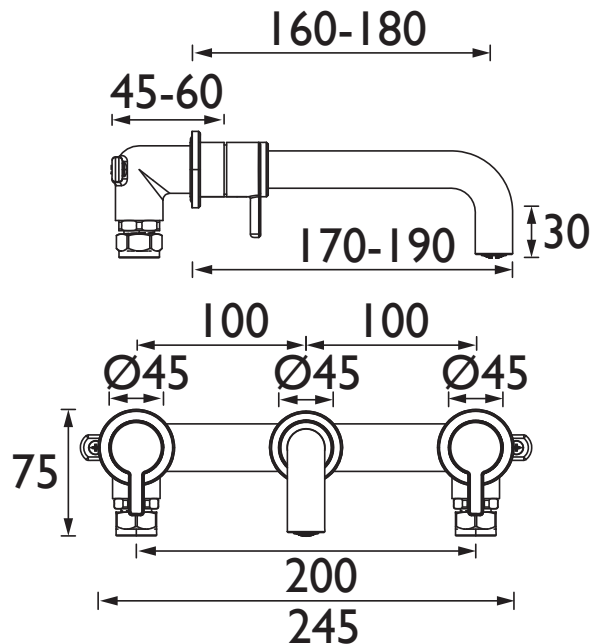

AL 3TH WMBAS BB

ALTUM Tap Range Altum 3 Tap Hole Wall Mounted Basin Mixer Brushed Brass

Features:

- This tap has a flow regulator, which limits the flow of water to 5 litres per minute, reducing the amount of water you use.
- Long life 1/4 turn ceramic disc valves for added durability and smooth control.
- On-trend brushed brass finish to make a statement in your bathroom.
- 10 year parts and 1 year labour guarantee for peace of mind.
- Also available in other finishes.

Product Certifications:

WRAS Cert. Number: 25070331
WRAS Expiry Date: 31/07/2030

For more products, visit our website:
<http://www.bristan.com>

Specification

Product Type:	Bathroom Taps
Main Construction Material:	Brass
Mount Type:	Wall
Handle Type:	Paddle
Connection Inlet:	15mm Compression
Connection Outlet:	M18 5lpm Aerator
Number of Tap Holes:	3
Valve/Cartridge Type:	1/2" Ceramic Disc Valve - 1/4 turn
Plumbing System Requirements:	Suitable for all plumbing systems
Minimum Dynamic Pressure (bar):	0.5 bar
Maximum Dynamic Pressure (bar):	5 bar
Maximum Hot Water Temperature °C:	65°C
Maximum Static Pressure (bar):	10 bar
Flow Type:	Single
Isolation Included:	No

Dimensions (measurements in mm)

Flow Rates (l/min)

System Pressure (bar)	0.5	1	2	3	4	5
AL 3TH WMBAS BB (hot)	3.06	4.14	4.56	4.62	4.62	4.68
AL 3TH WMBAS BB (cold)	3	4.02	4.5	4.56	4.62	4.68
AL 3TH WMBAS BB (mixed)	3.18	4.26	4.56	4.62	4.62	4.68