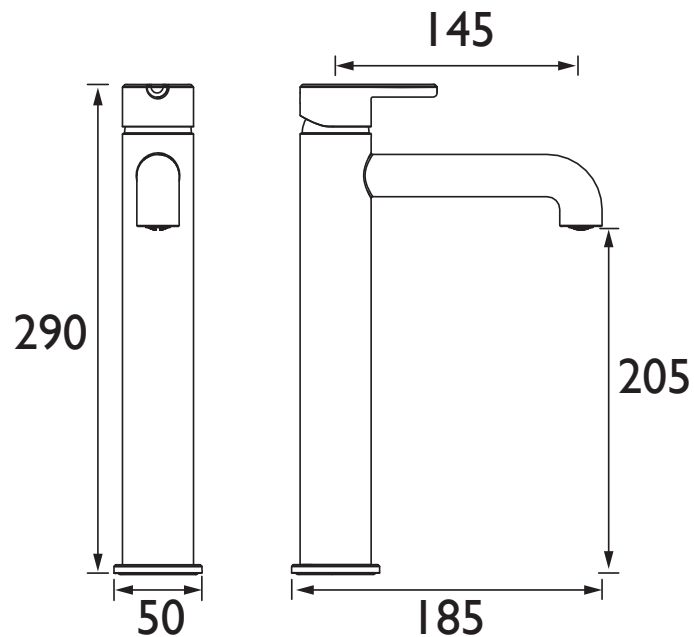

AL ES TBAS BB

ALTUM Tap Range Altum Eco Start Tall Basin Mixer Brushed Brass

Specification

Product Type:	Bathroom Taps
Main Construction Material:	Brass
Mount Type:	Deck
Handle Type:	Lever
Connection Inlet:	1/2in BSP Flexible Tails
Connection Outlet:	M18 Aerator 5lpm Flow Limiter
Number of Tap Holes:	1
Valve/Cartridge Type:	Top Seal Eco Start Cartridge
Plumbing System Requirements:	Suitable for all plumbing systems
Minimum Dynamic Pressure (bar):	0.5 bar
Maximum Dynamic Pressure (bar):	5 bar
Maximum Hot Water Temperature °C:	65°C
Maximum Static Pressure (bar):	10 bar
Flow Type:	Single Flow
Isolation Included:	No

Features:

- Eco Start technology saves energy by having cold water as the default central start position of the tap handle. Hot water is only activated when the tap lever is moved from the central position, so your boiler is not unnecessarily fired up.
- This tap has a flow regulator, which limits the flow of water to 5 litres per minute, reducing the amount of water you use.
- Long life ceramic cartridge for added durability and smooth control.
- On-trend brushed brass finish to make a statement in your bathroom.
- Everything you need in the box including flexible tails.

Product Certifications:

WRAS Certificate No: 250703304
WRAS Expiry Date: 31/07/2030

Dimensions (measurements in mm)

Flow Rates (l/min)

System Pressure (bar)	0.5	1	2	3	4	5
AL ES TBAS BB (hot)	2.7	3.8	4.8	4.6	4.5	4.5
AL ES TBAS BB (cold)	2.7	3.9	4.7	4.5	4.4	4.5
AL ES TBAS BB (mixed)	2.6	3.6	4.6	4.5	4.5	4.4