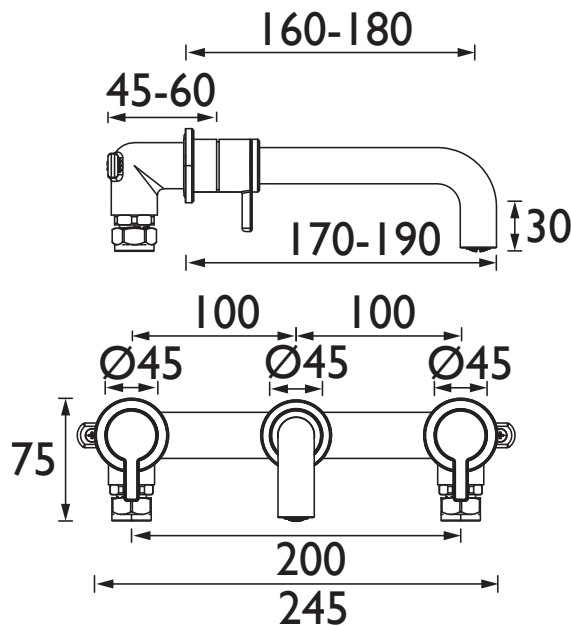

AL 3TH WMBAS BLK

ALTUM Tap Range Altum 3 Tap Hole Wall Mounted Basin Mixer Black

Features:

- This tap has a flow regulator, which limits the flow of water to 5 litres per minute, reducing the amount of water you use.
- Long life 1/4 turn ceramic disc valves for added durability and smooth control.
- On-trend matt black finish to make a statement in your bathroom.
- 10 year parts and 1 year labour guarantee for peace of mind.
- Also available in other finishes.

Product Certifications:

WRAS Cert. Number: 250703311
WRAS Expiry Date: 31/07/2030

For more products, visit our website:
<http://www.bristan.com>

Specification

Product Type:	Bathroom Taps
Main Construction Material:	Brass
Mount Type:	Wall
Handle Type:	Paddle
Connection Inlet:	15mm Compression
Connection Outlet:	M18 5lpm Aerator
Number of Tap Holes:	3
Valve/Cartridge Type:	1/2" Ceramic Disc Valve - 1/4 turn
Plumbing System Requirements:	Suitable for all plumbing systems
Minimum Dynamic Pressure (bar):	0.5 bar
Maximum Dynamic Pressure (bar):	5 bar
Maximum Hot Water Temperature °C:	65°C
Maximum Static Pressure (bar):	10 bar
Flow Type:	Single
Isolation Included:	No

Dimensions (measurements in mm)

Flow Rates (l/min)

System Pressure (bar)	0.5	1	2	3	4	5
AL 3TH WMBAS BLK (hot)	3.06	4.14	4.56	4.62	4.62	4.68
AL 3TH WMBAS BLK (cold)	3	4.02	4.5	4.56	4.62	4.68
AL 3TH WMBAS BLK (mixed)	3.18	4.26	4.56	4.62	4.62	4.68