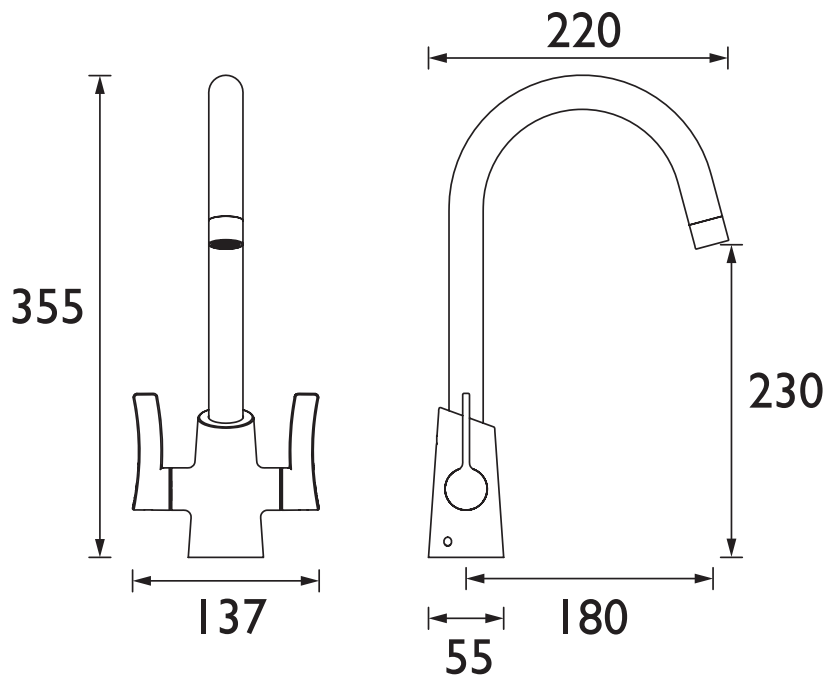

ACR EFSNK GM

ACORN Tap Range Acorn Easyfit Mono Sink Mixer Gun Metal

Features:

- Install your tap in minutes from above the sink, thanks to the innovative Top Fix Easyfit technology
- Easily repair, maintain or replace your kitchen tap using the two isolation valves that let you shut off the water supply at the base
- Supplied with everything you need for a hassle-free installation, including two Allen keys, isolation valves, Top Fix Easyfit base, and flexi tails
- Rinse and reach with ease using the convenient swivel spout
- Install with confidence, thanks to the high quality metal fixings that keep your tap securely in place

Product Certifications:

WRAS Certificate No: 240403006
WRAS Expiry Date: 30/04/2029

Specification

Product Type:	Kitchen Taps
Main Construction Material:	Brass
Mount Type:	Deck
Maximum Worktop Depth (mm):	35
Handle Type:	Lever
Connection Inlet:	1/2" BSP Flexible Tails with Isolation Valves
Connection Outlet:	M22 8lpm Aerator
Number of Tap Holes:	1
Valve/Cartridge Type:	1/2" Ceramic Disc Valve - 1/4 turn
Plumbing System Requirements:	Suitable for all plumbing systems, ideally balanced
Minimum Dynamic Pressure (bar):	0.3 bar
Maximum Dynamic Pressure (bar):	5 bar
Maximum Hot Water Temperature °C:	60°C
Maximum Static Pressure (bar):	10 bar
Flow Type:	Single
Isolation Included:	Yes

Dimensions (measurements in mm)

Flow Rates (l/min)

System Pressure (bar)	0.3	0.5	1	2	3	5
ACR EFSNK GM (mixed)	3	4	5.8	7.9	8.5	8.5

TECHNICAL DATA SHEET

BRISTAN

D3