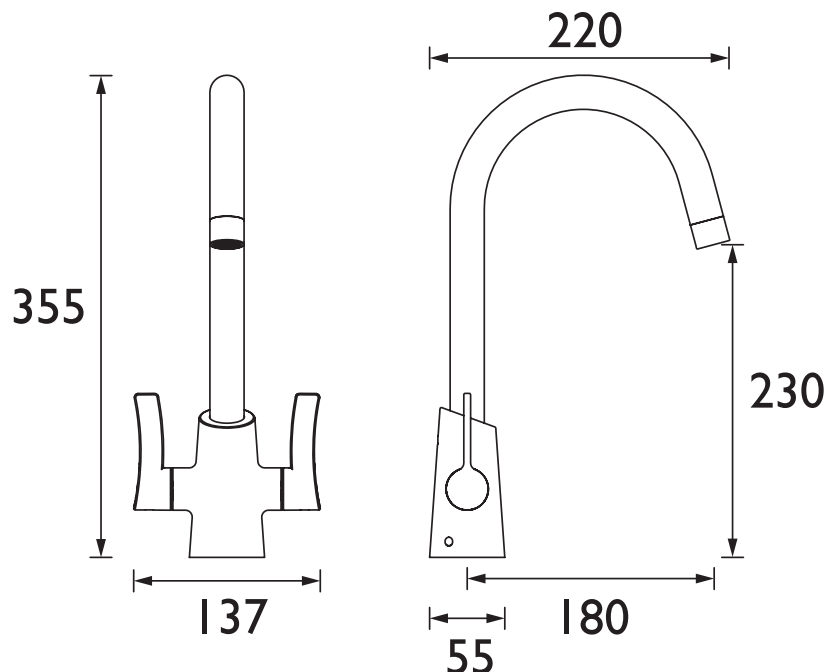

### Features:

- Install your tap in minutes from above the sink, thanks to the innovative Top Fix Easyfit technology
- Easily repair, maintain or replace your kitchen tap using the two isolation valves that let you shut off the water supply at the base
- Supplied with everything you need for a hassle-free installation, including two Allen keys, isolation valves, Top Fix Easyfit base, and flexi tails
- Rinse and reach with ease using the convenient swivel spout
- Install with confidence, thanks to the high quality metal fixings that keep your tap securely in place

### Specification

<b>Product Type:</b>	Kitchen Taps
<b>Main Construction Material:</b>	Brass
<b>Mount Type:</b>	Deck
<b>Maximum Worktop Depth (mm):</b>	35
<b>Handle Type:</b>	Lever
<b>Connection Inlet:</b>	1/2" BSP Flexible Tails with Isolation Valves
<b>Connection Outlet:</b>	M22 8lpm Aerator
<b>Number of Tap Holes:</b>	1
<b>Valve/Cartridge Type:</b>	1/2" Ceramic Disc Valve - 1/4 turn
<b>Plumbing System Requirements:</b>	Suitable for all plumbing systems, ideally balanced
<b>Minimum Dynamic Pressure (bar):</b>	0.3 bar
<b>Maximum Dynamic Pressure (bar):</b>	5 bar
<b>Maximum Hot Water Temperature °C:</b>	60°C
<b>Maximum Static Pressure (bar):</b>	10 bar
<b>Flow Type:</b>	Single
<b>Isolation Included:</b>	Yes

### Dimensions (measurements in mm)