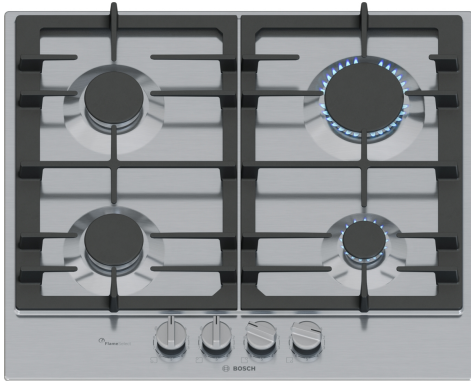

**Series 6, Gas hob, 60 cm, Stainless steel  
PCP6A5190**

**The gas hob with precise flame control and easy cleaning thanks to detachable metallic knobs and dishwasher suitable cast iron pan supports.**

**Optional accessories**

HEZ298105	Simmer plate
HEZ298114	Small pot support
HEZ32WA00	Wireless food thermometer
HEZ9SE040	4 pieces Set
HEZ9SE060	6 pieces Set

**Technical Data**

Appliance type: ..... gas hob w integrated controls  
 Built-in / Free-standing: ..... Built-in  
 Heating type: ..... Gas  
 Number of cooking zones: ..... 4  
 Required niche size for installation (HxWxD): 45 x 560-560 x 480-490 mm  
 Width of the appliance: ..... 582 mm  
 Dimensions: ..... 51.5x582x520 mm  
 Dimensions of the packed product (HxWxD): ..... 141 x 651 x 578 mm  
 Net weight: ..... 10.8 kg  
 Gross weight: ..... 11.8 kg  
 Residual heat indicator: ..... Separate  
 Location of control panel: ..... Front  
 Basic surface material: ..... Stainless steel  
 Color of surface: ..... Stainless steel  
 Length electrical supply cord: ..... 100.0 cm  
 EAN code: ..... 4242005496006  
 Gas connection rating: ..... 7500 W  
 Fuse protection: ..... 3 A  
 Voltage: ..... 220-240 V  
 Frequency: ..... 50; 60 Hz

## **Series 6, Gas hob, 60 cm, Stainless steel PCP6A5I90**

**The gas hob with precise flame control and easy cleaning thanks to detachable metallic knobs and dishwasher suitable cast iron pan supports.**

### **Usage convenience**

- FlameSelect: precisely control and adjust the flame in nine defined levels.
- Design co-ordinated control dials, front: easily access dials in front with strong grip for effortless turning.
- Ignition via control dials: just push and turn the dials to ignite the flame.