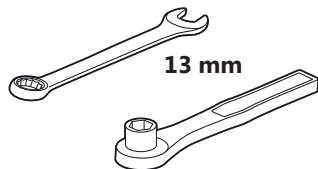

Installation instruction

Canyon STA-TITE®
Instruction US003 - 1B5992015A
UK003 - FI0003997

Required tools

For slow close models: do not open the seat & lid over a 120° angle. Do not push the lid & seat down to close manually.