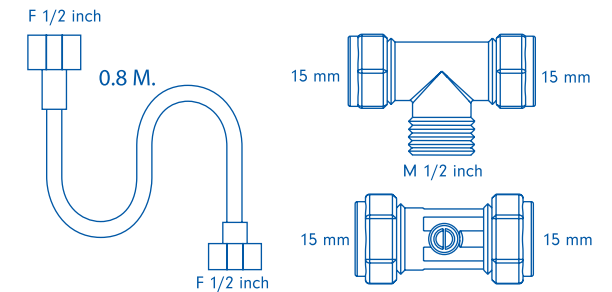

Features

- Adjustable shower spray.
- Self-cleaning nozzle, auto-rinses after each use.
- Non-electric.
- Bemis Ultra-Fix® bottom fixation ensures your seat stays tight on the pan.
- Slow close.
- Take off for easier and hygienic cleaning.
- Adjustable plastic hinge
- Top and bottom fixation included.
- Including installation template, 3-way valve and 0.8 meter water hose.
- Complies to the water safety guidelines of EN 1717.
- Suitable for all standard shape bowls with access to the water supply.

9801BIDU000

| Name | Part number | Colour | Hinge | EAN | Ring bumper | Cover bumper | Weight | MQ | STD Pallet |
|--------------------------------------------------------|-------------|--------|--------------------|---------------|-------------|--------------|--------|----|------------|
| Bemis Pure Clean Slow Close, Take Off Ultra-Fix® | 9801BIDU000 | White | Adjustable plastic | 5012799282982 | 2 | 2 | 1.91 | 5 | 135 |