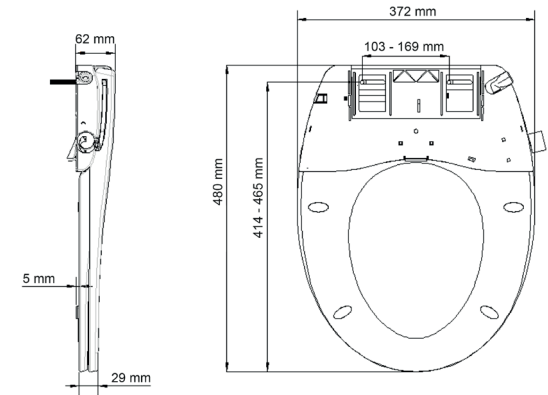

Features

- Adjustable shower spray.
- Self-cleaning nozzle, auto-rinses after each use.
- Non-electric.
- Bemis Ultra-Fix® bottom fixation ensures your seat stays tight on the pan.
- Slow close.
- Take off for easier and hygienic cleaning.
- Adjustable plastic hinge
- Top and bottom fixation included.
- Including installation template, 3-way valve and 0.8 meter water hose.
- Complies to the water safety guidelines of EN 1717.
- Suitable for all standard shape bowls with access to the water supply.

9801BIDU000

| Name | Part number | Colour | Hinge | EAN | Ring bumper | Cover bumper | Weight | MQ | STD Pallet |
|--------------------------------------------------------|-------------|--------|--------------------|---------------|-------------|--------------|--------|----|------------|
| Bemis Pure Clean Slow Close, Take Off Ultra-Fix® | 9801BIDU000 | White | Adjustable plastic | 5012799282982 | 2 | 2 | 1.91 | 5 | 135 |