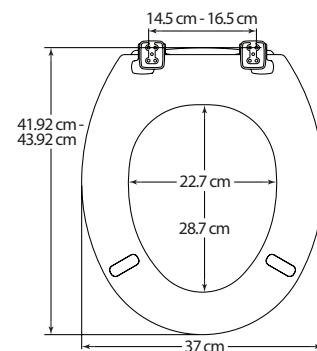

SEAT DIMENSIONS