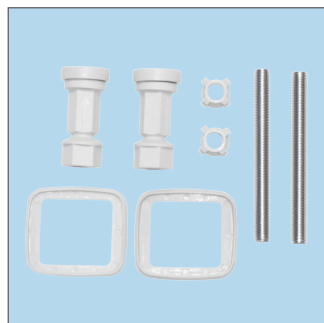

The Denver STA-TITE® is designed for universal pans and is made from environmentally friendly American Innova® moulded wood. The chrome-plated hinges provide a stylish accent for your bathroom and adjust to help achieve the perfect fit to your pan. This seat features STA-TITE®: the patented fixing system that always stays tight and takes the guesswork out of installation. The lower portion of the nut shears off when the proper tightness is reached, so you cannot over-tighten.

SEAT FEATURES

STA-TITE® - patented fixing system that will not loosen! Simple, "no mess" installation ensures your seat stays tight on the pan

Environmentally Friendly - made with responsibly sourced woods and water-based paints

- Durable American Innova® moulded wood
- Adjustable chrome-plated hinges
- Fits majority of manufacturers' universal shaped pans

SEAT DIMENSIONS

No More Loose Seats!

Try STA-TITE[®], the patented Bemis fixing system that will not loosen over time!