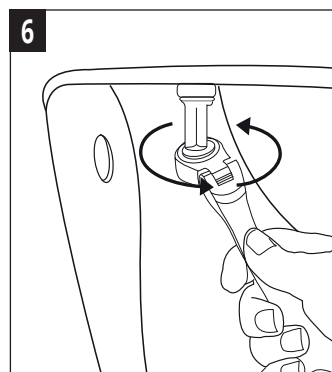

Installation instruction

Canyon STA-TITE®
Instruction US003 - 1B5992015A
UK003 - FI0003997

Required tools

For slow close models: do not open the seat & lid over a 120° angle. Do not push the lid & seat down to close manually.