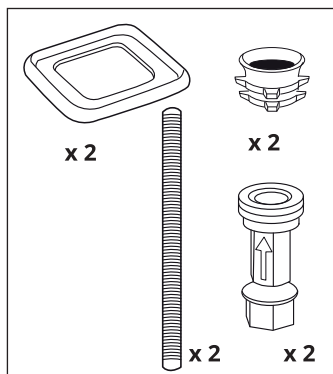

Installation instruction

Canyon STA-TITE®
Instruction US003 - 1B5992015A
UK003 - FI0003997

Required tools

For slow close models: do not open the seat & lid over a 120° angle. Do not push the lid & seat down to close manually.