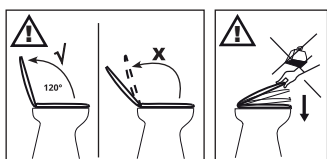

Installation instruction

Canyon STA-TITE®
Instruction US003 - 1B5992015A
UK003 - FI0003997

Required tools

For slow close models: do not open the seat & lid over a 120° angle. Do not push the lid & seat down to close manually.