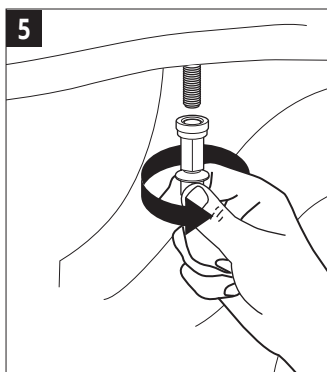

Installation instruction

Canyon STA-TITE®
Instruction US003 - 1B5992015A
UK003 - FI0003997

Required tools

For slow close models: do not open the seat & lid over a 120° angle. Do not push the lid & seat down to close manually.