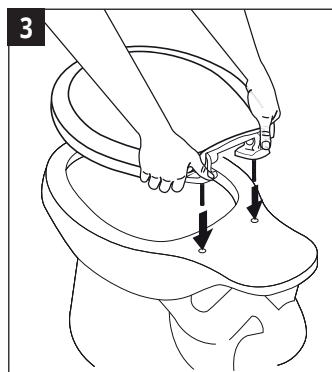

Installation instruction

Canyon STA-TITE®
Instruction US003 - 1B5992015A
UK003 - FI0003997

Required tools

For slow close models: do not open the seat & lid over a 120° angle. Do not push the lid & seat down to close manually.