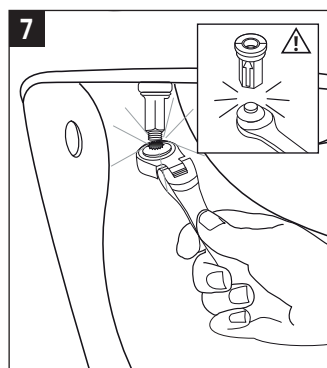

Installation instruction

Canyon STA-TITE®
Instruction US003 - 1B5992015A
UK003 - FI0003997

Required tools

For slow close models: do not open the seat & lid over a 120° angle. Do not push the lid & seat down to close manually.