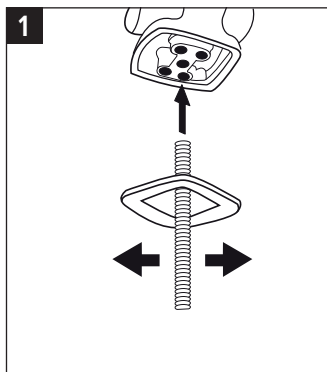

Installation instruction

Canyon STA-TITE®
Instruction US003 - 1B5992015A
UK003 - FI0003997

Required tools

For slow close models: do not open the seat & lid over a 120° angle. Do not push the lid & seat down to close manually.