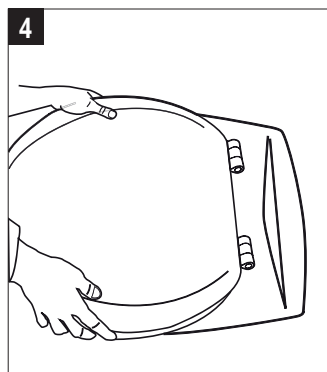

Installation instruction

Canyon STA-TITE®
Instruction US003 - 1B5992015A
UK003 - FI0003997

Required tools

For slow close models: do not open the seat & lid over a 120° angle. Do not push the lid & seat down to close manually.