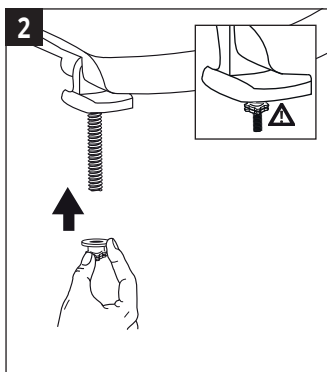

Installation instruction

Canyon STA-TITE®
Instruction US003 - 1B5992015A
UK003 - FI0003997

Required tools

For slow close models: do not open the seat & lid over a 120° angle. Do not push the lid & seat down to close manually.