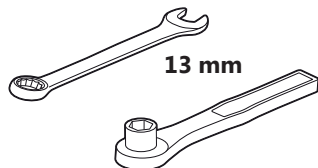

Installation instruction

Canyon STA-TITE®
Instruction US003 - 1B5992015A
UK003 - FI0003997

Required tools

For slow close models: do not open the seat & lid over a 120° angle. Do not push the lid & seat down to close manually.