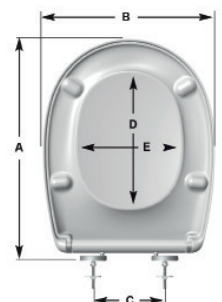

COLOURS

000 - White

111 - Dove Grey

WEIGHTS & DIMENSIONS

- Individual Seat Weight: 2.2 kg
- 5 seats per master carton
- Dimensions
 - A: 397 - 463
 - B: 360 mm
 - C: 47 - 179 mm
 - D: 282 mm
 - E: 216 mm

Check out our full range of Bathroom Accessories