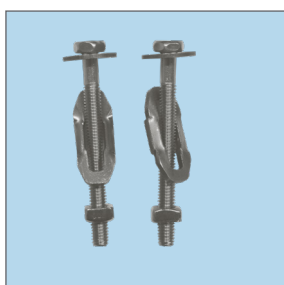

The Messina is designed for universal pans and features slow close and take off. The seat releases from the pan with the push of a single button strategically placed on the back of the seat, for easy and hygienic cleaning. The adjustable hinges are made from stainless steel and install from the top of the ceramic.

SEAT FEATURES

Top Fix - installs easily from the top of the pan

Slow Close - closes slowly and quietly to prevent slamming and pinched fingers

Push Button Take Off - releases from the pan with the push of a single button, for easy and hygienic cleaning

Scratch Resistant - made from hard, Durolux® material that resists scratches

Heat Resistant - High resistance to burns and flames.

- Long-lasting Durolux® thermoset plastic offers a ceramic-like shine
- Adjustable stainless steel top fix hinges
- Fits majority of manufacturers' universal shaped pans

COLOURS

000 - White

111 - Dove Grey

WEIGHTS & DIMENSIONS

- Individual Seat Weight: 2.2 kg
- 5 seats per master carton
- Dimensions
 - A: 397 - 463
 - B: 360 mm
 - C: 47 - 179 mm
 - D: 282 mm
 - E: 216 mm

Check out our full range of Bathroom Accessories