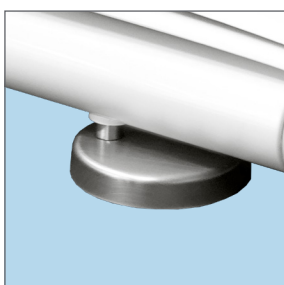

The Messina is designed for universal pans and features slow close and take off. The seat releases from the pan with the push of a single button strategically placed on the back of the seat, for easy and hygienic cleaning. The adjustable hinges are made from stainless steel and install from the top of the ceramic.

SEAT FEATURES

Top Fix - installs easily from the top of the pan

Slow Close - closes slowly and quietly to prevent slamming and pinched fingers

Push Button Take Off - releases from the pan with the push of a single button, for easy and hygienic cleaning

Scratch Resistant - made from hard, Durolux® material that resists scratches

Heat Resistant - High resistance to burns and flames.

- Long-lasting Durolux® thermoset plastic offers a ceramic-like shine
- Adjustable stainless steel top fix hinges
- Fits majority of manufacturers' universal shaped pans