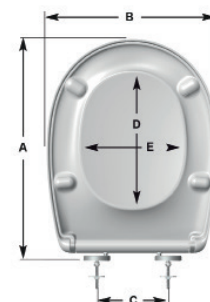

- Long-lasting Durolux® thermoset plastic offers a ceramic-like shine
- Adjustable stainless steel top fix hinges
- Fits majority of manufacturers' universal shaped pans

WEIGHTS & DIMENSIONS

- Individual Seat Weight: 2.2 kg
- 5 seats per master carton
- Dimensions

- A: 397 - 463
- B: 360 mm
- C: 47 - 179 mm
- D: 282 mm
- E: 216 mm

No More Loose Seats!

Try STA-TITE[®], the patented Bemis fixing system that will not loosen over time!

"No mess" installation is fast and easy, ensuring your seat stays tight.