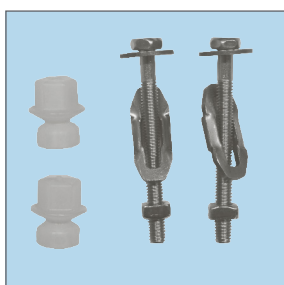

The Florence is designed for universal pans and features slow close and take off. The seat releases from the pan with the push of a single button strategically placed on the back of the seat, for easy and hygienic cleaning. The adjustable hinges are made from stainless steel and install from the top of the ceramic. The patented STA-TITE® top fix fixing system keeps the seat firmly in place.

SEAT FEATURES

STA-TITE® - patented fixing system that will not loosen! Simple, "no mess" installation ensures your seat stays tight on the pan

Top Fix - installs easily from the top of the pan

Slow Close - closes slowly and quietly to prevent slamming and pinched fingers

- Long-lasting Durolux® thermoset plastic offers a ceramic-like shine
- Adjustable stainless steel top fix hinges
- Fits majority of manufacturers' universal shaped pans

WEIGHTS & DIMENSIONS

- Individual Seat Weight: 2.2 kg
- 5 seats per master carton
- Dimensions

- A: 397 - 463
- B: 360 mm
- C: 47 - 179 mm
- D: 282 mm
- E: 216 mm

No More Loose Seats!

Try STA-TITE[®], the patented Bemis fixing system that will not loosen over time!

"No mess" installation is fast and easy, ensuring your seat stays tight.