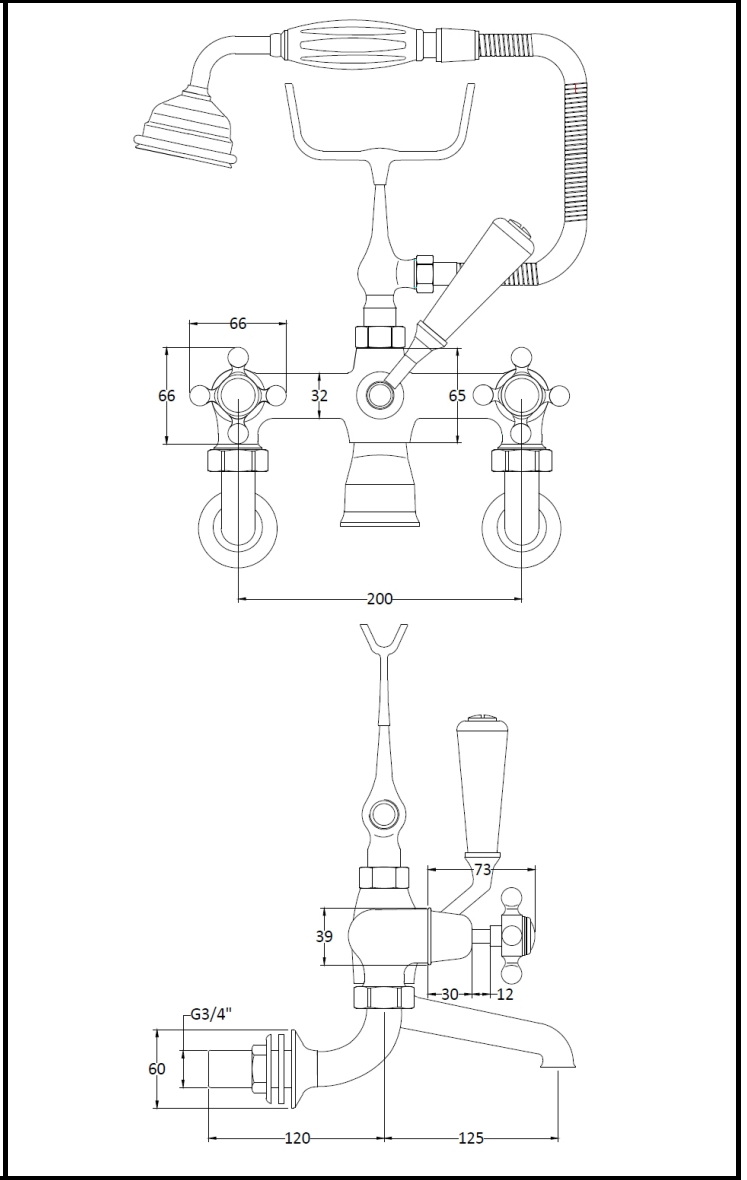

# B A Y S W A T E R

London W.2

**CODE:** BAYT210

**DESCRIPTION:** Wall Mounted Bath Shower Mixer

**CATEGORY:** Taps

PRODUCT DIMENSIONS				
Height (mm)	Width (mm)	Depth (mm)	Length (mm)	Nett Wgt Kg
320	350	155		4.7

PACKAGING DIMENSIONS			
Height (mm)	Width (mm)	Depth (mm)	Gross Wgt Kg
330	232	150	4.9

PACKAGING DATA			
Box Colour	White Cardboard Box		
Box Qty	1	Label Colour	White Label
Label Size	100 x 50	Label Qty	1

OUTER BOX DIMENSIONS (If Applicable)				
Height (mm)	Width (mm)	Depth (mm)	Length (mm)	Gross Wgt Kg
330	520	360		23
Barcode	5055275896129			

PRODUCT DETAILS	
Country of Origin	United Kingdom
Fitting Instruction	Yes
Product Material	Brass
Control Type	Manual
Waste Included	Waste Not Included
WRAS Approval	No Approval No. N/A
Operating Pressure (bar)	0.1
Valve/Cartridge Type	1/4 Turn Ceramic Disc

Colour/Finish	Chrome
Mount Type	Wall
Waste Type	Not Applicable
Flow Rates (L/min)	0.1 10.6 0.5 1 41.4 2 59 3 72.8
Pipe Size	22 mm (3/4" Bsp)
Pipe Centres	N/A