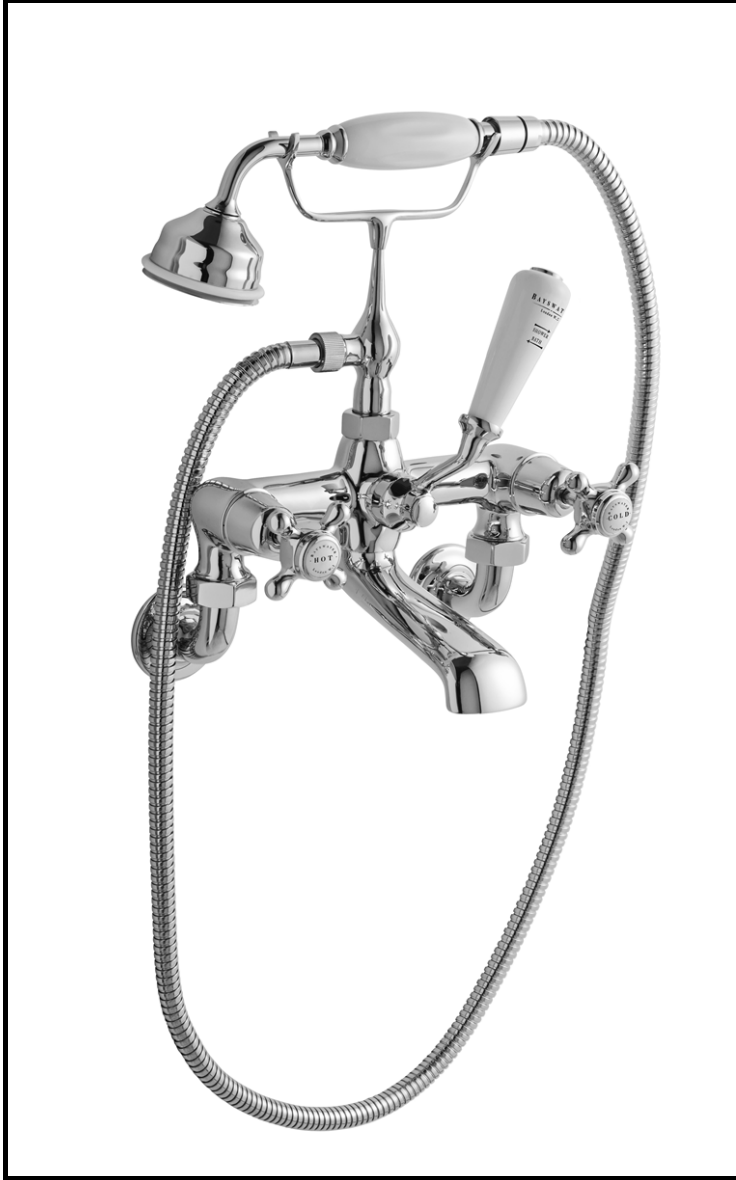

# B A Y S W A T E R

London W.2

**CODE:** BAYT210

**DESCRIPTION:** Wall Mounted Bath Shower Mixer

**CATEGORY:** Taps

PRODUCT DIMENSIONS				
Height (mm)	Width (mm)	Depth (mm)	Length (mm)	Nett Wgt Kg
320	350	155		4.7

OUTER BOX DIMENSIONS (If Applicable)				
Height (mm)	Width (mm)	Depth (mm)	Length (mm)	Gross Wgt Kg
330	520	360		23
Barcode	5055275896129			

PRODUCT DETAILS	
Country of Origin	United Kingdom
Fitting Instruction	Yes
Product Material	Brass
Control Type	Manual
Waste Included	Waste Not Included
WRAS Approval	No Approval No. N/A
Operating Pressure (bar)	0.1
Valve/Cartridge Type	1/4 Turn Ceramic Disc

Colour/Finish	Chrome
Mount Type	Wall
Waste Type	Not Applicable
Flow Rates (L/min)	0.1 10.6 0.5 1 41.4 2 59 3 72.8
Pipe Size	22 mm (3/4" Bsp)
Pipe Centres	N/A

## **Check out our full range of Bathroom Taps**

Contemporary Bathroom Taps

Traditional Bathroom Taps

Waterfall Bathroom Taps

Basin Taps

Bath Taps

Bidet Taps