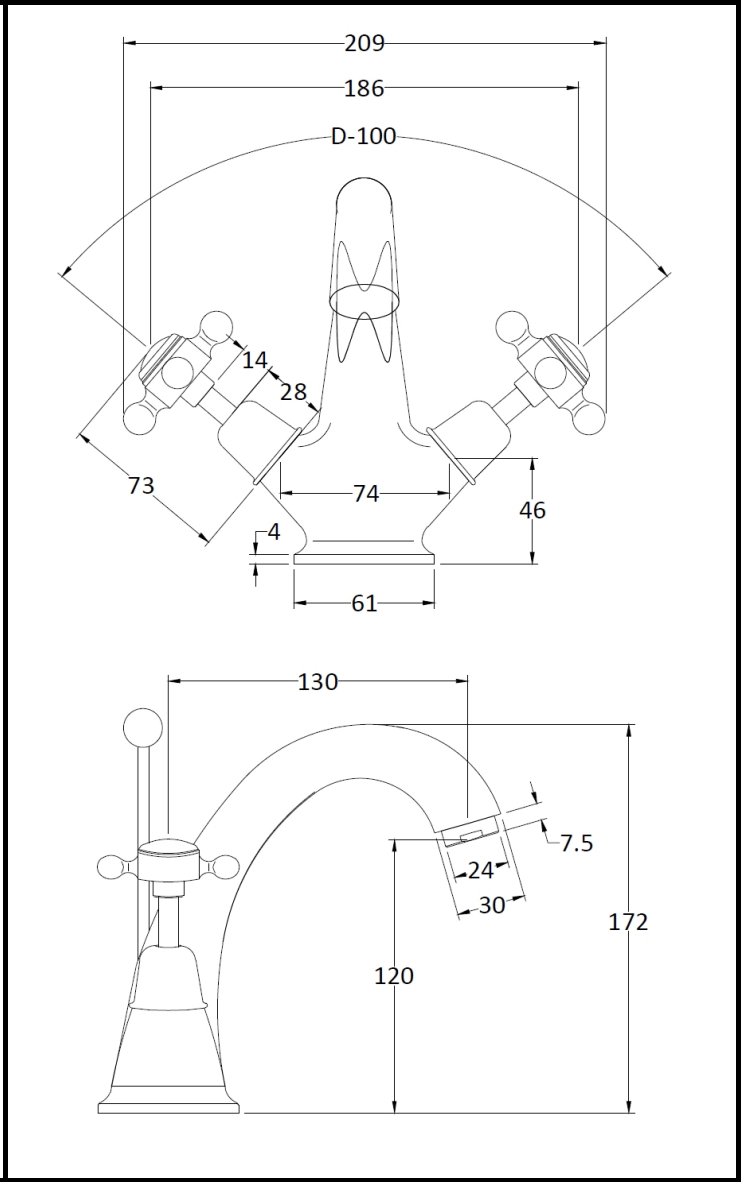

B A Y S W A T E R

London W.2

CODE: BAYT205

DESCRIPTION: Mono Basin Mixer/Xhead/Dome Collar

CATEGORY: Taps

PRODUCT DIMENSIONS				
Height (mm)	Width (mm)	Depth (mm)	Length (mm)	Nett Wgt Kg
176	214	185		2.5

PACKAGING DIMENSIONS			
Height (mm)	Width (mm)	Depth (mm)	Gross Wgt Kg
390	215	120	2.5

PACKAGING DATA			
Box Colour	White Cardboard Box		
Box Qty	1	Label Colour	White Label
Label Size	100 x 50	Label Qty	1

OUTER BOX DIMENSIONS (If Applicable)				
Height (mm)	Width (mm)	Depth (mm)	Length (mm)	Gross Wgt Kg
395	415	440		15
Barcode	5055275889114			

PRODUCT DETAILS	
Country of Origin	United Kingdom
Fitting Instruction	Yes
Product Material	Brass
Control Type	Manual
Waste Included	Waste Included
WRAS Approval	No Approval No. N/A
Operating Pressure (bar)	0.1
Valve/Cartridge Type	1/4 Turn Ceramic Disc

Colour/Finish	Chrome
Mount Type	Deck
Waste Type	Pop-Up
Flow Rates (L/min)	0.1 6.4 0.5 1 23.4 2 33.5 3 41
Pipe Size	15 mm (1/2" Bsp)
Pipe Centres	N/A

Check out our full range of Bathroom Taps

Contemporary Bathroom Taps