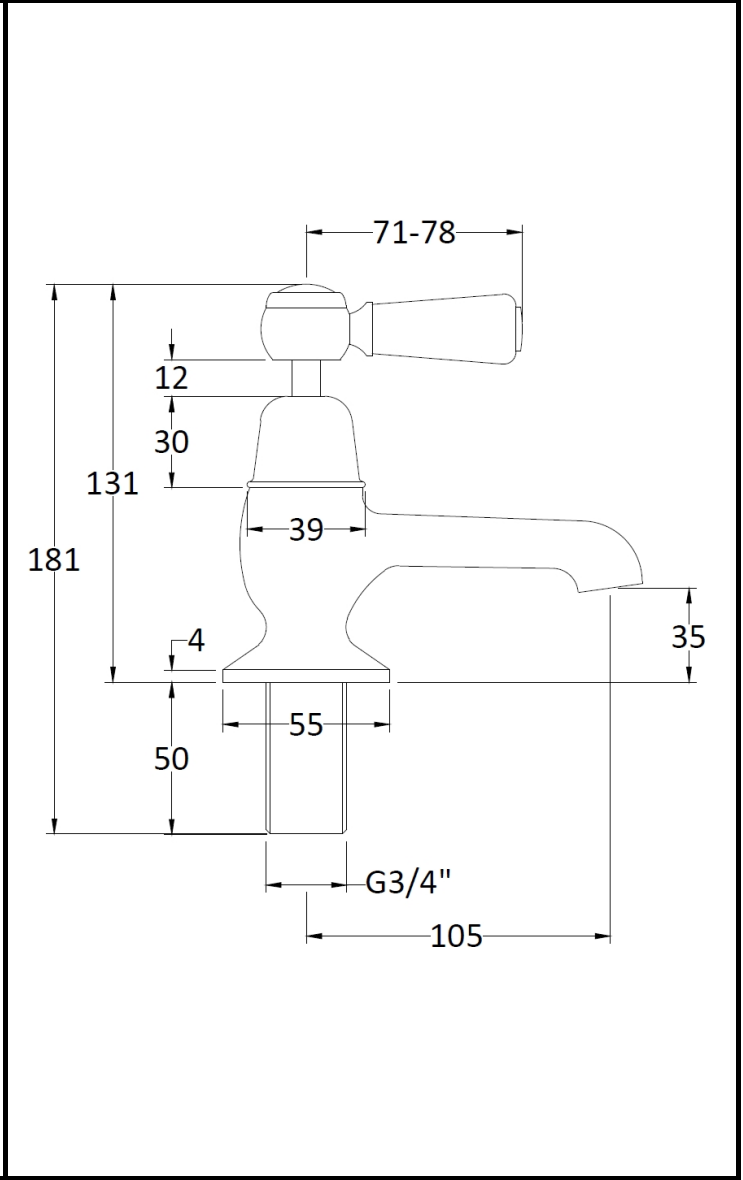

# B A Y S W A T E R

London W.2

**CODE:** BAYT302

**DESCRIPTION:** Bath Taps/Lever/Dome Collar

**CATEGORY:** Taps

| PRODUCT DIMENSIONS |            |            |             |             |
|--------------------|------------|------------|-------------|-------------|
| Height (mm)        | Width (mm) | Depth (mm) | Length (mm) | Nett Wgt Kg |
| 141                | 66         | 138        |             | 1.89        |

| PACKAGING DIMENSIONS |            |            |              |
|----------------------|------------|------------|--------------|
| Height (mm)          | Width (mm) | Depth (mm) | Gross Wgt Kg |
| 260                  | 160        | 55         | 1.89         |

| OUTER BOX DIMENSIONS (If Applicable) |               |            |             |              |
|--------------------------------------|---------------|------------|-------------|--------------|
| Height (mm)                          | Width (mm)    | Depth (mm) | Length (mm) | Gross Wgt Kg |
| 360                                  | 495           | 280        |             | 19           |
| Barcode                              | 5055275889169 |            |             |              |

|                    |                                  |
|--------------------|----------------------------------|
| Colour/Finish      | Chrome                           |
| Mount Type         | Deck                             |
| Waste Type         | Not Applicable                   |
| Flow Rates (L/min) | 0.1 8.4 0.5 1 30.7 2 43.7 3 46.8 |
| Pipe Size          | 22 mm (3/4" Bsp)                 |
| Pipe Centres       | N/A                              |