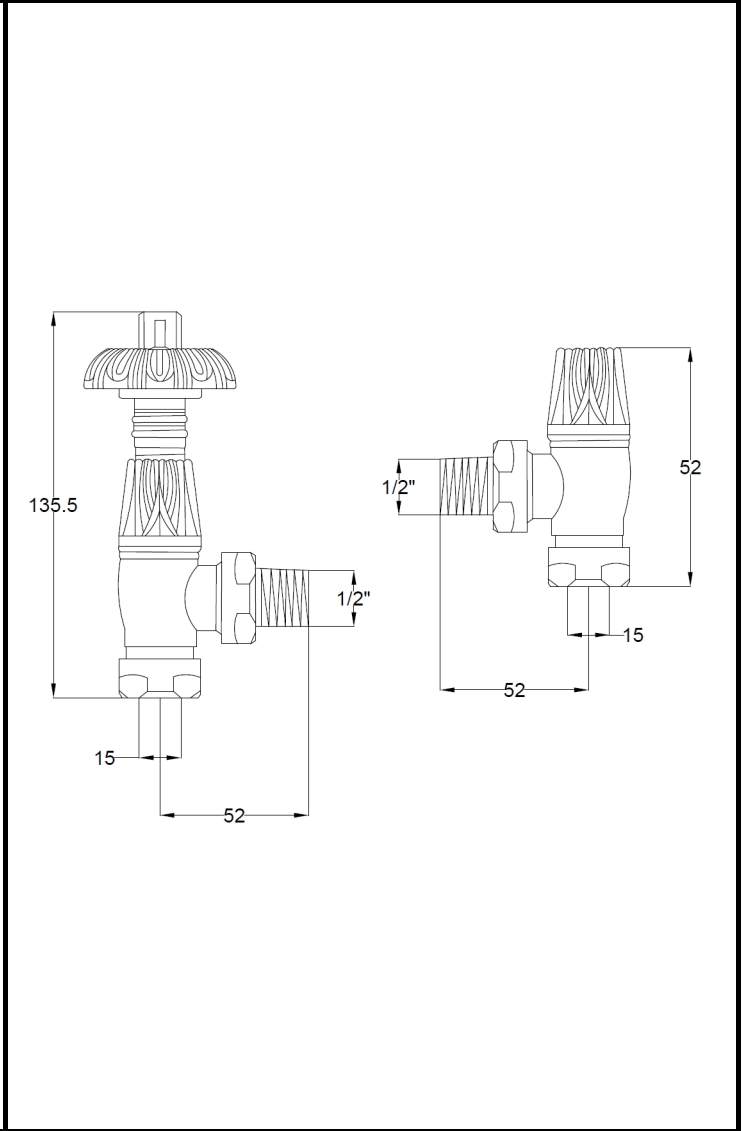

B A Y S W A T E R

London W.2

CODE: BAYV105

DESCRIPTION: Angled Thermo Valve C/W Lockshield-Flute

CATEGORY: Heating

PRODUCT DIMENSIONS

Height (mm)	Width (mm)	Depth (mm)	Length (mm)	Nett Wgt Kg
136	55	80		0.83

PACKAGING DIMENSIONS

Height (mm)	Width (mm)	Depth (mm)	Gross Wgt Kg
185	145	85	0.83

PACKAGING DATA

Box Colour	White Cardboard Box		
Box Qty	1	Label Colour	White Label
Label Size	100 x 50	Label Qty	1

OUTER BOX DIMENSIONS (If Applicable)

Height (mm)	Width (mm)	Length (mm)	Gross Wgt Kg
Barcode	5055275890196		

PRODUCT DETAILS

Contry of Origin	United Kingdom
Fitting Instruction	Yes
RAL No	N/A
Heat Element Wattage	Not Applicable
BTU @ 50 Degrees	N/A
Thermal Output @ 50 Degrees	N/A
Pipe Centres	N/A
Volume	N/A
Wall to Ctr of Tappings	N/A
Duel Fuel	N/A