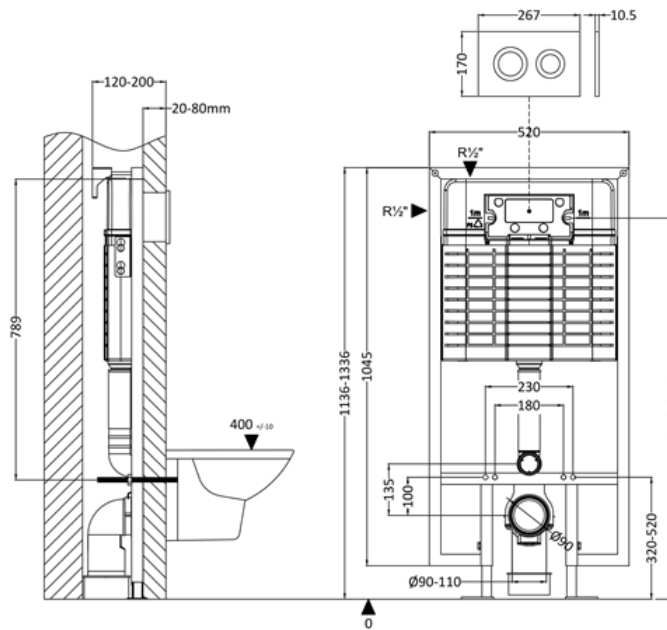

### Packaging Details

Barcode: 5056678460207

**Sales Code:** XTY009PR1

**Description:** Round Dual Flush Push Button White

**Product Dimensions**

Length (mm):	
Width (mm):	267
Height (mm):	170
Depth (mm):	11
Nett Weight (kg):	0.5

**Packaging Dimensions**

Height (mm):	290
Width (mm):	220
Depth (mm):	50
Gross Weight (kg):	0.5

**Packaging Data**

Box Colour:	Brown Cardboard Box
Box Qty:	1
Label Size:	100 x 50
Label Colour:	White Label
Label Qty:	2

**Outer Box Dimensions (If Applicable)**

Height (mm):	
Width (mm):	
Length (mm):	
Depth (mm):	
Gross Weight (kg):	0
Barcode:	5056678435496

**Product Details**

Country of Origin:	China
Fitting Instruction:	No
CE & UKCA:	Yes
Product Material:	Ss
Heating Element Wattage:	Not Applicable
Colour/Finish:	White
Product Diameter:	Not Applicable
Connection Size:	

### Product Dimensions

Length (mm):	
Width (mm):	520
Height (mm):	1136
Depth (mm):	204
Nett Weight (kg):	11.17