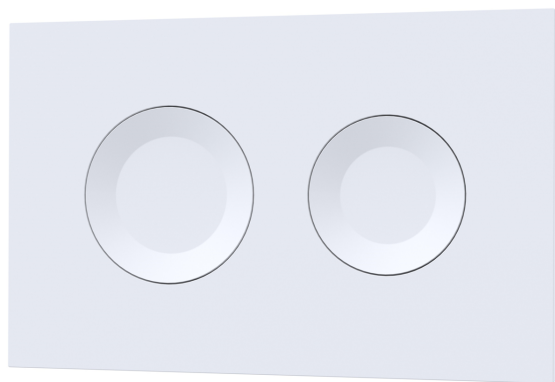

Sales Code: XTY109R

Description: Dual Flush Conc Cist Frame Round Plate

### Packaging Details

Barcode: 5056678460207

**Sales Code:** XTY009PR1

**Description:** Round Dual Flush Push Button White

**Product Dimensions**

Length (mm):	
Width (mm):	267
Height (mm):	170
Depth (mm):	11
Nett Weight (kg):	0.5

Sales Code: XTY009

Description: Dual Flush Concealed Cistern With Frame

### Product Dimensions

Length (mm):	
Width (mm):	520
Height (mm):	1136
Depth (mm):	204
Nett Weight (kg):	11.17