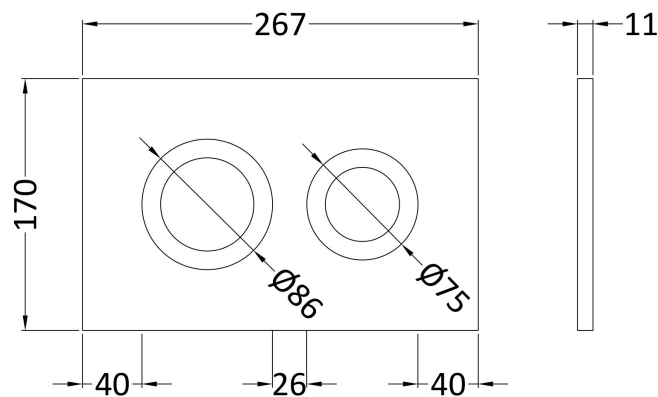

### Packaging Details

Barcode: 5056678460207

**Sales Code:** XTY009PR1

**Description:** Round Dual Flush Push Button White

**Product Dimensions**

Length (mm):	
Width (mm):	267
Height (mm):	170
Depth (mm):	11
Nett Weight (kg):	0.5

**Packaging Dimensions**

Height (mm):	290
Width (mm):	220
Depth (mm):	50
Gross Weight (kg):	0.5

**Packaging Data**

Box Colour:	Brown Cardboard Box
Box Qty:	1
Label Size:	100 x 50
Label Colour:	White Label
Label Qty:	2

**Outer Box Dimensions (If Applicable)**

Height (mm):	
Width (mm):	
Length (mm):	
Depth (mm):	
Gross Weight (kg):	0
Barcode:	5056678435496

**Product Details**

Country of Origin:	China
Fitting Instruction:	No
CE & UKCA:	Yes
Product Material:	Ss
Heating Element Wattage:	Not Applicable
Colour/Finish:	White
Product Diameter:	Not Applicable
Connection Size:	

### Product Dimensions

Length (mm):	
Width (mm):	520
Height (mm):	1136
Depth (mm):	204
Nett Weight (kg):	11.17