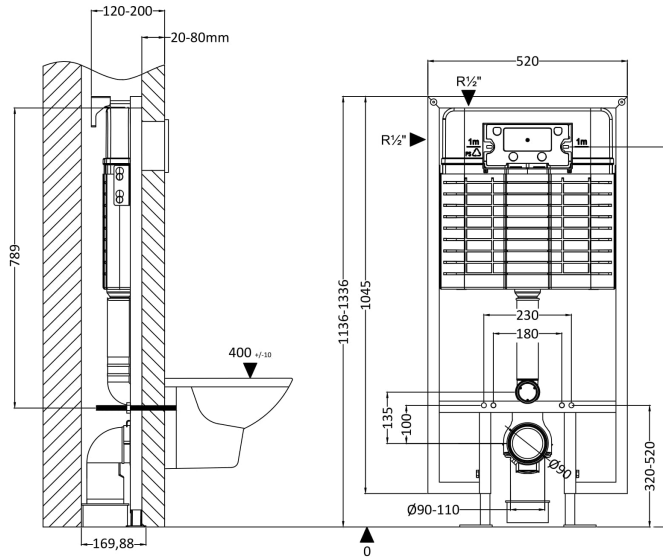

### Packaging Details

Barcode: 5056678460207

**Sales Code:** XTY009PR1

**Description:** Round Dual Flush Push Button White

**Product Dimensions**

Length (mm):	
Width (mm):	267
Height (mm):	170
Depth (mm):	11
Nett Weight (kg):	0.5

**Outer Box Dimensions (If Applicable)**

Height (mm):	
Width (mm):	
Length (mm):	
Depth (mm):	
Gross Weight (kg):	0
Barcode:	5056678435496

**Product Details**

Country of Origin:	China
Fitting Instruction:	No
CE & UKCA:	Yes
Product Material:	Ss
Heating Element Wattage:	Not Applicable
Colour/Finish:	White
Product Diameter:	Not Applicable
Connection Size:	

### Product Dimensions

Length (mm):	
Width (mm):	520
Height (mm):	1136
Depth (mm):	204
Nett Weight (kg):	11.17

### Packaging Dimensions

Height (mm):	160
Width (mm):	560
Depth (mm):	1125
Gross Weight (kg):	11.17