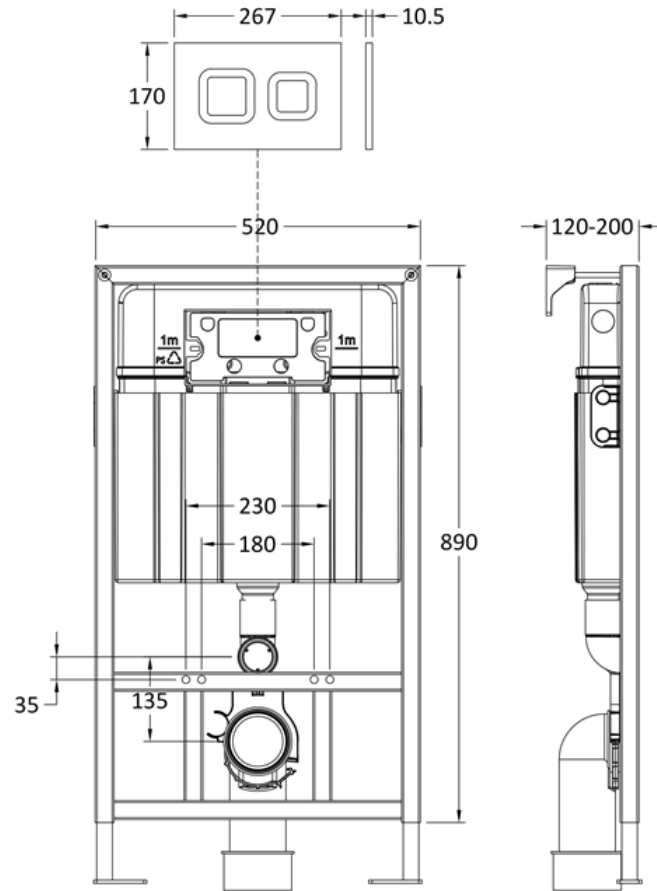

Sales Code: XTY007S

Description: Dual Flush Conc Cist Frame Square Plate

Packaging Details

Barcode: 5056678496350

Sales Code: XTY009PS

Description: Square Dual Flush Push Button

Product Dimensions

Length (mm):	
Width (mm):	267
Height (mm):	170
Depth (mm):	11
Nett Weight (kg):	0.5

Packaging Dimensions

Height (mm):	290
Width (mm):	220
Depth (mm):	50
Gross Weight (kg):	0.5

Packaging Data

Box Colour:	Brown Cardboard Box
Box Qty:	1
Label Size:	100 x 50
Label Colour:	White Label
Label Qty:	2

Outer Box Dimensions (If Applicable)

Height (mm):	
Width (mm):	
Length (mm):	
Depth (mm):	
Gross Weight (kg):	0
Barcode:	5056211855262

Product Details

Country of Origin:	United Kingdom
Fitting Instruction:	No
CE & UKCA:	Yes
Product Material:	ABS
Heating Element Wattage:	Not Applicable
Colour/Finish:	Chrome
Product Diameter:	Not Applicable
Connection Size:	

Sales Code: XTY007A

Description: Mid Height Concealed Cistern Wall Frame

Product Dimensions

Length (mm):	
Width (mm):	520
Height (mm):	890
Depth (mm):	204
Nett Weight (kg):	11.36

Packaging Dimensions

Height (mm):	195
Width (mm):	510
Depth (mm):	850
Gross Weight (kg):	11.36