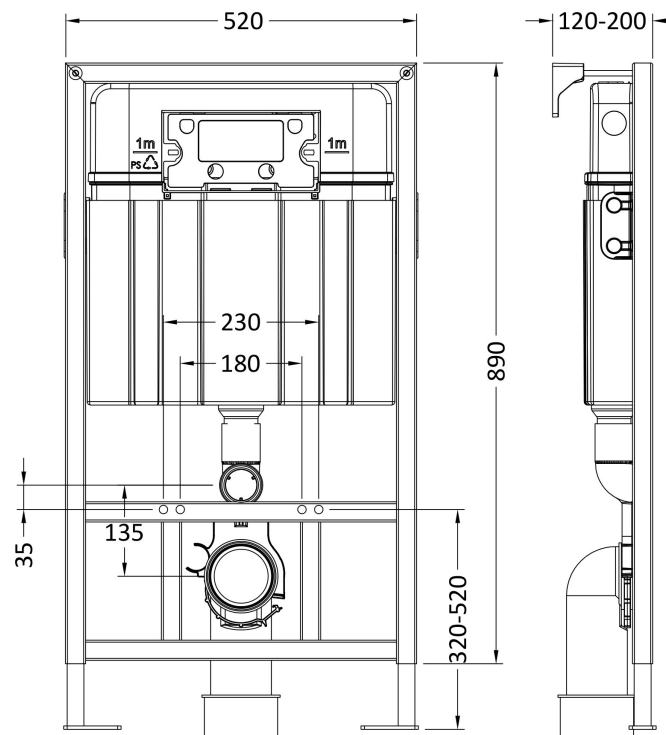

Packaging Dimensions

Height (mm):	290
Width (mm):	220
Depth (mm):	50
Gross Weight (kg):	0.5

Packaging Data

Box Colour:	Brown Cardboard Box
Box Qty:	1
Label Size:	100 x 50
Label Colour:	White Label
Label Qty:	2

Outer Box Dimensions (If Applicable)

Height (mm):	
Width (mm):	
Length (mm):	
Depth (mm):	
Gross Weight (kg):	0
Barcode:	5056211855262

Product Details

Country of Origin:	United Kingdom
Fitting Instruction:	No
CE & UKCA:	Yes
Product Material:	ABS
Heating Element Wattage:	Not Applicable
Colour/Finish:	Chrome
Product Diameter:	Not Applicable
Connection Size:	

Sales Code: XTY007A

Description: Mid Height Concealed Cistern Wall Frame

Product Dimensions

Length (mm):	
Width (mm):	520
Height (mm):	890
Depth (mm):	204
Nett Weight (kg):	11.36

Packaging Dimensions

Height (mm):	195
Width (mm):	510
Depth (mm):	850
Gross Weight (kg):	11.36

Packaging Data

Box Colour:	Brown Cardboard Box
Box Qty:	1
Label Size:	100 x 50
Label Colour:	White Label
Label Qty:	2

Outer Box Dimensions (If Applicable)

Height (mm):	
Width (mm):	
Length (mm):	
Depth (mm):	
Gross Weight (kg):	
Barcode:	5056678477311