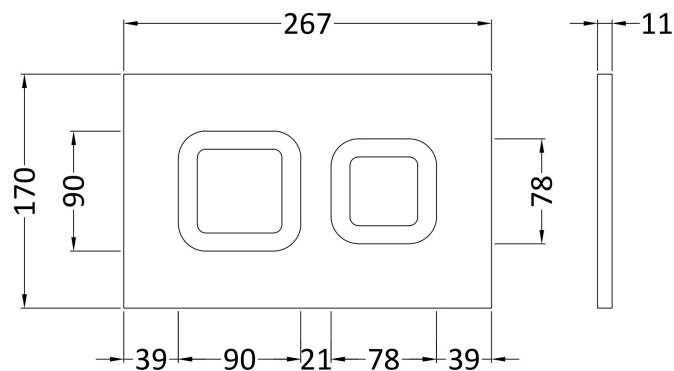

Sales Code: XTY007S

Description: Dual Flush Conc Cist Frame Square Plate

Packaging Details

Barcode: 5056678496350

Sales Code: XTY009PS

Description: Square Dual Flush Push Button

Product Dimensions

Length (mm):	
Width (mm):	267
Height (mm):	170
Depth (mm):	11
Nett Weight (kg):	0.5

Packaging Dimensions

Height (mm):	290
Width (mm):	220
Depth (mm):	50
Gross Weight (kg):	0.5

Packaging Data

Box Colour:	Brown Cardboard Box
Box Qty:	1
Label Size:	100 x 50
Label Colour:	White Label
Label Qty:	2

Outer Box Dimensions (If Applicable)

Height (mm):	
Width (mm):	
Length (mm):	
Depth (mm):	
Gross Weight (kg):	0
Barcode:	5056211855262

Product Details

Country of Origin:	United Kingdom
Fitting Instruction:	No
CE & UKCA:	Yes
Product Material:	ABS
Heating Element Wattage:	Not Applicable
Colour/Finish:	Chrome
Product Diameter:	Not Applicable
Connection Size:	

Sales Code: XTY007A

Description: Mid Height Concealed Cistern Wall Frame

Product Dimensions

Length (mm):	
Width (mm):	520
Height (mm):	890
Depth (mm):	204
Nett Weight (kg):	11.36

Packaging Dimensions

Height (mm):	195
Width (mm):	510
Depth (mm):	850
Gross Weight (kg):	11.36