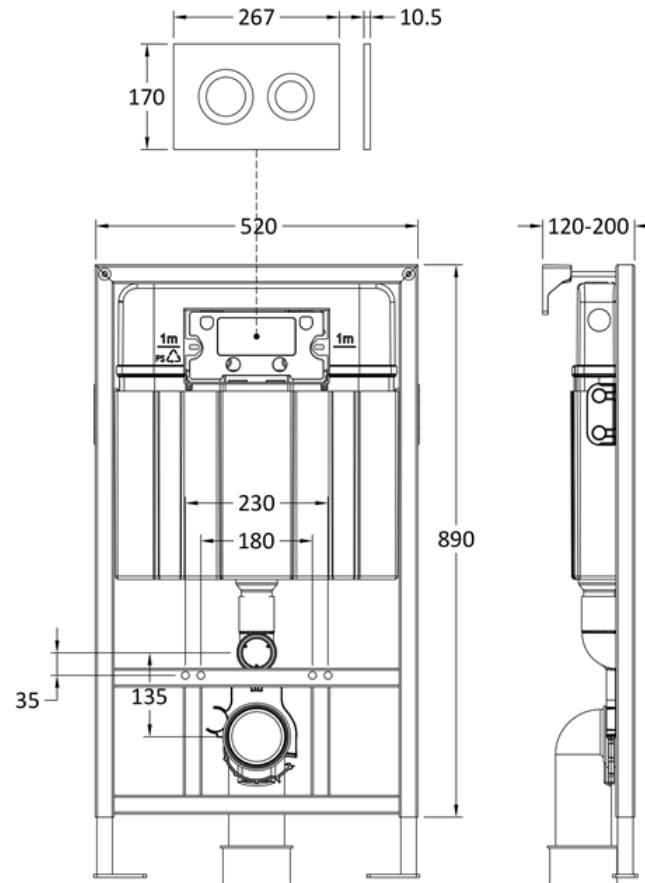

Sales Code: XTY007R

Description: Dual Flush Conc Cist Frame Round Plate

Packaging Details

Barcode: 5056678496343

Sales Code: XTY009PR

Description: Round Dual Flush Push Button

Product Dimensions

Length (mm):	
Width (mm):	267
Height (mm):	170
Depth (mm):	11
Nett Weight (kg):	0.5

Packaging Dimensions

Height (mm):	290
Width (mm):	220
Depth (mm):	50
Gross Weight (kg):	0.5

Packaging Data

Box Colour:	Brown Cardboard Box
Box Qty:	1
Label Size:	100 x 50
Label Colour:	White Label
Label Qty:	2

Outer Box Dimensions (If Applicable)

Height (mm):	
Width (mm):	
Length (mm):	
Depth (mm):	
Gross Weight (kg):	0
Barcode:	5056211855279

Product Details

Country of Origin:	United Kingdom
Fitting Instruction:	No
CE & UKCA:	Yes
Product Material:	ABS
Heating Element Wattage:	Not Applicable
Colour/Finish:	Chrome
Product Diameter:	Not Applicable
Connection Size:	

Sales Code: XTY007A

Description: Mid Height Concealed Cistern Wall Frame

Product Dimensions

Length (mm):	
Width (mm):	520
Height (mm):	890
Depth (mm):	204
Nett Weight (kg):	11.36

Packaging Dimensions

Height (mm):	195
Width (mm):	510
Depth (mm):	850
Gross Weight (kg):	11.36