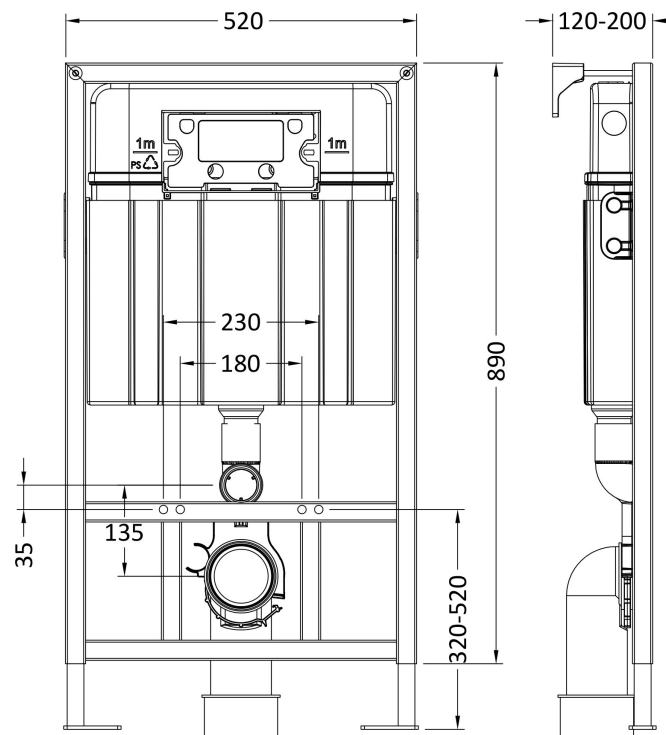

Packaging Dimensions

Height (mm):	290
Width (mm):	220
Depth (mm):	50
Gross Weight (kg):	0.5

Packaging Data

Box Colour:	Brown Cardboard Box
Box Qty:	1
Label Size:	100 x 50
Label Colour:	White Label
Label Qty:	2

Outer Box Dimensions (If Applicable)

Height (mm):	
Width (mm):	
Length (mm):	
Depth (mm):	
Gross Weight (kg):	0
Barcode:	5056211855279

Product Details

Country of Origin:	United Kingdom
Fitting Instruction:	No
CE & UKCA:	Yes
Product Material:	ABS
Heating Element Wattage:	Not Applicable
Colour/Finish:	Chrome
Product Diameter:	Not Applicable
Connection Size:	

Sales Code: XTY007A

Description: Mid Height Concealed Cistern Wall Frame

Product Dimensions

Length (mm):	
Width (mm):	520
Height (mm):	890
Depth (mm):	204
Nett Weight (kg):	11.36

Packaging Dimensions

Height (mm):	195
Width (mm):	510
Depth (mm):	850
Gross Weight (kg):	11.36

Packaging Data

Box Colour:	Brown Cardboard Box
Box Qty:	1
Label Size:	100 x 50
Label Colour:	White Label
Label Qty:	2

Outer Box Dimensions (If Applicable)

Height (mm):	
Width (mm):	
Length (mm):	
Depth (mm):	
Gross Weight (kg):	
Barcode:	5056678477311