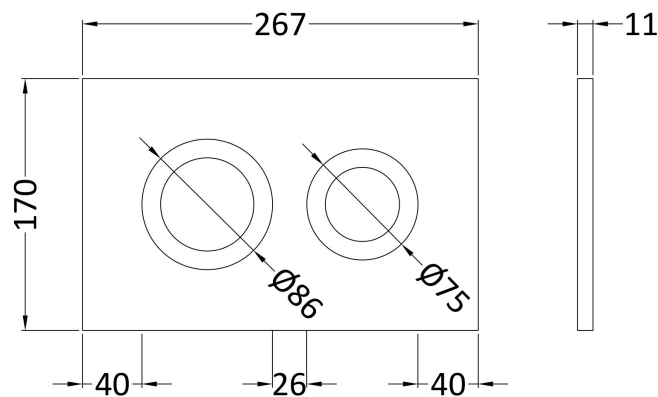

Sales Code: XTY007R

Description: Dual Flush Conc Cist Frame Round Plate

Packaging Details

Barcode: 5056678496343

Sales Code: XTY009PR

Description: Round Dual Flush Push Button

Product Dimensions

Length (mm):	
Width (mm):	267
Height (mm):	170
Depth (mm):	11
Nett Weight (kg):	0.5

Packaging Dimensions

Height (mm):	290
Width (mm):	220
Depth (mm):	50
Gross Weight (kg):	0.5

Packaging Data

Box Colour:	Brown Cardboard Box
Box Qty:	1
Label Size:	100 x 50
Label Colour:	White Label
Label Qty:	2

Outer Box Dimensions (If Applicable)

Height (mm):	
Width (mm):	
Length (mm):	
Depth (mm):	
Gross Weight (kg):	0
Barcode:	5056211855279

Product Details

Country of Origin:	United Kingdom
Fitting Instruction:	No
CE & UKCA:	Yes
Product Material:	ABS
Heating Element Wattage:	Not Applicable
Colour/Finish:	Chrome
Product Diameter:	Not Applicable
Connection Size:	

Sales Code: XTY007A

Description: Mid Height Concealed Cistern Wall Frame

Product Dimensions

Length (mm):	
Width (mm):	520
Height (mm):	890
Depth (mm):	204
Nett Weight (kg):	11.36

Packaging Dimensions

Height (mm):	195
Width (mm):	510
Depth (mm):	850
Gross Weight (kg):	11.36