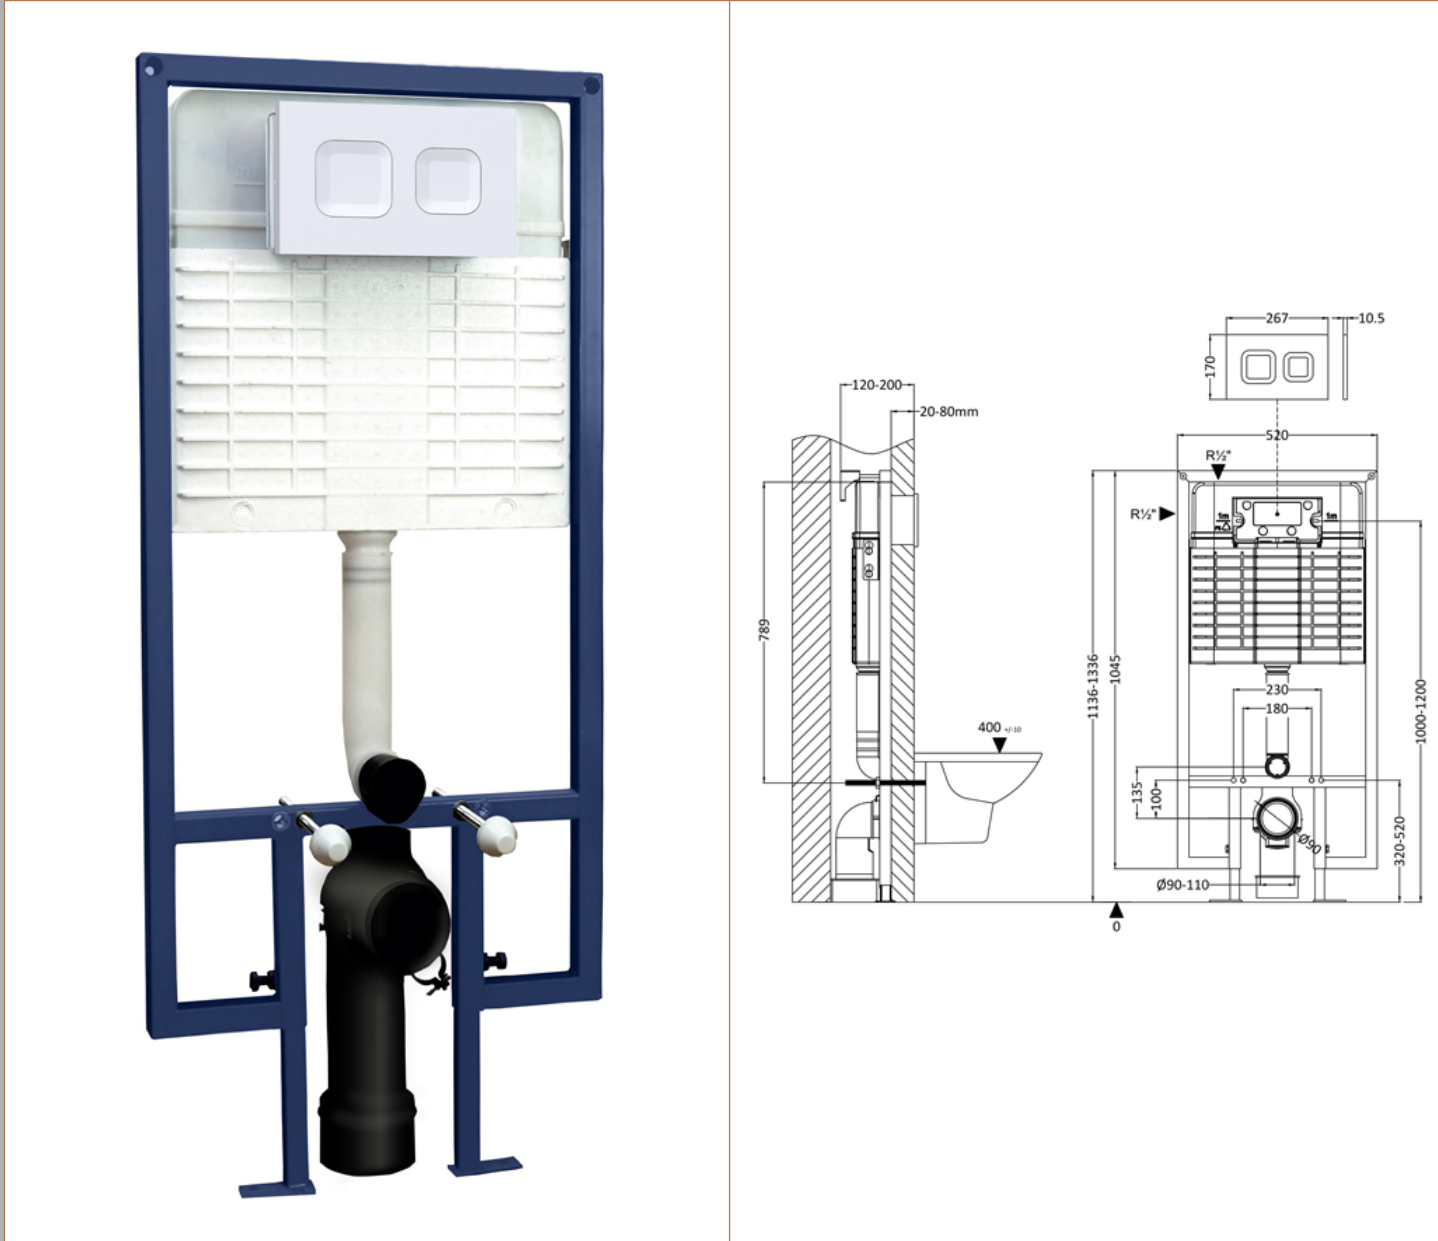

Sales Code: XTY109S

Description: Dual Flush Conc Cist Frame Square Plate

### Packaging Details

Barcode: 5056678460238

**Sales Code:** XTY009PS1

**Description:** Square Dual Flush Push Button White

**Product Dimensions**

Length (mm):	
Width (mm):	267
Height (mm):	170
Depth (mm):	11
Nett Weight (kg):	0.5

Sales Code: XTY009

Description: Dual Flush Concealed Cistern With Frame

### Product Dimensions

Length (mm):	
Width (mm):	520
Height (mm):	1136
Depth (mm):	204
Nett Weight (kg):	11.17