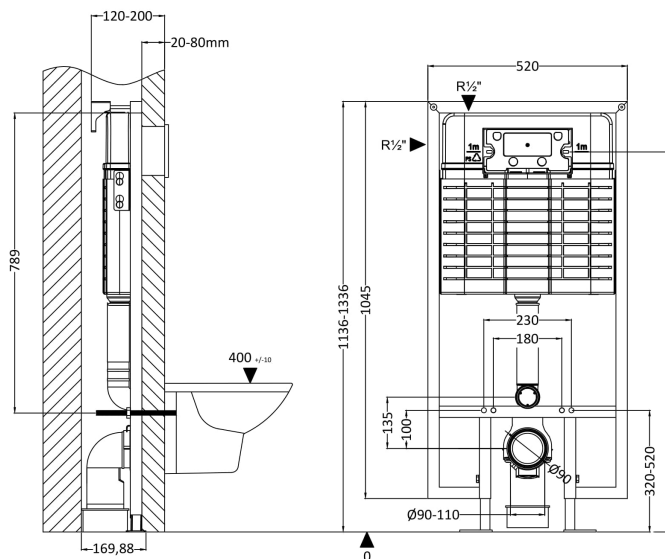

**Packaging Dimensions**

Height (mm):	290
Width (mm):	220
Depth (mm):	50
Gross Weight (kg):	0.5

**Packaging Data**

Box Colour:	Brown Cardboard Box
Box Qty:	1
Label Size:	100 x 50
Label Colour:	White Label
Label Qty:	2

**Outer Box Dimensions (If Applicable)**

Height (mm):	
Width (mm):	
Length (mm):	
Depth (mm):	
Gross Weight (kg):	0
Barcode:	5056678435472

**Product Details**

Country of Origin:	China
Fitting Instruction:	No
CE & UKCA:	Yes
Product Material:	Ss
Heating Element Wattage:	Not Applicable
Colour/Finish:	White
Product Diameter:	Not Applicable
Connection Size:	

### Product Dimensions

Length (mm):	
Width (mm):	520
Height (mm):	1136
Depth (mm):	204
Nett Weight (kg):	11.17

### Packaging Dimensions

Height (mm):	160
Width (mm):	560
Depth (mm):	1125
Gross Weight (kg):	11.17