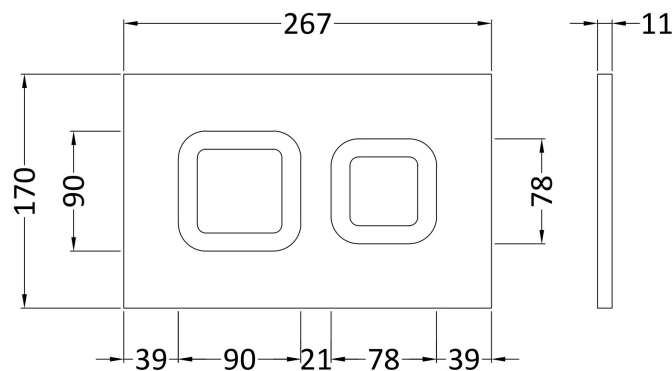

### Packaging Details

Barcode: 5056678460238

**Sales Code:** XTY009PS1

**Description:** Square Dual Flush Push Button White

**Product Dimensions**

Length (mm):	
Width (mm):	267
Height (mm):	170
Depth (mm):	11
Nett Weight (kg):	0.5

**Packaging Dimensions**

Height (mm):	290
Width (mm):	220
Depth (mm):	50
Gross Weight (kg):	0.5

**Packaging Data**

Box Colour:	Brown Cardboard Box
Box Qty:	1
Label Size:	100 x 50
Label Colour:	White Label
Label Qty:	2

**Outer Box Dimensions (If Applicable)**

Height (mm):	
Width (mm):	
Length (mm):	
Depth (mm):	
Gross Weight (kg):	0
Barcode:	5056678435472

**Product Details**

Country of Origin:	China
Fitting Instruction:	No
CE & UKCA:	Yes
Product Material:	Ss
Heating Element Wattage:	Not Applicable
Colour/Finish:	White
Product Diameter:	Not Applicable
Connection Size:	

### Product Dimensions

Length (mm):	
Width (mm):	520
Height (mm):	1136
Depth (mm):	204
Nett Weight (kg):	11.17