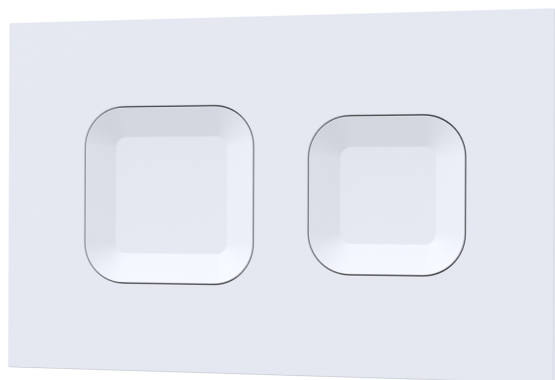

Sales Code: XTY109S

Description: Dual Flush Conc Cist Frame Square Plate

### Packaging Details

Barcode: 5056678460238

**Sales Code:** XTY009PS1

**Description:** Square Dual Flush Push Button White

**Product Dimensions**

Length (mm):	
Width (mm):	267
Height (mm):	170
Depth (mm):	11
Nett Weight (kg):	0.5

**Outer Box Dimensions (If Applicable)**

Height (mm):	
Width (mm):	
Length (mm):	
Depth (mm):	
Gross Weight (kg):	0
Barcode:	5056678435472

**Product Details**

Country of Origin:	China
Fitting Instruction:	No
CE & UKCA:	Yes
Product Material:	Ss
Heating Element Wattage:	Not Applicable
Colour/Finish:	White
Product Diameter:	Not Applicable
Connection Size:	

### Product Dimensions

Length (mm):	
Width (mm):	520
Height (mm):	1136
Depth (mm):	204
Nett Weight (kg):	11.17