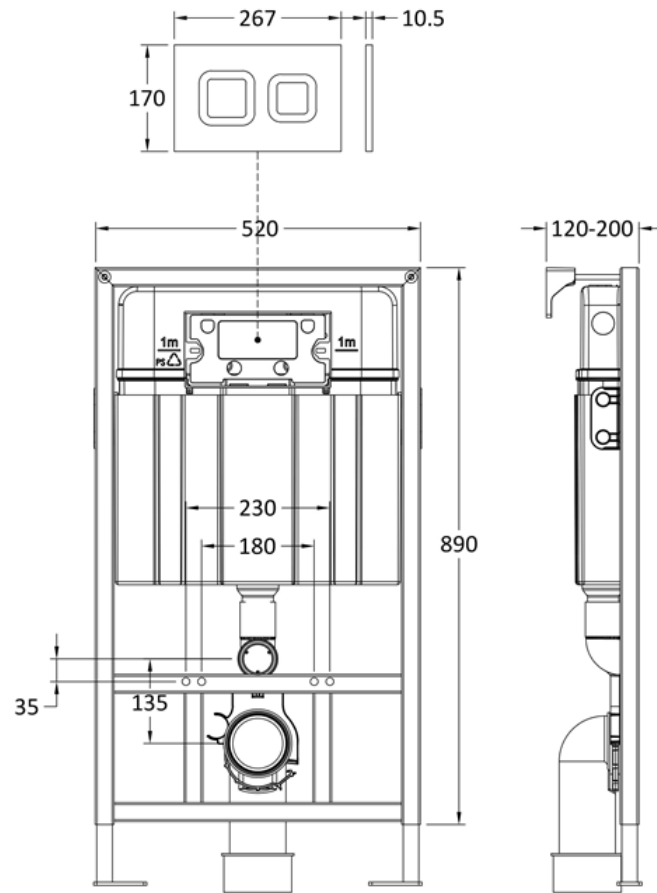

Sales Code: XTY807S

Description: Dual Flush Conc Cist Frame Square Plate

Packaging Details

Barcode: 5056678479193