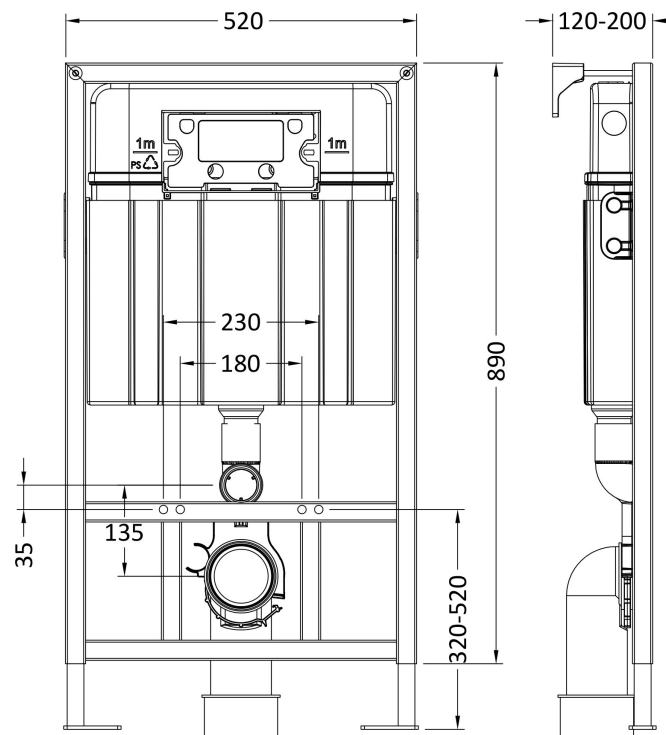

### Product Dimensions

Length (mm):	
Width (mm):	267
Height (mm):	170
Depth (mm):	11
Nett Weight (kg):	0.5

### Outer Box Dimensions (If Applicable)

Height (mm):	
Width (mm):	
Length (mm):	
Depth (mm):	
Gross Weight (kg):	0
Barcode:	5056678459706

### Product Dimensions

Length (mm):	
Width (mm):	520
Height (mm):	890
Depth (mm):	204
Nett Weight (kg):	11.36

### Packaging Dimensions

Height (mm):	195
Width (mm):	510
Depth (mm):	850
Gross Weight (kg):	11.36