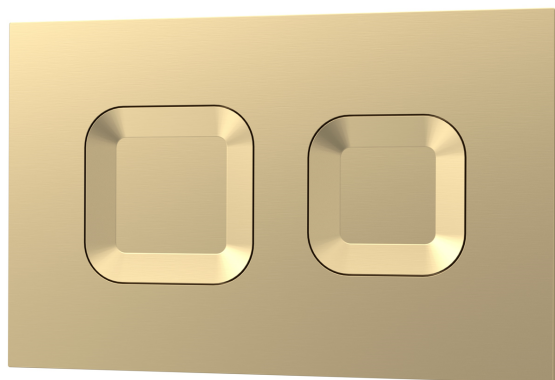

Sales Code: XTY807S

Description: Dual Flush Conc Cist Frame Square Plate

### Packaging Details

Barcode: 5056678479193

**Sales Code:** XTY009PS8

**Description:** Square Dual Flush Push Button Brass

### Product Dimensions

Length (mm):	
Width (mm):	267
Height (mm):	170
Depth (mm):	11
Nett Weight (kg):	0.5

Sales Code: XTY007A

Description: Mid Height Concealed Cistern Wall Frame