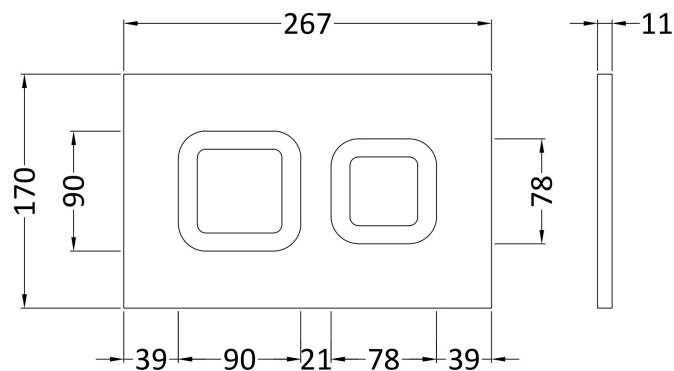

### Product Dimensions

Length (mm):	
Width (mm):	267
Height (mm):	170
Depth (mm):	11
Nett Weight (kg):	0.5

### Packaging Dimensions

Height (mm):	290
Width (mm):	220
Depth (mm):	50
Gross Weight (kg):	0.5

### Product Dimensions

Length (mm):	
Width (mm):	520
Height (mm):	890
Depth (mm):	204
Nett Weight (kg):	11.36

### Packaging Dimensions

Height (mm):	195
Width (mm):	510
Depth (mm):	850
Gross Weight (kg):	11.36