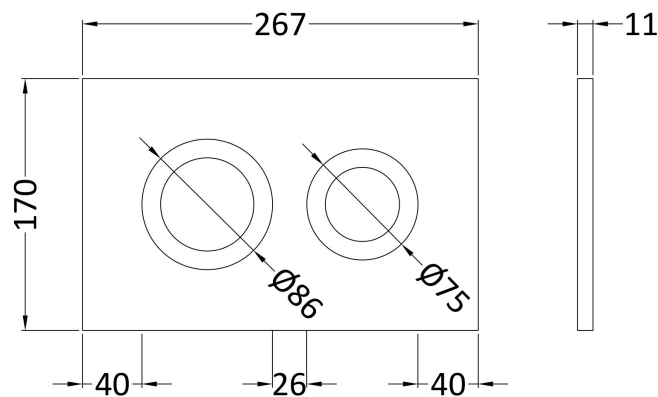

Sales Code: XTY807R

Description: Dual Flush Conc Cist Frame Round Plate

Packaging Details

Barcode: 5056678479162

Sales Code: XTY009PR8

Description: Round Dual Flush Push Button Brass

Product Dimensions

Length (mm):	
Width (mm):	267
Height (mm):	170
Depth (mm):	11
Nett Weight (kg):	0.5

Packaging Dimensions

Height (mm):	290
Width (mm):	220
Depth (mm):	50
Gross Weight (kg):	0.5

Packaging Data

Box Colour:	Brown Cardboard Box
Box Qty:	1
Label Size:	100 x 50
Label Colour:	White Label
Label Qty:	2

Outer Box Dimensions (If Applicable)

Height (mm):	
Width (mm):	
Length (mm):	
Depth (mm):	
Gross Weight (kg):	0
Barcode:	5056678459713

Product Details

Country of Origin:	China
Fitting Instruction:	No
CE & UKCA:	Yes
Product Material:	ABS
Heating Element Wattage:	Not Applicable
Colour/Finish:	Brushed Brass
Product Diameter:	Not Applicable
Connection Size:	

Sales Code: XTY007A

Description: Mid Height Concealed Cistern Wall Frame

Product Dimensions

Length (mm):	
Width (mm):	520
Height (mm):	890
Depth (mm):	204
Nett Weight (kg):	11.36

Packaging Dimensions

Height (mm):	195
Width (mm):	510
Depth (mm):	850
Gross Weight (kg):	11.36