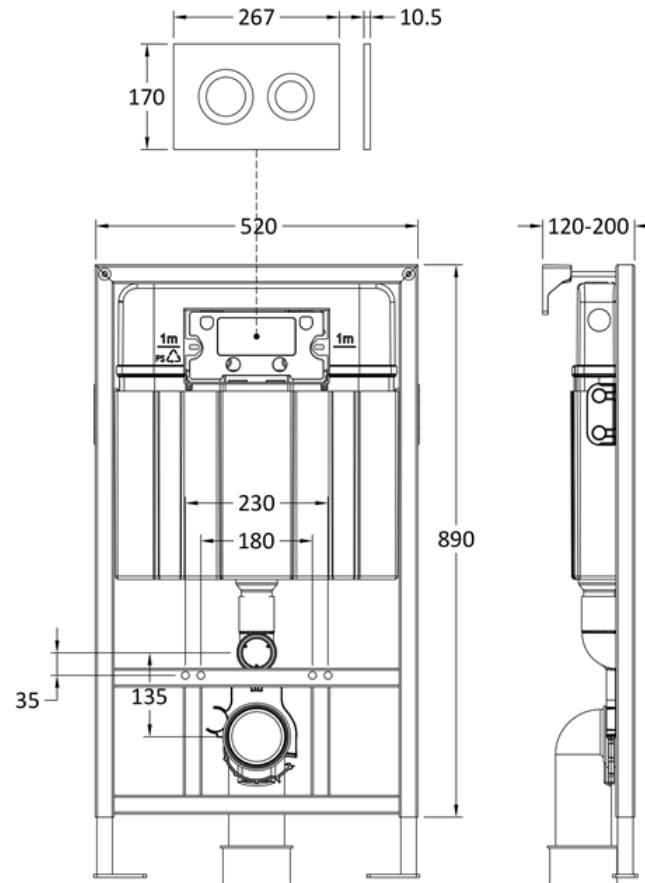

Sales Code: XTY807R

Description: Dual Flush Conc Cist Frame Round Plate

Packaging Details

Barcode: 5056678479162

Sales Code: XTY009PR8

Description: Round Dual Flush Push Button Brass

Product Dimensions

Length (mm):	
Width (mm):	267
Height (mm):	170
Depth (mm):	11
Nett Weight (kg):	0.5

Packaging Dimensions

Height (mm):	290
Width (mm):	220
Depth (mm):	50
Gross Weight (kg):	0.5

Packaging Data

Box Colour:	Brown Cardboard Box
Box Qty:	1
Label Size:	100 x 50
Label Colour:	White Label
Label Qty:	2

Outer Box Dimensions (If Applicable)

Height (mm):	
Width (mm):	
Length (mm):	
Depth (mm):	
Gross Weight (kg):	0
Barcode:	5056678459713

Product Details

Country of Origin:	China
Fitting Instruction:	No
CE & UKCA:	Yes
Product Material:	ABS
Heating Element Wattage:	Not Applicable
Colour/Finish:	Brushed Brass
Product Diameter:	Not Applicable
Connection Size:	

Sales Code: XTY007A

Description: Mid Height Concealed Cistern Wall Frame

Product Dimensions

Length (mm):	
Width (mm):	520
Height (mm):	890
Depth (mm):	204
Nett Weight (kg):	11.36

Packaging Dimensions

Height (mm):	195
Width (mm):	510
Depth (mm):	850
Gross Weight (kg):	11.36