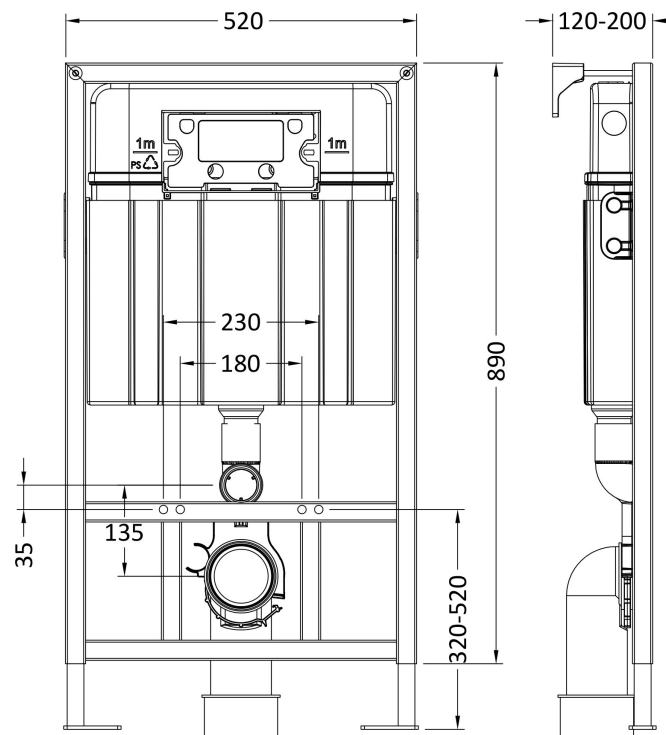

Packaging Dimensions

Height (mm):	290
Width (mm):	220
Depth (mm):	50
Gross Weight (kg):	0.5

Packaging Data

Box Colour:	Brown Cardboard Box
Box Qty:	1
Label Size:	100 x 50
Label Colour:	White Label
Label Qty:	2

Outer Box Dimensions (If Applicable)

Height (mm):	
Width (mm):	
Length (mm):	
Depth (mm):	
Gross Weight (kg):	0
Barcode:	5056678459713

Product Details

Country of Origin:	China
Fitting Instruction:	No
CE & UKCA:	Yes
Product Material:	ABS
Heating Element Wattage:	Not Applicable
Colour/Finish:	Brushed Brass
Product Diameter:	Not Applicable
Connection Size:	

Sales Code: XTY007A

Description: Mid Height Concealed Cistern Wall Frame

Product Dimensions

Length (mm):	
Width (mm):	520
Height (mm):	890
Depth (mm):	204
Nett Weight (kg):	11.36

Packaging Dimensions

Height (mm):	195
Width (mm):	510
Depth (mm):	850
Gross Weight (kg):	11.36

Packaging Data

Box Colour:	Brown Cardboard Box
Box Qty:	1
Label Size:	100 x 50
Label Colour:	White Label
Label Qty:	2

Outer Box Dimensions (If Applicable)

Height (mm):	
Width (mm):	
Length (mm):	
Depth (mm):	
Gross Weight (kg):	
Barcode:	5056678477311