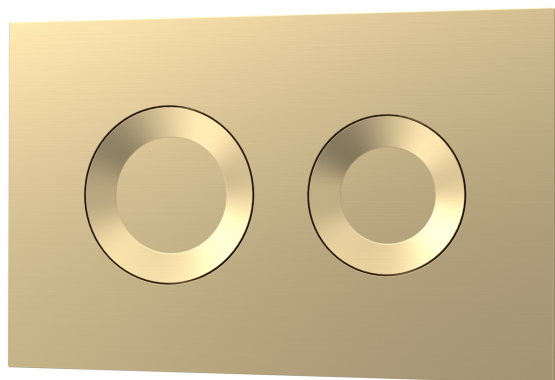

Sales Code: XTY807R

Description: Dual Flush Conc Cist Frame Round Plate

Packaging Details

Barcode: 5056678479162

Sales Code: XTY009PR8

Description: Round Dual Flush Push Button Brass

Product Dimensions

Length (mm):	
Width (mm):	267
Height (mm):	170
Depth (mm):	11
Nett Weight (kg):	0.5

Packaging Dimensions

Height (mm):	290
Width (mm):	220
Depth (mm):	50
Gross Weight (kg):	0.5

Packaging Data

Box Colour:	Brown Cardboard Box
Box Qty:	1
Label Size:	100 x 50
Label Colour:	White Label
Label Qty:	2

Outer Box Dimensions (If Applicable)

Height (mm):	
Width (mm):	
Length (mm):	
Depth (mm):	
Gross Weight (kg):	0
Barcode:	5056678459713

Product Details

Country of Origin:	China
Fitting Instruction:	No
CE & UKCA:	Yes
Product Material:	ABS
Heating Element Wattage:	Not Applicable
Colour/Finish:	Brushed Brass
Product Diameter:	Not Applicable
Connection Size:	

Sales Code: XTY007A

Description: Mid Height Concealed Cistern Wall Frame

Product Dimensions

Length (mm):	
Width (mm):	520
Height (mm):	890
Depth (mm):	204
Nett Weight (kg):	11.36

Packaging Dimensions

Height (mm):	195
Width (mm):	510
Depth (mm):	850
Gross Weight (kg):	11.36