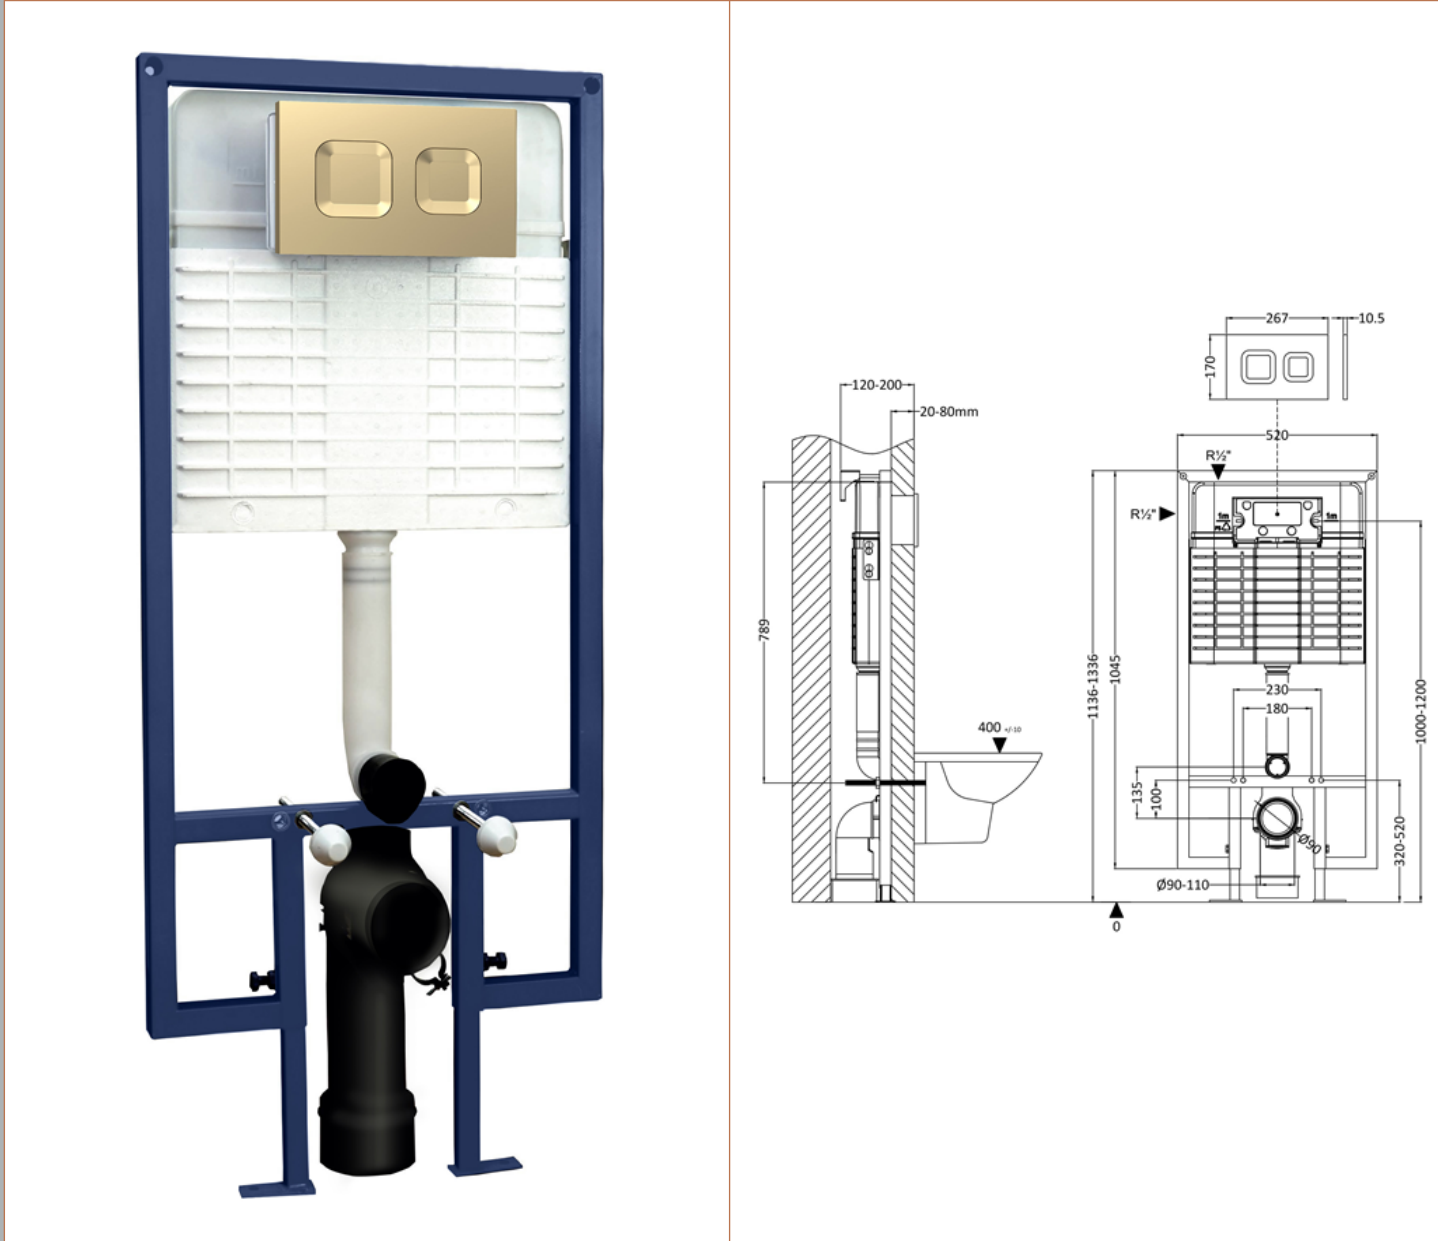

Sales Code: XTY809S

Description: Dual Flush Conc Cist Frame Square Plate

Packaging Details

Barcode: 5056678460252

Sales Code: XTY009PS8

Description: Square Dual Flush Push Button Brass

Product Dimensions

Length (mm):	
Width (mm):	267
Height (mm):	170
Depth (mm):	11
Nett Weight (kg):	0.5

Packaging Dimensions

Height (mm):	290
Width (mm):	220
Depth (mm):	50
Gross Weight (kg):	0.5

Packaging Data

Box Colour:	Brown Cardboard Box
Box Qty:	1
Label Size:	100 x 50
Label Colour:	White Label
Label Qty:	2

Outer Box Dimensions (If Applicable)

Height (mm):	
Width (mm):	
Length (mm):	
Depth (mm):	
Gross Weight (kg):	0
Barcode:	5056678459706

Product Details

Country of Origin:	China
Fitting Instruction:	No
CE & UKCA:	Yes
Product Material:	ABS
Heating Element Wattage:	Not Applicable
Colour/Finish:	Brushed Brass
Product Diameter:	Not Applicable
Connection Size:	

Sales Code: XTY009

Description: Dual Flush Concealed Cistern With Frame

Product Dimensions

Length (mm):	
Width (mm):	520
Height (mm):	1136
Depth (mm):	204
Nett Weight (kg):	11.17

Packaging Dimensions

Height (mm):	160
Width (mm):	560
Depth (mm):	1125
Gross Weight (kg):	11.17