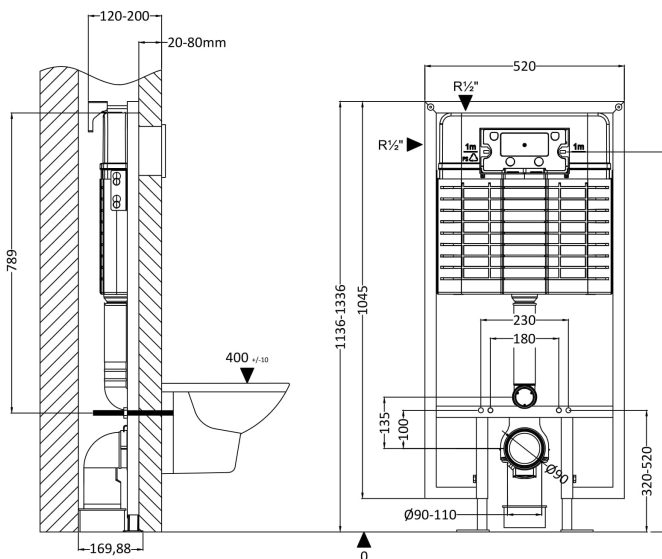

Packaging Dimensions

Height (mm):	290
Width (mm):	220
Depth (mm):	50
Gross Weight (kg):	0.5

Packaging Data

Box Colour:	Brown Cardboard Box
Box Qty:	1
Label Size:	100 x 50
Label Colour:	White Label
Label Qty:	2

Outer Box Dimensions (If Applicable)

Height (mm):	
Width (mm):	
Length (mm):	
Depth (mm):	
Gross Weight (kg):	0
Barcode:	5056678459706

Product Details

Country of Origin:	China
Fitting Instruction:	No
CE & UKCA:	Yes
Product Material:	ABS
Heating Element Wattage:	Not Applicable
Colour/Finish:	Brushed Brass
Product Diameter:	Not Applicable
Connection Size:	

Sales Code: XTY009

Description: Dual Flush Concealed Cistern With Frame

Product Dimensions

Length (mm):	
Width (mm):	520
Height (mm):	1136
Depth (mm):	204
Nett Weight (kg):	11.17

Packaging Dimensions

Height (mm):	160
Width (mm):	560
Depth (mm):	1125
Gross Weight (kg):	11.17

Packaging Data

Box Colour:	Brown Cardboard Box
Box Qty:	1
Label Size:	100 x 50
Label Colour:	White Label
Label Qty:	2

Outer Box Dimensions (If Applicable)

Height (mm):	
Width (mm):	
Length (mm):	
Depth (mm):	
Gross Weight (kg):	0
Barcode:	5056211854319