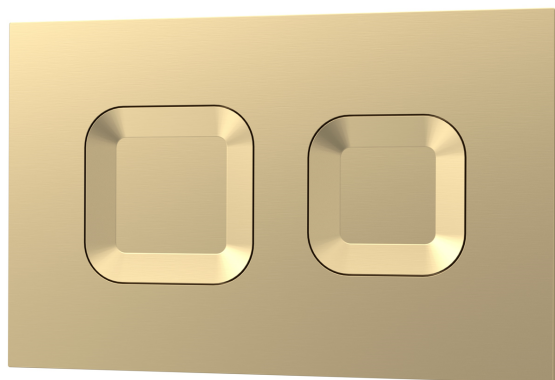

Sales Code: XTY809S

Description: Dual Flush Conc Cist Frame Square Plate

Packaging Details

Barcode: 5056678460252

Sales Code: XTY009PS8

Description: Square Dual Flush Push Button Brass

Product Dimensions

Length (mm):	
Width (mm):	267
Height (mm):	170
Depth (mm):	11
Nett Weight (kg):	0.5

Packaging Dimensions

Height (mm):	290
Width (mm):	220
Depth (mm):	50
Gross Weight (kg):	0.5

Packaging Data

Box Colour:	Brown Cardboard Box
Box Qty:	1
Label Size:	100 x 50
Label Colour:	White Label
Label Qty:	2

Outer Box Dimensions (If Applicable)

Height (mm):	
Width (mm):	
Length (mm):	
Depth (mm):	
Gross Weight (kg):	0
Barcode:	5056678459706

Product Details

Country of Origin:	China
Fitting Instruction:	No
CE & UKCA:	Yes
Product Material:	ABS
Heating Element Wattage:	Not Applicable
Colour/Finish:	Brushed Brass
Product Diameter:	Not Applicable
Connection Size:	

Sales Code: XTY009

Description: Dual Flush Concealed Cistern With Frame

Product Dimensions

Length (mm):	
Width (mm):	520
Height (mm):	1136
Depth (mm):	204
Nett Weight (kg):	11.17

Packaging Dimensions

Height (mm):	160
Width (mm):	560
Depth (mm):	1125
Gross Weight (kg):	11.17