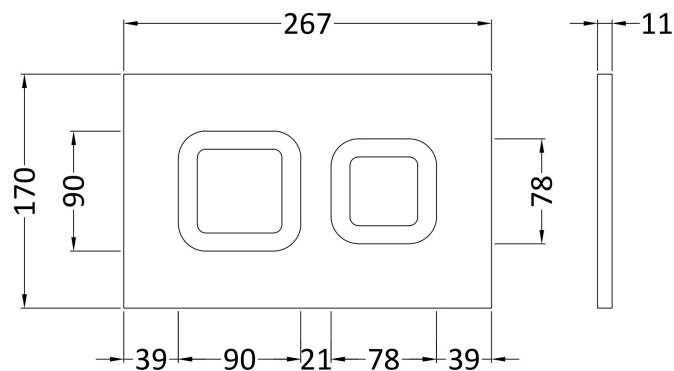

Sales Code: XTY809S

Description: Dual Flush Conc Cist Frame Square Plate

Packaging Details

Barcode: 5056678460252

Sales Code: XTY009PS8

Description: Square Dual Flush Push Button Brass

Product Dimensions

Length (mm):	
Width (mm):	267
Height (mm):	170
Depth (mm):	11
Nett Weight (kg):	0.5

Packaging Dimensions

Height (mm):	290
Width (mm):	220
Depth (mm):	50
Gross Weight (kg):	0.5

Packaging Data

Box Colour:	Brown Cardboard Box
Box Qty:	1
Label Size:	100 x 50
Label Colour:	White Label
Label Qty:	2

Outer Box Dimensions (If Applicable)

Height (mm):	
Width (mm):	
Length (mm):	
Depth (mm):	
Gross Weight (kg):	0
Barcode:	5056678459706

Product Details

Country of Origin:	China
Fitting Instruction:	No
CE & UKCA:	Yes
Product Material:	ABS
Heating Element Wattage:	Not Applicable
Colour/Finish:	Brushed Brass
Product Diameter:	Not Applicable
Connection Size:	

Sales Code: XTY009

Description: Dual Flush Concealed Cistern With Frame

Product Dimensions

Length (mm):	
Width (mm):	520
Height (mm):	1136
Depth (mm):	204
Nett Weight (kg):	11.17

Packaging Dimensions

Height (mm):	160
Width (mm):	560
Depth (mm):	1125
Gross Weight (kg):	11.17