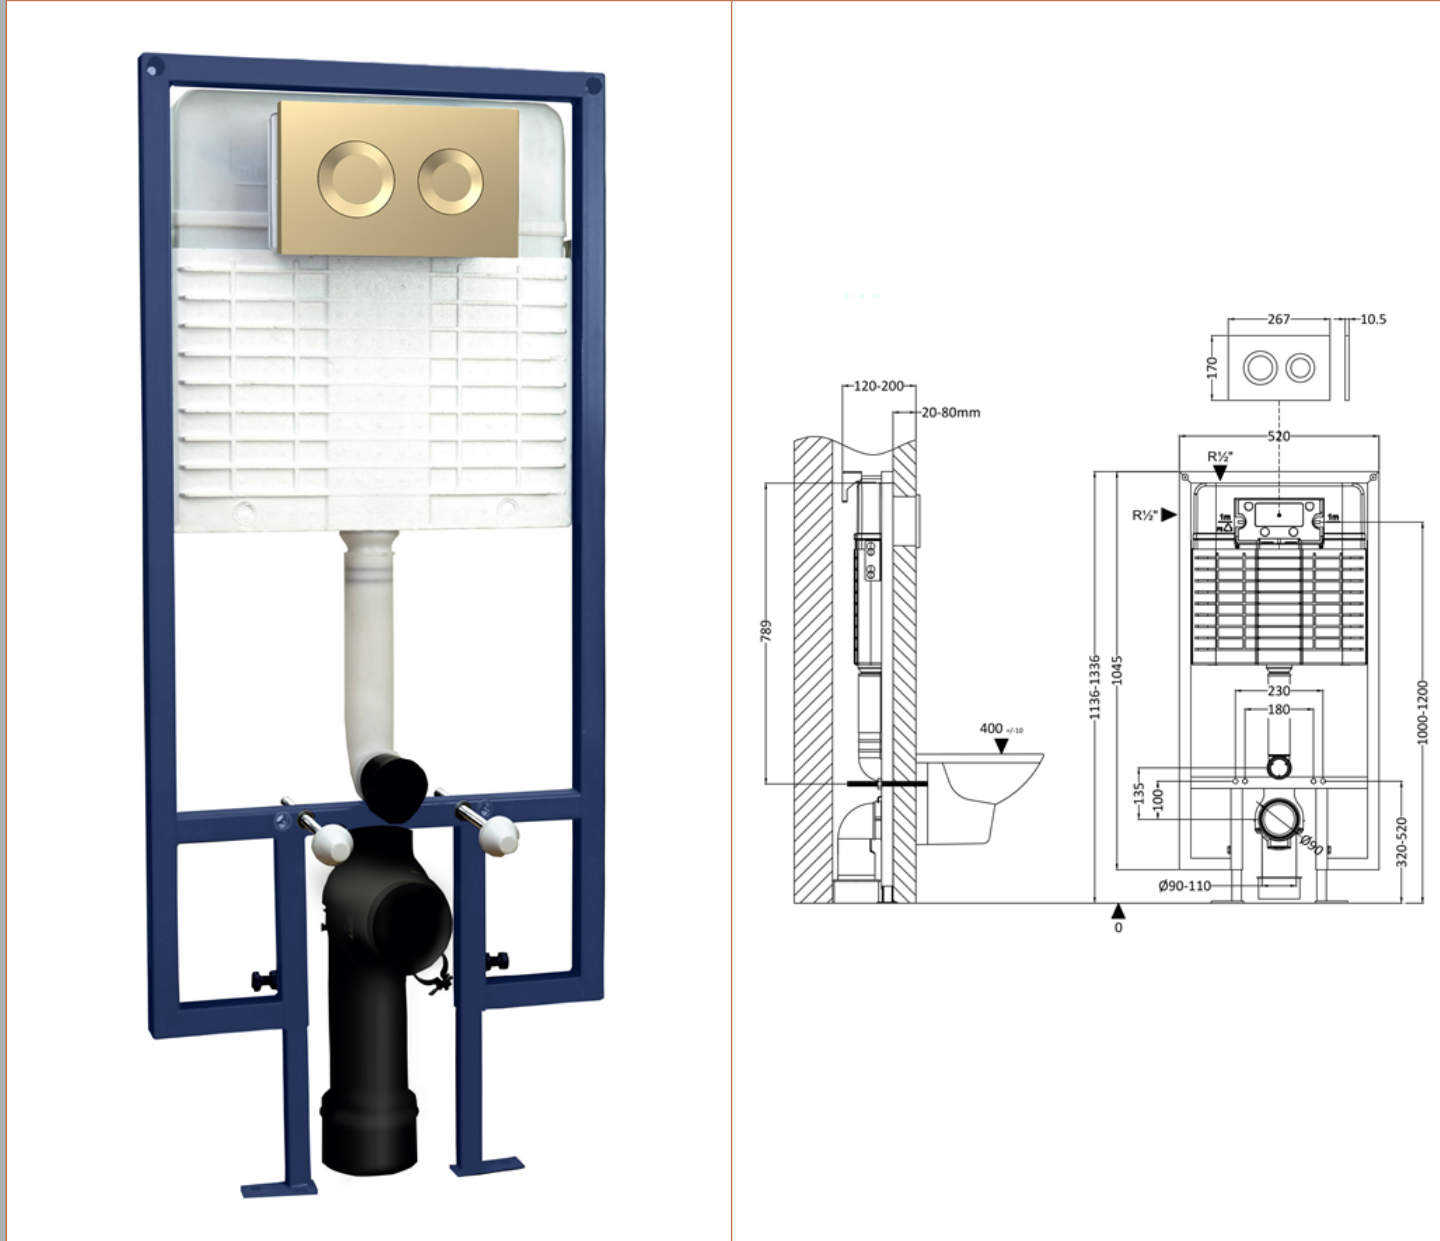

Sales Code: XTY809R

Description: Dual Flush Conc Cist Frame Round Plate

Packaging Details

Barcode: 5056678460221

Sales Code: XTY009PR8

Description: Round Dual Flush Push Button Brass

Product Dimensions

Length (mm):	
Width (mm):	267
Height (mm):	170
Depth (mm):	11
Nett Weight (kg):	0.5

Packaging Dimensions

Height (mm):	290
Width (mm):	220
Depth (mm):	50
Gross Weight (kg):	0.5

Packaging Data

Box Colour:	Brown Cardboard Box
Box Qty:	1
Label Size:	100 x 50
Label Colour:	White Label
Label Qty:	2

Outer Box Dimensions (If Applicable)

Height (mm):	
Width (mm):	
Length (mm):	
Depth (mm):	
Gross Weight (kg):	0
Barcode:	5056678459713

Product Details

Country of Origin:	China
Fitting Instruction:	No
CE & UKCA:	Yes
Product Material:	ABS
Heating Element Wattage:	Not Applicable
Colour/Finish:	Brushed Brass
Product Diameter:	Not Applicable
Connection Size:	

Sales Code: XTY009

Description: Dual Flush Concealed Cistern With Frame

Product Dimensions

Length (mm):	
Width (mm):	520
Height (mm):	1136
Depth (mm):	204
Nett Weight (kg):	11.17

Packaging Dimensions

Height (mm):	160
Width (mm):	560
Depth (mm):	1125
Gross Weight (kg):	11.17