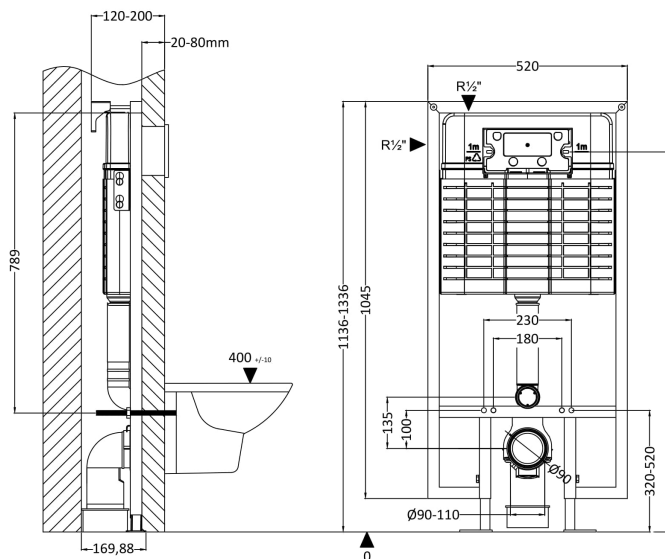

Packaging Dimensions

Height (mm):	290
Width (mm):	220
Depth (mm):	50
Gross Weight (kg):	0.5

Packaging Data

Box Colour:	Brown Cardboard Box
Box Qty:	1
Label Size:	100 x 50
Label Colour:	White Label
Label Qty:	2

Outer Box Dimensions (If Applicable)

Height (mm):	
Width (mm):	
Length (mm):	
Depth (mm):	
Gross Weight (kg):	0
Barcode:	5056678459713

Product Details

Country of Origin:	China
Fitting Instruction:	No
CE & UKCA:	Yes
Product Material:	ABS
Heating Element Wattage:	Not Applicable
Colour/Finish:	Brushed Brass
Product Diameter:	Not Applicable
Connection Size:	

Sales Code: XTY009

Description: Dual Flush Concealed Cistern With Frame

Product Dimensions

Length (mm):	
Width (mm):	520
Height (mm):	1136
Depth (mm):	204
Nett Weight (kg):	11.17

Packaging Dimensions

Height (mm):	160
Width (mm):	560
Depth (mm):	1125
Gross Weight (kg):	11.17

Packaging Data

Box Colour:	Brown Cardboard Box
Box Qty:	1
Label Size:	100 x 50
Label Colour:	White Label
Label Qty:	2

Outer Box Dimensions (If Applicable)

Height (mm):	
Width (mm):	
Length (mm):	
Depth (mm):	
Gross Weight (kg):	0
Barcode:	5056211854319