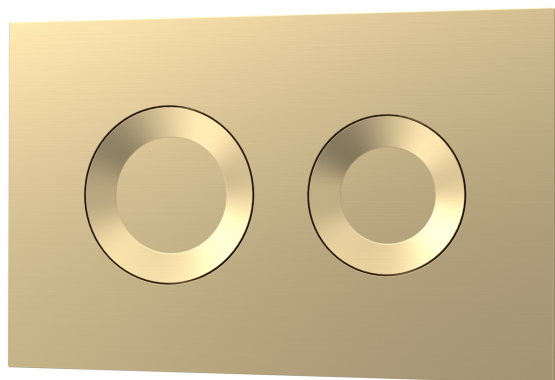

Sales Code: XTY809R

Description: Dual Flush Conc Cist Frame Round Plate

Packaging Details

Barcode: 5056678460221

Sales Code: XTY009PR8

Description: Round Dual Flush Push Button Brass

Product Dimensions

Length (mm):	
Width (mm):	267
Height (mm):	170
Depth (mm):	11
Nett Weight (kg):	0.5

Packaging Dimensions

Height (mm):	290
Width (mm):	220
Depth (mm):	50
Gross Weight (kg):	0.5

Packaging Data

Box Colour:	Brown Cardboard Box
Box Qty:	1
Label Size:	100 x 50
Label Colour:	White Label
Label Qty:	2

Outer Box Dimensions (If Applicable)

Height (mm):	
Width (mm):	
Length (mm):	
Depth (mm):	
Gross Weight (kg):	0
Barcode:	5056678459713

Product Details

Country of Origin:	China
Fitting Instruction:	No
CE & UKCA:	Yes
Product Material:	ABS
Heating Element Wattage:	Not Applicable
Colour/Finish:	Brushed Brass
Product Diameter:	Not Applicable
Connection Size:	

Sales Code: XTY009

Description: Dual Flush Concealed Cistern With Frame

Product Dimensions

Length (mm):	
Width (mm):	520
Height (mm):	1136
Depth (mm):	204
Nett Weight (kg):	11.17

Packaging Dimensions

Height (mm):	160
Width (mm):	560
Depth (mm):	1125
Gross Weight (kg):	11.17