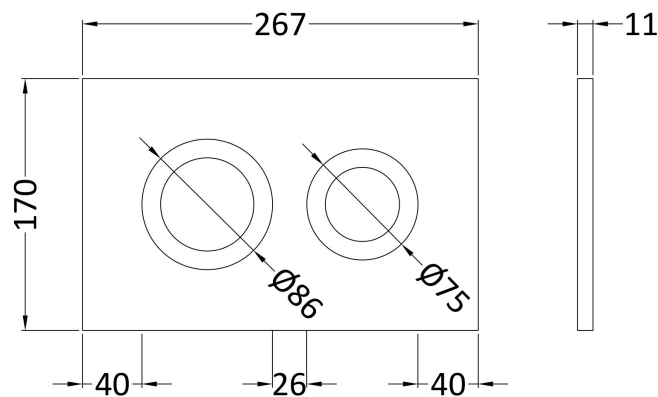

Sales Code: XTY809R

Description: Dual Flush Conc Cist Frame Round Plate

Packaging Details

Barcode: 5056678460221

Sales Code: XTY009PR8

Description: Round Dual Flush Push Button Brass

Product Dimensions

Length (mm):	
Width (mm):	267
Height (mm):	170
Depth (mm):	11
Nett Weight (kg):	0.5

Packaging Dimensions

Height (mm):	290
Width (mm):	220
Depth (mm):	50
Gross Weight (kg):	0.5

Packaging Data

Box Colour:	Brown Cardboard Box
Box Qty:	1
Label Size:	100 x 50
Label Colour:	White Label
Label Qty:	2

Outer Box Dimensions (If Applicable)

Height (mm):	
Width (mm):	
Length (mm):	
Depth (mm):	
Gross Weight (kg):	0
Barcode:	5056678459713

Product Details

Country of Origin:	China
Fitting Instruction:	No
CE & UKCA:	Yes
Product Material:	ABS
Heating Element Wattage:	Not Applicable
Colour/Finish:	Brushed Brass
Product Diameter:	Not Applicable
Connection Size:	

Sales Code: XTY009

Description: Dual Flush Concealed Cistern With Frame

Product Dimensions

Length (mm):	
Width (mm):	520
Height (mm):	1136
Depth (mm):	204
Nett Weight (kg):	11.17

Packaging Dimensions

Height (mm):	160
Width (mm):	560
Depth (mm):	1125
Gross Weight (kg):	11.17