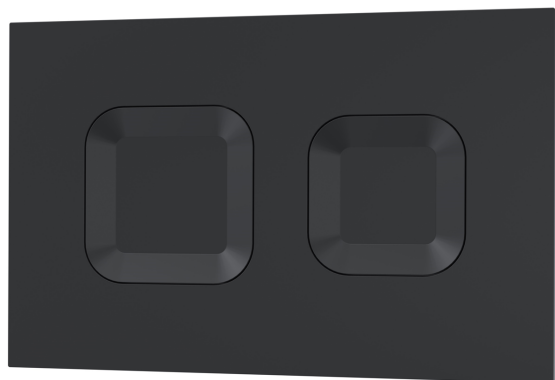

Sales Code: XTY407S

Description: Dual Flush Conc Cist Frame Square Plate

Packaging Details

Barcode: 5056678479186

Sales Code: XTY009PS4

Description: Square Dual Flush Push Button Black

Product Dimensions

Length (mm):	
Width (mm):	267
Height (mm):	170
Depth (mm):	11
Nett Weight (kg):	0.5

Packaging Dimensions

Height (mm):	290
Width (mm):	220
Depth (mm):	50
Gross Weight (kg):	0.5

Packaging Data

Box Colour:	Brown Cardboard Box
Box Qty:	1
Label Size:	100 x 50
Label Colour:	White Label
Label Qty:	2

Outer Box Dimensions (If Applicable)

Height (mm):	
Width (mm):	
Length (mm):	
Depth (mm):	
Gross Weight (kg):	0
Barcode:	5056678435489

Product Details

Country of Origin:	China
Fitting Instruction:	No
CE & UKCA:	Yes
Product Material:	ABS
Heating Element Wattage:	Not Applicable
Colour/Finish:	Black
Product Diameter:	Not Applicable
Connection Size:	

Sales Code: XTY007A

Description: Mid Height Concealed Cistern Wall Frame

Product Dimensions

Length (mm):	
Width (mm):	520
Height (mm):	890
Depth (mm):	204
Nett Weight (kg):	11.36

Packaging Dimensions

Height (mm):	195
Width (mm):	510
Depth (mm):	850
Gross Weight (kg):	11.36