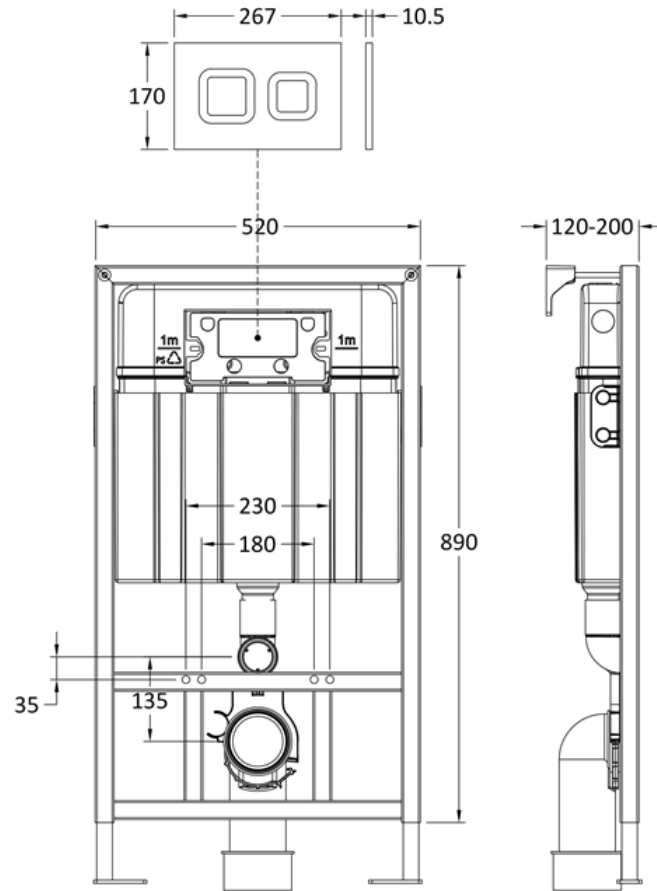

Sales Code: XTY407S

Description: Dual Flush Conc Cist Frame Square Plate

Packaging Details

Barcode: 5056678479186

Sales Code: XTY009PS4

Description: Square Dual Flush Push Button Black

Product Dimensions

Length (mm):	
Width (mm):	267
Height (mm):	170
Depth (mm):	11
Nett Weight (kg):	0.5

Packaging Dimensions

Height (mm):	290
Width (mm):	220
Depth (mm):	50
Gross Weight (kg):	0.5

Packaging Data

Box Colour:	Brown Cardboard Box
Box Qty:	1
Label Size:	100 x 50
Label Colour:	White Label
Label Qty:	2

Outer Box Dimensions (If Applicable)

Height (mm):	
Width (mm):	
Length (mm):	
Depth (mm):	
Gross Weight (kg):	0
Barcode:	5056678435489

Product Details

Country of Origin:	China
Fitting Instruction:	No
CE & UKCA:	Yes
Product Material:	ABS
Heating Element Wattage:	Not Applicable
Colour/Finish:	Black
Product Diameter:	Not Applicable
Connection Size:	

Sales Code: XTY007A

Description: Mid Height Concealed Cistern Wall Frame

Product Dimensions

Length (mm):	
Width (mm):	520
Height (mm):	890
Depth (mm):	204
Nett Weight (kg):	11.36

Packaging Dimensions

Height (mm):	195
Width (mm):	510
Depth (mm):	850
Gross Weight (kg):	11.36