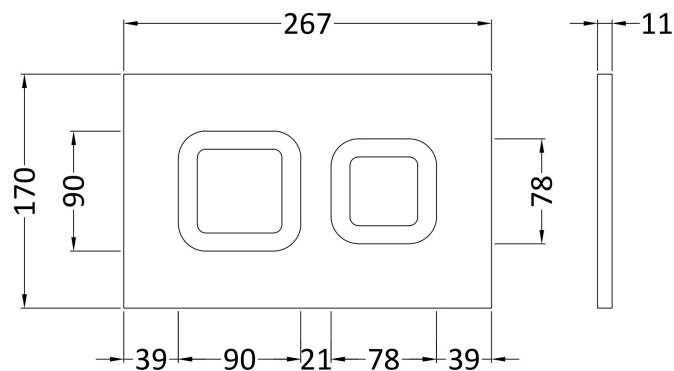

Sales Code: XTY407S

Description: Dual Flush Conc Cist Frame Square Plate

Packaging Details

Barcode: 5056678479186

Sales Code: XTY009PS4

Description: Square Dual Flush Push Button Black

Product Dimensions

Length (mm):	
Width (mm):	267
Height (mm):	170
Depth (mm):	11
Nett Weight (kg):	0.5

Packaging Dimensions

Height (mm):	290
Width (mm):	220
Depth (mm):	50
Gross Weight (kg):	0.5

Packaging Data

Box Colour:	Brown Cardboard Box
Box Qty:	1
Label Size:	100 x 50
Label Colour:	White Label
Label Qty:	2

Outer Box Dimensions (If Applicable)

Height (mm):	
Width (mm):	
Length (mm):	
Depth (mm):	
Gross Weight (kg):	0
Barcode:	5056678435489

Product Details

Country of Origin:	China
Fitting Instruction:	No
CE & UKCA:	Yes
Product Material:	ABS
Heating Element Wattage:	Not Applicable
Colour/Finish:	Black
Product Diameter:	Not Applicable
Connection Size:	

Sales Code: XTY007A

Description: Mid Height Concealed Cistern Wall Frame

Product Dimensions

Length (mm):	
Width (mm):	520
Height (mm):	890
Depth (mm):	204
Nett Weight (kg):	11.36

Packaging Dimensions

Height (mm):	195
Width (mm):	510
Depth (mm):	850
Gross Weight (kg):	11.36