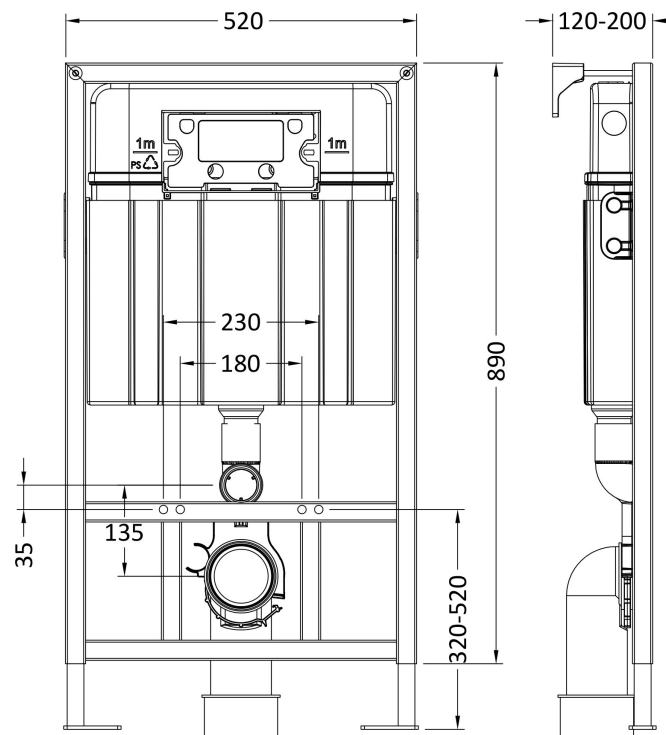

Packaging Dimensions

Height (mm):	290
Width (mm):	220
Depth (mm):	50
Gross Weight (kg):	0.5

Packaging Data

Box Colour:	Brown Cardboard Box
Box Qty:	1
Label Size:	100 x 50
Label Colour:	White Label
Label Qty:	2

Outer Box Dimensions (If Applicable)

Height (mm):	
Width (mm):	
Length (mm):	
Depth (mm):	
Gross Weight (kg):	0
Barcode:	5056678435489

Product Details

Country of Origin:	China
Fitting Instruction:	No
CE & UKCA:	Yes
Product Material:	ABS
Heating Element Wattage:	Not Applicable
Colour/Finish:	Black
Product Diameter:	Not Applicable
Connection Size:	

Sales Code: XTY007A

Description: Mid Height Concealed Cistern Wall Frame

Product Dimensions

Length (mm):	
Width (mm):	520
Height (mm):	890
Depth (mm):	204
Nett Weight (kg):	11.36

Packaging Dimensions

Height (mm):	195
Width (mm):	510
Depth (mm):	850
Gross Weight (kg):	11.36

Packaging Data

Box Colour:	Brown Cardboard Box
Box Qty:	1
Label Size:	100 x 50
Label Colour:	White Label
Label Qty:	2

Outer Box Dimensions (If Applicable)

Height (mm):	
Width (mm):	
Length (mm):	
Depth (mm):	
Gross Weight (kg):	
Barcode:	5056678477311