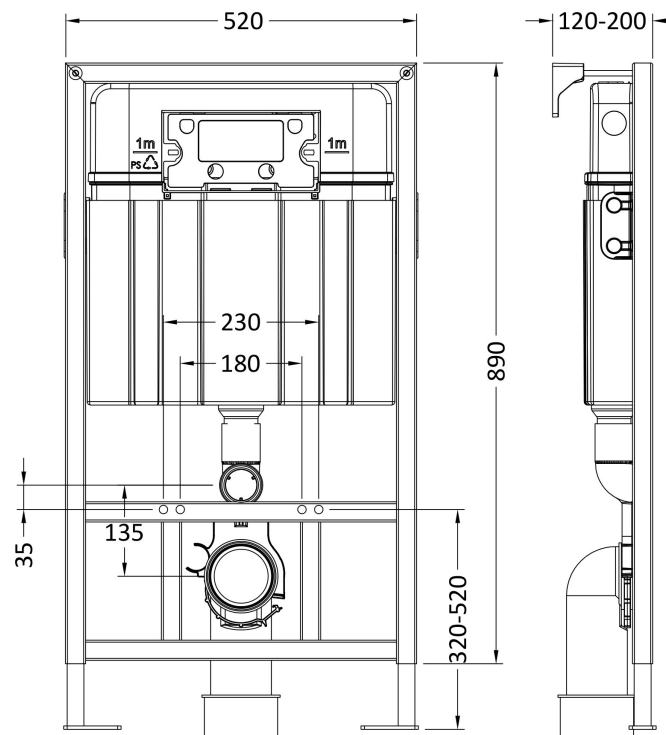

**Packaging Dimensions**

Height (mm):	290
Width (mm):	220
Depth (mm):	50
Gross Weight (kg):	0.5

**Packaging Data**

Box Colour:	Brown Cardboard Box
Box Qty:	1
Label Size:	100 x 50
Label Colour:	White Label
Label Qty:	2

**Outer Box Dimensions (If Applicable)**

Height (mm):	
Width (mm):	
Length (mm):	
Depth (mm):	
Gross Weight (kg):	0
Barcode:	5056678435502

**Product Details**

Country of Origin:	China
Fitting Instruction:	No
CE & UKCA:	Yes
Product Material:	ABS
Heating Element Wattage:	Not Applicable
Colour/Finish:	Black
Product Diameter:	Not Applicable
Connection Size:	

### Product Dimensions

Length (mm):	
Width (mm):	520
Height (mm):	890
Depth (mm):	204
Nett Weight (kg):	11.36

### Packaging Dimensions

Height (mm):	195
Width (mm):	510
Depth (mm):	850
Gross Weight (kg):	11.36