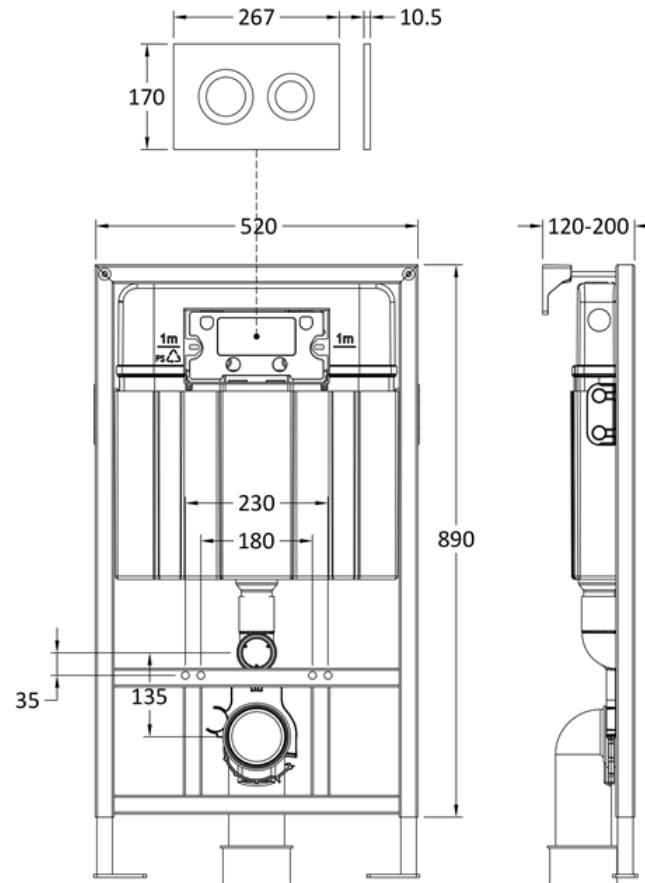

### Packaging Details

Barcode: 5056678479155

**Sales Code:** XTY009PR4

**Description:** Round Dual Flush Push Button Black

**Product Dimensions**

Length (mm):	
Width (mm):	267
Height (mm):	170
Depth (mm):	11
Nett Weight (kg):	0.5

**Packaging Dimensions**

Height (mm):	290
Width (mm):	220
Depth (mm):	50
Gross Weight (kg):	0.5

**Packaging Data**

Box Colour:	Brown Cardboard Box
Box Qty:	1
Label Size:	100 x 50
Label Colour:	White Label
Label Qty:	2

### Product Dimensions

Length (mm):	
Width (mm):	520
Height (mm):	890
Depth (mm):	204
Nett Weight (kg):	11.36

### Packaging Dimensions

Height (mm):	195
Width (mm):	510
Depth (mm):	850
Gross Weight (kg):	11.36