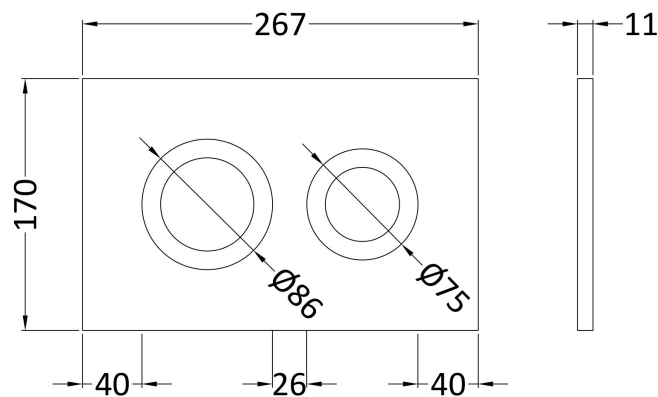

### Packaging Details

Barcode: 5056678479155

**Sales Code:** XTY009PR4

**Description:** Round Dual Flush Push Button Black

**Product Dimensions**

Length (mm):	
Width (mm):	267
Height (mm):	170
Depth (mm):	11
Nett Weight (kg):	0.5

**Packaging Dimensions**

Height (mm):	290
Width (mm):	220
Depth (mm):	50
Gross Weight (kg):	0.5

**Packaging Data**

Box Colour:	Brown Cardboard Box
Box Qty:	1
Label Size:	100 x 50
Label Colour:	White Label
Label Qty:	2

### Product Dimensions

Length (mm):	
Width (mm):	520
Height (mm):	890
Depth (mm):	204
Nett Weight (kg):	11.36

### Packaging Dimensions

Height (mm):	195
Width (mm):	510
Depth (mm):	850
Gross Weight (kg):	11.36