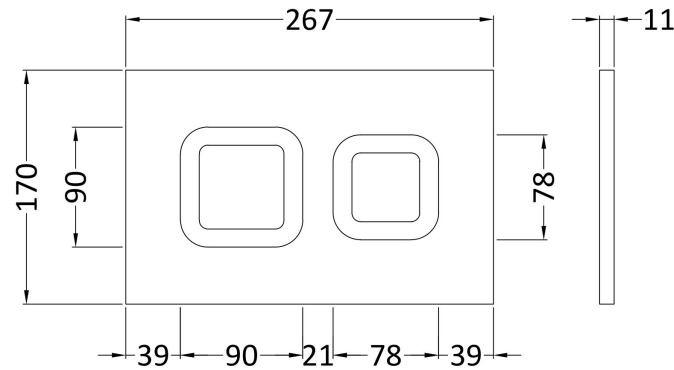

Sales Code: XTY409S

Description: Dual Flush Conc Cist Frame Square Plate

Packaging Details

Barcode: 5056678460245

Sales Code: XTY009PS4

Description: Square Dual Flush Push Button Black

Product Dimensions

Length (mm):	
Width (mm):	267
Height (mm):	170
Depth (mm):	11
Nett Weight (kg):	0.5

Packaging Dimensions

Height (mm):	290
Width (mm):	220
Depth (mm):	50
Gross Weight (kg):	0.5

Packaging Data

Box Colour:	Brown Cardboard Box
Box Qty:	1
Label Size:	100 x 50
Label Colour:	White Label
Label Qty:	2

Outer Box Dimensions (If Applicable)

Height (mm):	
Width (mm):	
Length (mm):	
Depth (mm):	
Gross Weight (kg):	0
Barcode:	5056678435489

Product Details

Country of Origin:	China
Fitting Instruction:	No
CE & UKCA:	Yes
Product Material:	ABS
Heating Element Wattage:	Not Applicable
Colour/Finish:	Black
Product Diameter:	Not Applicable
Connection Size:	

Sales Code: XTY009

Description: Dual Flush Concealed Cistern With Frame

Product Dimensions

Length (mm):	
Width (mm):	520
Height (mm):	1136
Depth (mm):	204
Nett Weight (kg):	11.17

Packaging Dimensions

Height (mm):	160
Width (mm):	560
Depth (mm):	1125
Gross Weight (kg):	11.17