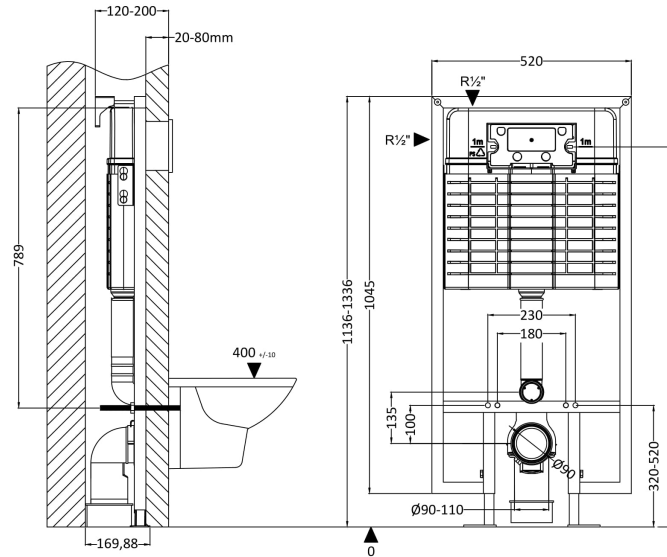

Packaging Dimensions

Height (mm):	290
Width (mm):	220
Depth (mm):	50
Gross Weight (kg):	0.5

Packaging Data

Box Colour:	Brown Cardboard Box
Box Qty:	1
Label Size:	100 x 50
Label Colour:	White Label
Label Qty:	2

Outer Box Dimensions (If Applicable)

Height (mm):	
Width (mm):	
Length (mm):	
Depth (mm):	
Gross Weight (kg):	0
Barcode:	5056678435489

Product Details

Country of Origin:	China
Fitting Instruction:	No
CE & UKCA:	Yes
Product Material:	ABS
Heating Element Wattage:	Not Applicable
Colour/Finish:	Black
Product Diameter:	Not Applicable
Connection Size:	

Sales Code: XTY009

Description: Dual Flush Concealed Cistern With Frame

Product Dimensions

Length (mm):	
Width (mm):	520
Height (mm):	1136
Depth (mm):	204
Nett Weight (kg):	11.17

Packaging Dimensions

Height (mm):	160
Width (mm):	560
Depth (mm):	1125
Gross Weight (kg):	11.17

Packaging Data

Box Colour:	Brown Cardboard Box
Box Qty:	1
Label Size:	100 x 50
Label Colour:	White Label
Label Qty:	2

Outer Box Dimensions (If Applicable)

Height (mm):	
Width (mm):	
Length (mm):	
Depth (mm):	
Gross Weight (kg):	0
Barcode:	5056211854319