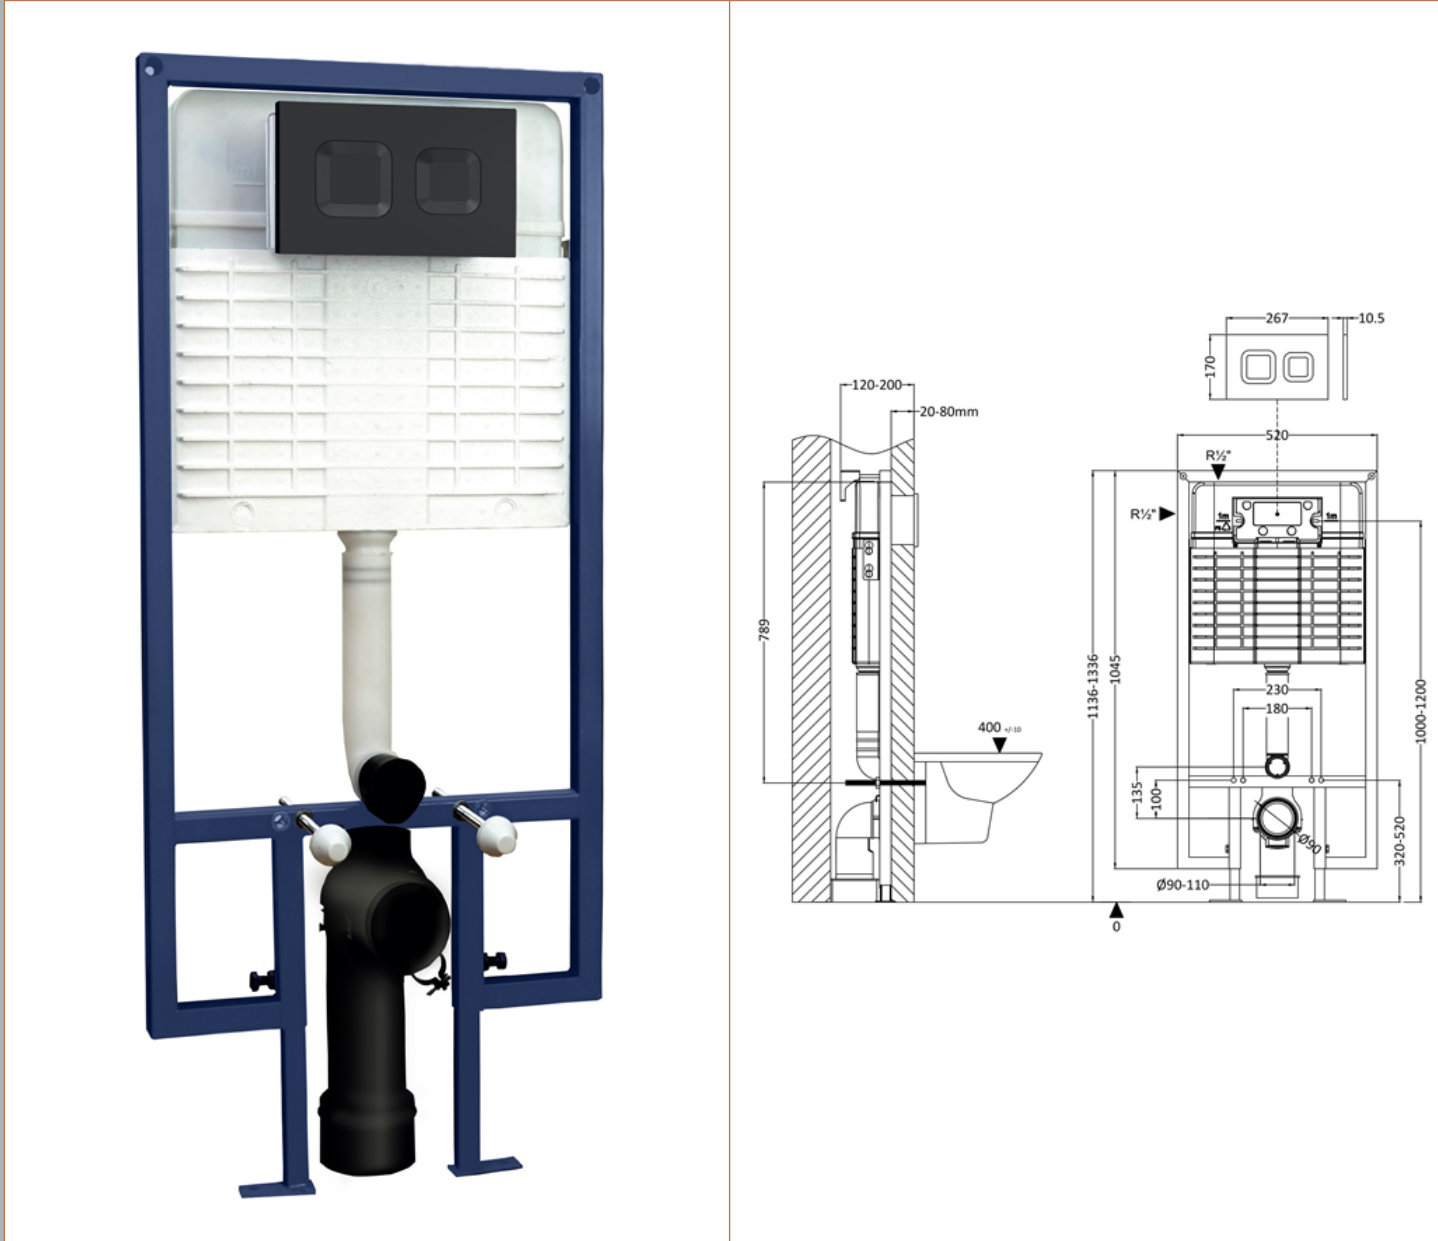

Sales Code: XTY409S

Description: Dual Flush Conc Cist Frame Square Plate

Packaging Details

Barcode: 5056678460245

Sales Code: XTY009PS4

Description: Square Dual Flush Push Button Black

Product Dimensions

Length (mm):	
Width (mm):	267
Height (mm):	170
Depth (mm):	11
Nett Weight (kg):	0.5

Packaging Dimensions

Height (mm):	290
Width (mm):	220
Depth (mm):	50
Gross Weight (kg):	0.5

Packaging Data

Box Colour:	Brown Cardboard Box
Box Qty:	1
Label Size:	100 x 50
Label Colour:	White Label
Label Qty:	2

Outer Box Dimensions (If Applicable)

Height (mm):	
Width (mm):	
Length (mm):	
Depth (mm):	
Gross Weight (kg):	0
Barcode:	5056678435489

Product Details

Country of Origin:	China
Fitting Instruction:	No
CE & UKCA:	Yes
Product Material:	ABS
Heating Element Wattage:	Not Applicable
Colour/Finish:	Black
Product Diameter:	Not Applicable
Connection Size:	

Sales Code: XTY009

Description: Dual Flush Concealed Cistern With Frame

Product Dimensions

Length (mm):	
Width (mm):	520
Height (mm):	1136
Depth (mm):	204
Nett Weight (kg):	11.17

Packaging Dimensions

Height (mm):	160
Width (mm):	560
Depth (mm):	1125
Gross Weight (kg):	11.17