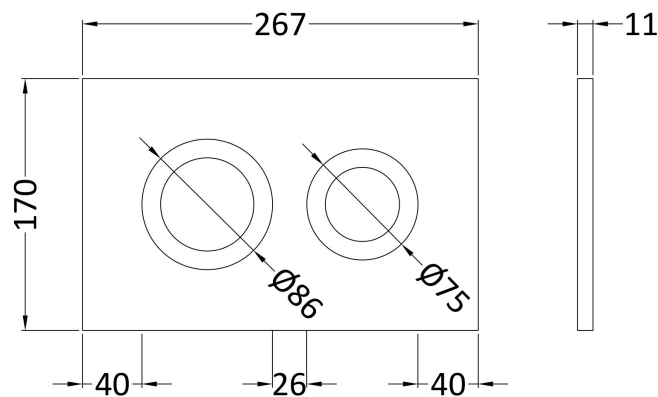

Sales Code: XTY409R

Description: Dual Flush Conc Cist Frame Round Plate

Packaging Details

Barcode: 5056678460214

Sales Code: XTY009PR4

Description: Round Dual Flush Push Button Black

Product Dimensions

Length (mm):	
Width (mm):	267
Height (mm):	170
Depth (mm):	11
Nett Weight (kg):	0.5

Packaging Dimensions

Height (mm):	290
Width (mm):	220
Depth (mm):	50
Gross Weight (kg):	0.5

Packaging Data

Box Colour:	Brown Cardboard Box
Box Qty:	1
Label Size:	100 x 50
Label Colour:	White Label
Label Qty:	2

Outer Box Dimensions (If Applicable)

Height (mm):	
Width (mm):	
Length (mm):	
Depth (mm):	
Gross Weight (kg):	0
Barcode:	5056678435502

Product Details

Country of Origin:	China
Fitting Instruction:	No
CE & UKCA:	Yes
Product Material:	ABS
Heating Element Wattage:	Not Applicable
Colour/Finish:	Black
Product Diameter:	Not Applicable
Connection Size:	

Sales Code: XTY009

Description: Dual Flush Concealed Cistern With Frame

Product Dimensions

Length (mm):	
Width (mm):	520
Height (mm):	1136
Depth (mm):	204
Nett Weight (kg):	11.17

Packaging Dimensions

Height (mm):	160
Width (mm):	560
Depth (mm):	1125
Gross Weight (kg):	11.17