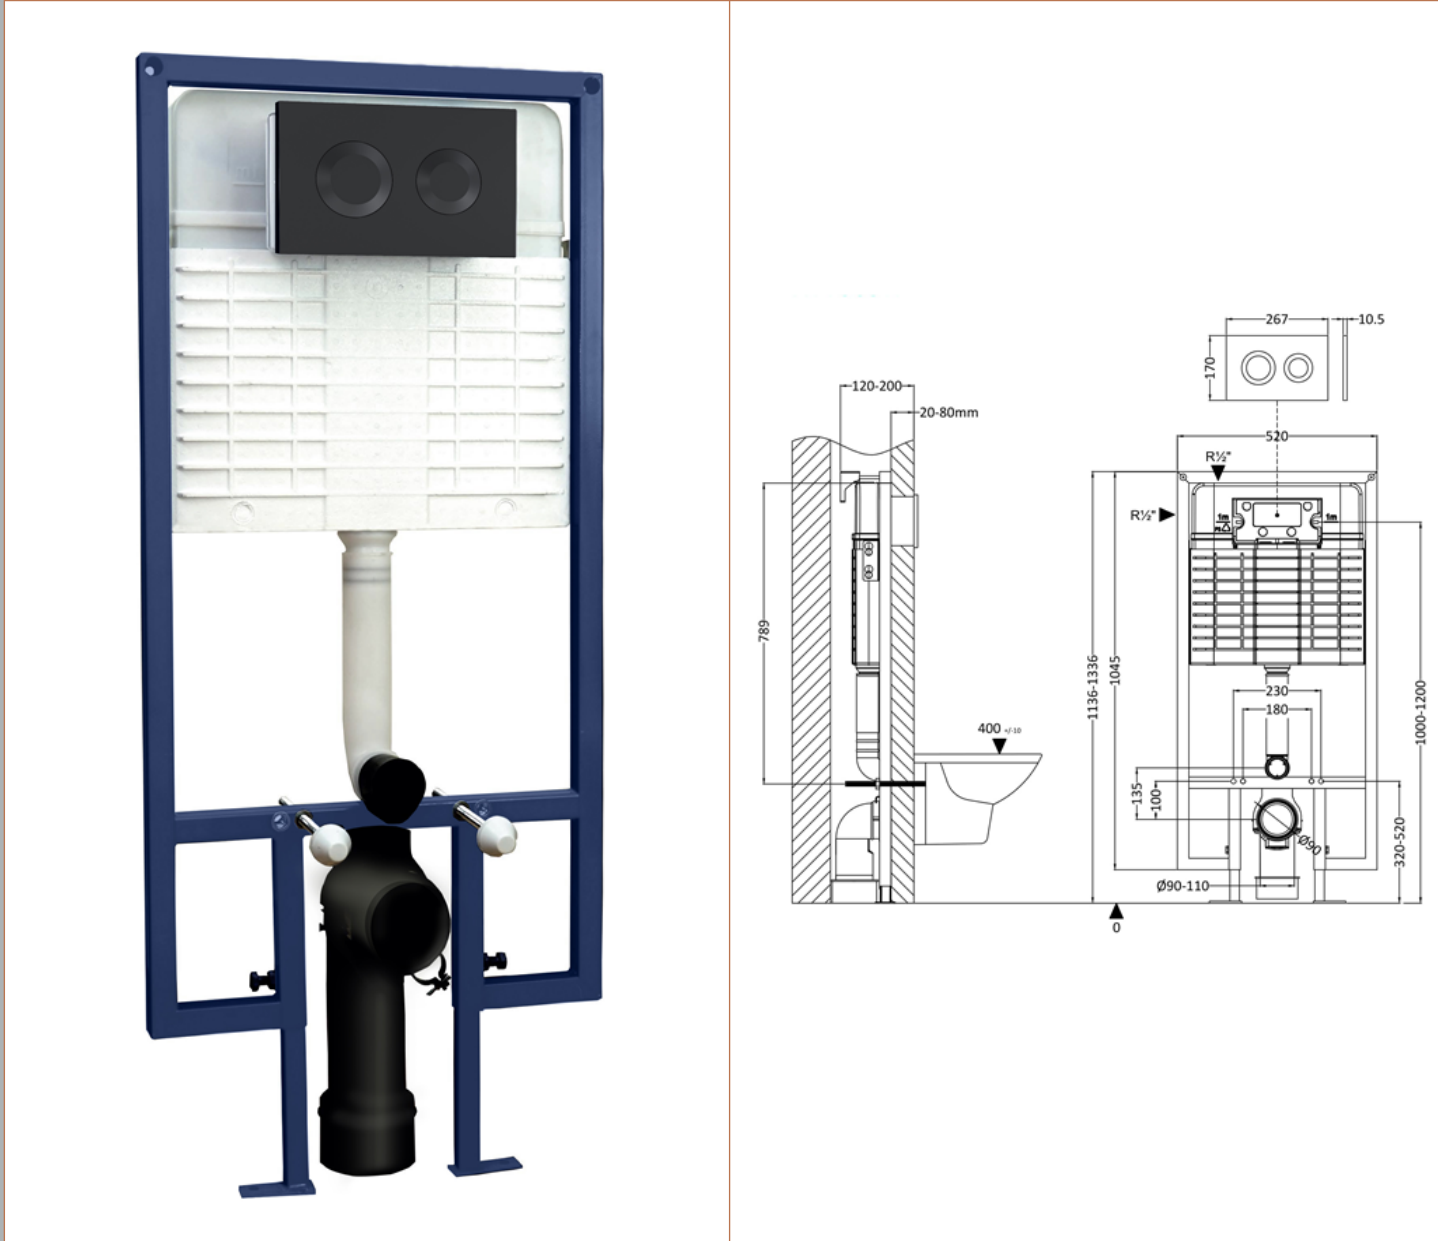

Sales Code: XTY409R

Description: Dual Flush Conc Cist Frame Round Plate

Packaging Details

Barcode: 5056678460214

Sales Code: XTY009PR4

Description: Round Dual Flush Push Button Black

Product Dimensions

Length (mm):	
Width (mm):	267
Height (mm):	170
Depth (mm):	11
Nett Weight (kg):	0.5

Packaging Dimensions

Height (mm):	290
Width (mm):	220
Depth (mm):	50
Gross Weight (kg):	0.5

Packaging Data

Box Colour:	Brown Cardboard Box
Box Qty:	1
Label Size:	100 x 50
Label Colour:	White Label
Label Qty:	2

Outer Box Dimensions (If Applicable)

Height (mm):	
Width (mm):	
Length (mm):	
Depth (mm):	
Gross Weight (kg):	0
Barcode:	5056678435502

Product Details

Country of Origin:	China
Fitting Instruction:	No
CE & UKCA:	Yes
Product Material:	ABS
Heating Element Wattage:	Not Applicable
Colour/Finish:	Black
Product Diameter:	Not Applicable
Connection Size:	

Sales Code: XTY009

Description: Dual Flush Concealed Cistern With Frame

Product Dimensions

Length (mm):	
Width (mm):	520
Height (mm):	1136
Depth (mm):	204
Nett Weight (kg):	11.17

Packaging Dimensions

Height (mm):	160
Width (mm):	560
Depth (mm):	1125
Gross Weight (kg):	11.17