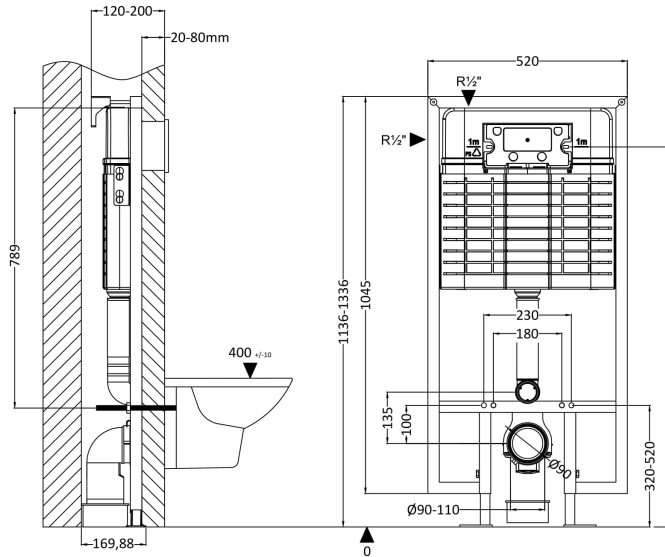

Packaging Dimensions

Height (mm):	290
Width (mm):	220
Depth (mm):	50
Gross Weight (kg):	0.5

Packaging Data

Box Colour:	Brown Cardboard Box
Box Qty:	1
Label Size:	100 x 50
Label Colour:	White Label
Label Qty:	2

Outer Box Dimensions (If Applicable)

Height (mm):	
Width (mm):	
Length (mm):	
Depth (mm):	
Gross Weight (kg):	0
Barcode:	5056678435502

Product Details

Country of Origin:	China
Fitting Instruction:	No
CE & UKCA:	Yes
Product Material:	ABS
Heating Element Wattage:	Not Applicable
Colour/Finish:	Black
Product Diameter:	Not Applicable
Connection Size:	

Sales Code: XTY009

Description: Dual Flush Concealed Cistern With Frame

Product Dimensions

Length (mm):	
Width (mm):	520
Height (mm):	1136
Depth (mm):	204
Nett Weight (kg):	11.17

Packaging Dimensions

Height (mm):	160
Width (mm):	560
Depth (mm):	1125
Gross Weight (kg):	11.17

Packaging Data

Box Colour:	Brown Cardboard Box
Box Qty:	1
Label Size:	100 x 50
Label Colour:	White Label
Label Qty:	2

Outer Box Dimensions (If Applicable)

Height (mm):	
Width (mm):	
Length (mm):	
Depth (mm):	
Gross Weight (kg):	0
Barcode:	5056211854319